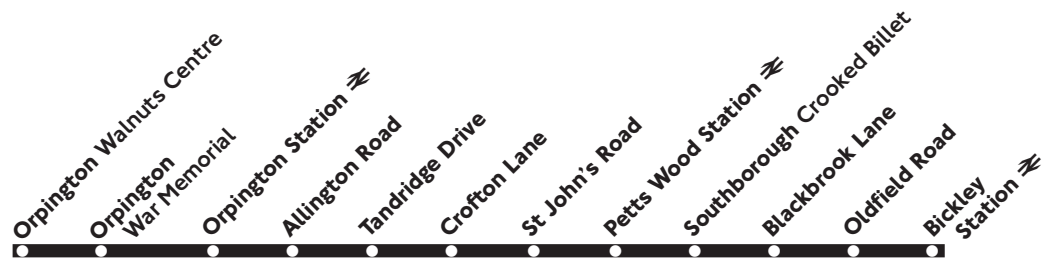

R7

Orpington - Petts Wood Station - Bickley

Mondays to Saturdays

Monday - Saturday (also Good Friday)

| | | | | |
|--|-------------|-------------------|----|--------------------------|
| Orpington <i>Walnuts Centre</i> | 0631 | <i>Then every</i> | 31 | 2131 |
| Orpington Station ⇌ | 0635 | <i>60 minutes</i> | 35 | 2135 |
| Crofton Place <i>Tandridge Drive</i> | 0639 | <i>at these</i> | 39 | 2139 |
| St John's Road <i>Crofton Lane</i> | 0643 | <i>minutes</i> | 43 | <i>until</i> 2143 |
| Petts Wood Station <i>Queensway</i> ⇌ | 0647 | <i>past</i> | 47 | 2147 |
| Southborough <i>Crooked Billet</i> | 0651 | <i>each</i> | 51 | 2151 |
| Bickley Station ⇌ | 0655 | <i>hour</i> | 55 | 2155 |

No service on Sunday or other Public Holidays

R7

Bickley - Petts Wood Station - Orpington

Mondays to
Saturdays

Monday - Saturday (also Good Friday)

| | | | | |
|---------------------------------------|-------------|-------------------|-----------|--------------------------|
| Bickley Station ⇌ | 0600 | <i>Then every</i> | 00 | 2200 |
| Southborough Crooked Billet | 0603 | <i>60 minutes</i> | 03 | 2203 |
| Petts Wood Station Queensway ⇌ | 0607 | <i>at these</i> | 07 | 2207 |
| St John's Road Crofton Lane | 0611 | <i>minutes</i> | 11 | <i>until</i> 2211 |
| Crofton Place Tandridge Drive | 0615 | <i>past</i> | 15 | 2215 |
| Orpington Station ⇌ | 0619 | <i>each</i> | 19 | 2219 |
| Orpington Walnut's Centre | 0623 | <i>hour</i> | 23 | 2223 |