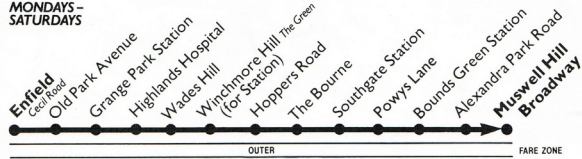

Please have your fare ready to **PAY THE DRIVER**

Mondays to Fridays

Enfield Town Cecil Road	0610	0635	0705	0740	0750	0810	0835	0905	0935	Then	05	35	1505	1530
Grange Park Station	0615	0640	0710	0745	0755	0816	0841	0911	0942	at	12	42	1512	1537
Highlands Hospital	0618	0643	0713	0748	0758	0819	0844	0914	0945	these	15	45	1515	1540
Winchmore Hill Green	0625	0650	0721	0756	0805	0827	0852	0922	0953	minutes	23	53	1523	1548
Southgate Station	0633	0658	0730	0805	0814	0836	0901	0931	1002	past	32	02	1532	1557
Bounds Green Station	0640	0707	0742	0817	0826	0848	0913	0939	1010	each	40	10	1540	1606
Muswell Hill Broadway	0648	0717	0752	0827	0835	0858	0923	0948	1019	hour	49	19	1549	1615

Enfield Town Cecil Road	1550	1610	1630	1650	1715	1740	1810	1840	1910	2010	2040	2210		
Grange Park Station	1557	1617	1637	1657	1722	1747	1815	1845	1915	2015	2045	2215		
Highlands Hospital	1600	1620	1640	1700	1725	1750	1818	1848	1918	2018	2048	2218		
Winchmore Hill Green	1608	1628	1648	1708	1733	1758	1825	1855	1925	2025	2052	2228		
Southgate Station	1617	1638	1658	1718	1743	1808	1833	1903	1933	2033	2100	2230		
Bounds Green Station	1627	1648	1708	1728	1753	1818	1840	1910	1940	....	2107	2237		
Muswell Hill Broadway	1636	1657	1717	1737	1802	1827	1845	1915	1945	....	2112	2242		

Saturdays

Enfield Town Cecil Road	0610	0640	0710	0740	0810	0835	0905	0935	Then	05	35	1705	1735	1810
Grange Park Station	0615	0645	0715	0745	0815	0840	0910	0942	at	12	42	1712	1742	1815
Highlands Hospital	0618	0648	0718	0748	0818	0843	0913	0945	these	15	45	1715	1745	1818
Winchmore Hill Green	0625	0655	0725	0755	0825	0850	0920	0953	minutes	23	53	1723	1753	1825
Southgate Station	0632	0702	0732	0802	0832	0857	0929	1002	past	32	02	1732	1802	1833
Bounds Green Station	0639	0709	0739	0809	0839	0904	0936	1010	each	40	10	1740	1809	1840
Muswell Hill Broadway	0646	0716	0746	0816	0846	0913	0945	1019	hour	49	19	1749	1817	1845

Enfield Town Cecil Road	1840	1910	2010	2040	2210									
Grange Park Station	1845	1915	2015	2045	2215									
Highlands Hospital	1848	1918	2018	2048	2218									
Winchmore Hill Green	1855	1925	2025	2052	2222									
Southgate Station	1903	1933	2033	2100	2230									
Bounds Green Station	1910	1940	....	2107	2237									
Muswell Hill Broadway	1915	1945	....	2112	2242									

No service on Sundays or National Public Holidays

Bus W9 between Enfield Town and Southgate

Buses will stop at all normal bus stops and also at any suitable point where it is safe to do so along the route between Enfield and Southgate. Although the drivers always try to pick up or set down passengers exactly where they would wish, increased traffic volume and congestion, together with much 'on-street' parking, make it necessary for us to give you a list of places where it is easier for you to catch the W9: