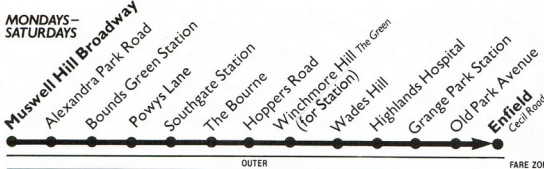

Please have your fare ready to

PAY THE DRIVER

Mondays to Fridays

Muswell Hill Broadway	0655	0725	0756	0831	0840	0905	0930	0955	Then at these minutes past each hour	25	55		1525	1555	1620
Bounds Green Station	0703	0733	0806	0841	0849	0915	0940	1003		33	03		1533	1603	1629
Southgate Station	0710	0740	0815	0850	0858	0924	0949	1012		42	12		1542	1612	1641
Winchmore Hill Green	0718	0748	0823	0858	0906	0932	0958	1021		51	21	UNTIL	1551	1621	1650
Highlands Hospital	0722	0752	0827	0902	0910	0936	1002	1025		55	25		1555	1625	1654
Grange Park Station	0728	0758	0833	0908	0916	0942	1008	1031		01	31		1601	1631	1700
Enfield Town Market Place	0734	0805	0840	0915	0922	0949	1015	1038		08	38		1608	1639	1708

Muswell Hill Broadway	1645	1705	1725	1745	1810	1834	1854	1924	1954	....	2126	2256			
Bounds Green Station	1654	1714	1734	1754	1819	1839	1859	1929	1959		2131	2301			
Southgate Station	1706	1726	1746	1806	1831	1846	1906	1936	2006	2036	2138	2308			
Winchmore Hill Green	1715	1735	1755	1815	1840	1854	1914	1944	2014	2044	2146	2316			
Highlands Hospital	1719	1739	1759	1819	1844	1858	1918	1948	2018	2048	2150	2320			
Grange Park Station	1725	1745	1805	1825	1850	1904	1924	1954	2024	2054	2153	2323			
Enfield Town Market Place	1733	1753	1813	1833	1856	1910	1930	2000	2030	2100	2159	2329			

Saturdays

Muswell Hill Broadway	0655	0725	0755	0825	0855	0925	0955	Then at these minutes past each hour	25	55		1625	1655	1724	1754
Bounds Green Station	0701	0731	0801	0831	0901	0931	1003		33	03		1633	1703	1732	1759
Southgate Station	0708	0738	0808	0838	0908	0940	1012		42	12		1642	1712	1741	1806
Winchmore Hill Green	0715	0745	0815	0845	0915	0947	1021		51	21	UNTIL	1651	1721	1749	1814
Highlands Hospital	0718	0748	0818	0848	0919	0950	1025		55	25		1655	1725	1753	1818
Grange Park Station	0724	0754	0824	0854	0924	0956	1031		01	31		1701	1731	1759	1824
Enfield Town Market Place	0729	0759	0829	0859	0930	1003	1038		08	38		1708	1738	1805	1830

Muswell Hill Broadway	1824	1854	1924	1954	....	2126	2256								
Bounds Green Station	1829	1859	1929	1959		2131	2301								
Southgate Station	1836	1906	1936	2006	2036	2138	2308								
Winchmore Hill Green	1844	1914	1944	2014	2044	2146	2316								
Highlands Hospital	1848	1918	1948	2018	2048	2150	2320								
Grange Park Station	1854	1924	1954	2024	2054	2153	2323								
Enfield Town Market Place	1900	1930	2000	2030	2100	2159	2329								

No service on Sundays or National Public Holidays

Bus W9 between Southgate and Enfield Town

Buses will stop at all normal bus stops and also at any suitable point where it is safe to do so along the route between Southgate and Enfield Town. Although the drivers always try to pick up or set down passengers exactly where they would wish, increased traffic volume and congestion, together with much 'on-street' parking, make it necessary for us to give you a list of places where it is easier for you to catch the W9: