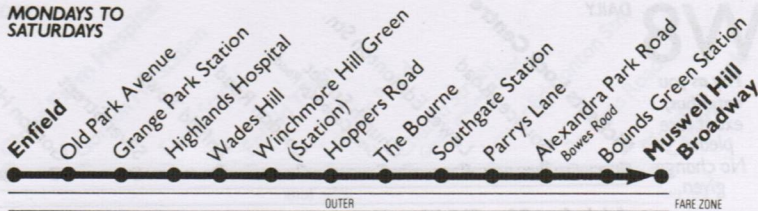

W9

MONDAYS TO SATURDAYS

Pay as you enter bus, exact fare please. No change given.

Mondays to Fridays

Enfield Cecil Road	0605	0635	0705	0735	0805	0835	0905	Then	35	05	1505	1535	1605	1635	1705	1735	1805	
Grange Park Station	0612	0642	0712	0742	0812	0842	0912	at	42	12	1512	1542	1612	1642	1712	1742	1812	
Highlands Hospital	0615	0645	0715	0745	0815	0845	0915	these	45	15	1515	1545	1615	1645	1715	1745	1815	
Winchmore Hill Green	0622	0652	0722	0753	0823	0853	0923	minutes	53	23	UNTIL	1523	1553	1623	1653	1723	1753	1823
Palmer's Green Hedge Lane	0624	0654	0724	0756	0826	0856	0926	past	56	26	1526	1556	1626	1656	1726	1756	1826	
Southgate Station	0630	0700	0730	0802	0832	0902	0932	each	02	32	1532	1602	1632	1702	1732	1802	1832	
Bounds Green Station	0638	0708	0742	0814	0844	0914	0941	hour	11	41	1541	1614	1644	1714	1744	1814	1841	
Muswell Hill Broadway	0646	0716	0751	0823	0853	0923	0949		19	49	1549	1623	1653	1723	1753	1823	1849	

Enfield Cecil Road	1835	1905	2005														
Grange Park Station	1842	1912	2012														
Highlands Hospital	1845	1915	2015														
Winchmore Hill Green	1852	1922	2022														
Palmer's Green Hedge Lane	1854	1924	2024														
Southgate Station	1900	1930	2030														
Bounds Green Station	1909	1938	—														
Muswell Hill Broadway	1917	1946	—														

Saturdays

Enfield Cecil Road	0605	Then	35	05	1905	2005											
Grange Park Station	0612	at	42	12	1912	2012											
Highlands Hospital	0615	these	45	15	1915	2015											
Winchmore Hill Green	0623	minutes	53	23	UNTIL	1923	2023										
Palmer's Green Hedge Lane	0626	past	56	26	1926	2026											
Southgate Station	0632	each	02	32	1932	2032											
Bounds Green Station	0642	hour	12	42	1942	—											
Muswell Hill Broadway	0650		20	50	1950	—											

No service on Sundays or National Public Holidays

London Transport, 55 Broadway, S.W.1 Telephone: 01-222 1234

4.9.82