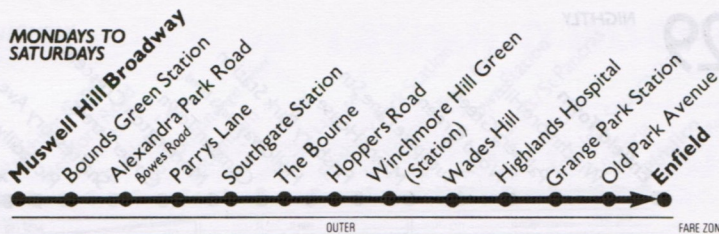

W9

MONDAYS TO SATURDAYS

Pay as you enter bus, exact fare please. No change given.

Mondays to Fridays

Muswell Hill Broadway	.....	0653	0725	0755	0825	0855	0925	0952		22	52		1554	1625	1655	1725	1755	1825
Bounds Green Station	.....	0701	0733	0804	0834	0904	0934	1000	Then at	30	00		1600	1633	1703	1733	1803	1833
Southgate Station	.....	0709	0742	0815	0845	0915	0945	1009	these	39	09		1609	1645	1715	1745	1815	1845
Palmer's Green Hedge Lane	.....	0715	0748	0821	0851	0921	0951	1015	minutes	45	15	UNTIL	1615	1651	1721	1751	1821	1851
Winchmore Hill Green	.....	0717	0750	0823	0853	0923	0953	1017	past	47	17		1617	1653	1723	1753	1823	1853
Highlands Hospital	.....	0720	0753	0826	0856	0926	0956	1020	each	50	20		1620	1656	1726	1756	1826	1856
Grange Park Station	.....	0726	0759	0832	0902	0932	1002	1026	hour	56	26		1626	1702	1732	1802	1832	1902
Enfield Cecil Road	.....	0731	0805	0838	0908	0938	1008	1032		02	32		1632	1708	1738	1808	1837	1907
Muswell Hill Broadway	.....	1852	1923	1953	.....													
Bounds Green Station	.....	1900	1931	2001	.....													
Southgate Station	.....	1909	1939	2009	2039													
Palmer's Green Hedge Lane	.....	1915	1945	2015	2045													
Winchmore Hill Green	.....	1917	1947	2017	2047													
Highlands Hospital	.....	1920	1950	2020	2050													
Grange Park Station	.....	1926	1956	2026	2056													
Enfield Cecil Road	.....	1931	2001	2031	2101													

Saturdays

Muswell Hill Broadway	.....	0652						22 52		1952	.....							
Bounds Green Station	.....	0700	Then at					30 00		2000	.....							
Southgate Station	.....	0709	these					39 09		2009	2039							
Palmer's Green Hedge Lane	.....	0715	minutes					45 15	UNTIL	2015	2045							
Winchmore Hill Green	.....	0717	past					47 17		2017	2047							
Highlands Hospital	.....	0720	each					50 20		2020	2050							
Grange Park Station	.....	0726	hour					56 26		2026	2056							
Enfield Cecil Road	.....	0734						04 34		2034	2104							

No service on Sundays or National Public Holidays

London Transport, 55 Broadway, S.W.1 Telephone: 01-222 1234

4.9.82