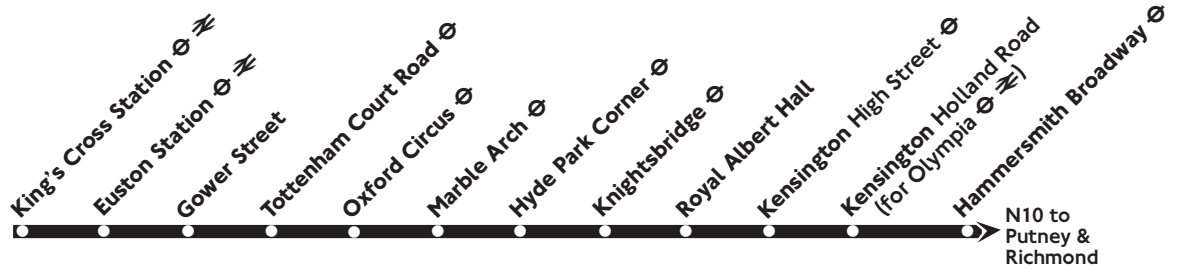

10

Daily

N10

Every night

King's Cross - Oxford Circus - Hammersmith

Monday - Friday

King's Cross Station	0519	0534	0549	0627	1019	1640	1754	2028	2107	0007
Euston Station Euston Road	0523	0538	0553	0631	1024	1645	1759	2032	2111	0011
Tottenham Court Road Station	0529	0544	0559	Then 0637	Then 1034	Then 1655	Then 1809	Then 2040	Then 2118	Then 0017
Oxford Circus	0533	0548	0603	about 0641	about 1041	about 1705	about 1819	about 2047	about 2123	about 0022
Marble Arch	0537	0552	0607	every 0645	every 1047	every 1713	every 1827	every 2053	every 2128	every 0027
Hyde Park Corner	0542	0557	0612	8-10 0650	6 1054	8 minutes 1720	6 1834	8 2100	10 2134	12 0032
Kensington Royal Albert Hall	0547	0602	0617	mins 0655	mins 1101	until 1728	mins 1842	mins 2106	mins 2140	mins 0038
High Street Kensington Station	0549	0604	0619	until 0657	until 1105	until 1734	until 1847	until 2108	until 2142	until 0040
Kensington Olympia	0553	0608	0623	0701	1112	1744	1853	2113	2147	0044
Hammersmith Broadway Bus Station	0558	0613	0628	0706	1118	1752	1859	2118	2152	0049

Route N10

Sunday to Wednesday nights/Monday to Thursday mornings

King's Cross Station	0031	0501
Euston Station Euston Road	0036	0506
Tottenham Court Road Station	0041	0511
Oxford Circus	0044	0514
Marble Arch	0048	0518
Hyde Park Corner	0052	Then 0522
Kensington Royal Albert Hall	0055	every 0525
High Street Kensington Station	0057	30 minutes 0527
Kensington Olympia	0059	until 0529
Hammersmith Broadway Bus Station	0102	0532
Charing Cross Hospital	0104	0534
Putney Station	0111	0541
Barnes Common Roehampton Lane	0115	0545
East Sheen Sheen Lane	0119	0549
Richmond Bus Station	0125	0555