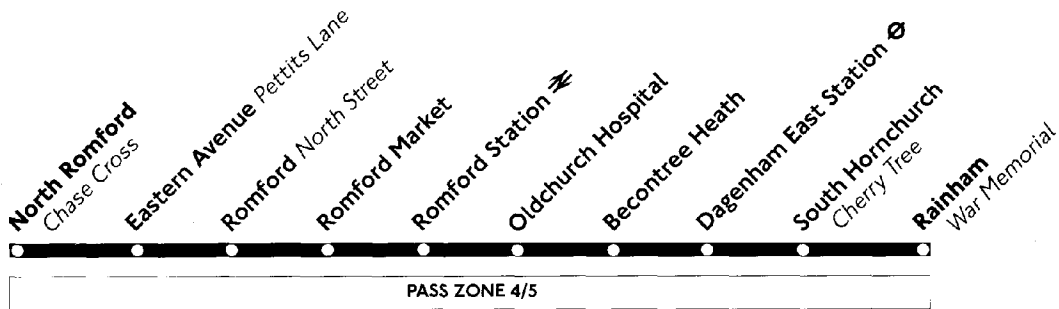

103

North Romford - Romford - Rainham

Daily

Mondays to Fridays

North Romford Chase Cross	---	---	---	---	---	0625	1754	1809	1824	1840	1855	1925	1955	Then	25	55	2325	
Romford North Street Bus Garage	---	---	---	---	---	0633	Then	1802	1817	1832	1848	1903	1931	2001	every	31	01	2331
Romford Market	---	---	---	---	---	0636	about	1805	1820	1835	1851	1906	1934	2004	30 mins.,	34	04	2334
Romford Station	0520	0540	0600	0617	0630	0640	every	1810	1825	1840	1855	1910	1937	2007	at	37	07	2337
Becontree Heath Civic Centre	0527	0547	0607	0624	0637	0647	10	1819	1834	1848	1903	1918	1944	2014	these	44	14	2344
Dagenham East Station	0533	0553	0613	0630	0643	0653	mins.	1826	1841	1855	1910	1925	1950	2020	mins.	50	20	2350
South Hornchurch Cherry Tree	0539	0559	0619	0636	0649	0659	until	1834	1849	1902	1917	1932	1956	2026	past the	56	26	2356
Rainham War Memorial	0543	0603	0623	0640	0653	0703		1839	1854	1906	1921	1936	2000	2030	hour	00	30	2400

North Romford Chase Cross	1810	1825	1855			25	55					2325					
Romford North Street Bus Garage	1818	1833	1901	Then every		31	01					2331					
Romford Market	1821	1836	1904	30 minutes,		34	04					2334					
Romford Station	1825	1840	1907	at these		37	07	until				2337					
Becontree Heath Civic Centre	1832	1847	1914	minutes		44	14					2344					
Dagenham East Station	1838	1853	1920	past the		50	20					2350					
South Hornchurch Cherry Tree	1844	1859	1926	hour		56	26					2356					
Rainham War Memorial	1848	1903	1930			00	30					2400					