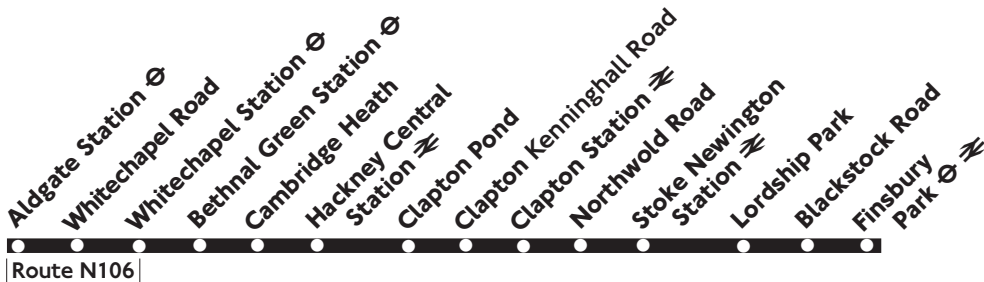

106

Aldgate/Whitechapel - Hackney - Finsbury Park

Daily

N106

Every night

Monday - Friday

	N106			N106	N106 N106	N106 N106	N106 N106									
Aldgate Station	---	---	---	0059	Then	29 59	0329	0359	---	---	---	---	---	---	---	
Whitechapel Station	0010	0022	0034	0104	every	34 04	0334	0404	0426	0446	0459	0649	0655	0700		
Bethnal Green Station	0014	0026	0038	0107	30 mins,	37 07	0337	0407	0430	0450	0503	Then	0653	0659	0704	
Hackney Central Station	0023	0035	0047	0115	at these	45 15	until	0345	0415	0439	0459	0512	every	0702	0708	0713
Clapton Kenninghall Road	0028	0040	0052	0119	mins	49 19		0349	0419	0445	0505	0518	10 minutes	0708	0714	0719
Stoke Newington Station	0035	0047	0059	0126	past the	56 26		0356	0426	0453	0513	0526	until	0716	0722	0728
Finsbury Park Station	0044	0056	0108	0134	hour	04 34		0404	0434	0504	0524	0537		0727	0733	0739
Whitechapel Station	0705			2058		2358										
Bethnal Green Station	0709	Then		2102	Then	0002										
Hackney Central Station	0718	about every		2113	about every	0011										
Clapton Kenninghall Road	0724	6-8 minutes		2120	12 minutes	0016										
Stoke Newington Station	0733	until		2129	until	0023										
Finsbury Park Station	0745			2140		0032										