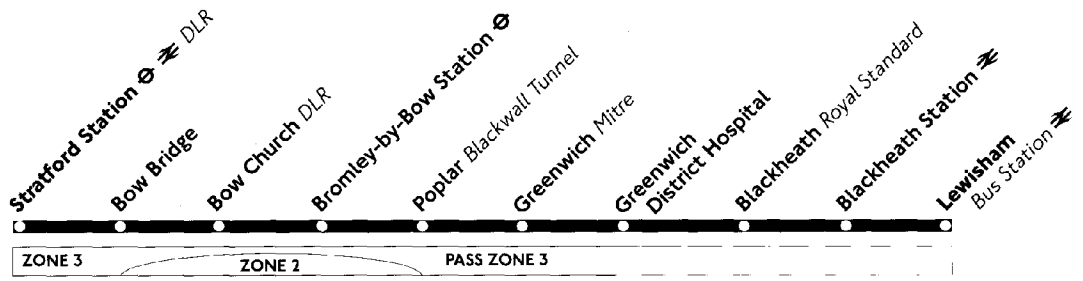

108

Stratford - Blackheath - Lewisham

Daily

Mondays to Fridays

Stratford Station (DLR)	0505	0525	0545	0605	0620	0635	0650	0658	0708	0720	0730	0740	0752	0804	0816	0828	0840	0850
Bow Church (DLR)	0509	0529	0549	0609	0624	0639	0654	0704	0714	0726	0736	0748	0800	0812	0824	0836	0848	0858
Bromley-by-Bow Station	0512	0532	0552	0612	0627	0642	0657	0708	0718	0730	0740	0752	0804	0816	0828	0840	0852	0902
Poplar Blackwall Tunnel	0515	0535	0555	0615	0630	0645	0700	0713	0723	0735	0747	0759	0811	0823	0835	0847	0859	0909
Greenwich District Hospital	0521	0541	0601	0621	0636	0651	0708	0721	0731	0743	0755	0807	0819	0831	0843	0855	0907	0917
Blackheath Royal Standard	0527	0547	0607	0627	0642	0657	0715	0728	0740	0752	0804	0816	0828	0840	0852	0904	0914	0924
Blackheath Station	0532	0552	0612	0632	0647	0702	0721	0734	0746	0758	0810	0822	0834	0846	0858	0910	0920	0930
Lewisham Bus Station	0538	0558	0618	0638	0653	0708	0728	0742	0754	0806	0818	0830	0842	0854	0906	0918	0928	0938

Stratford Station (DLR)	0902	0914	0926	0938	0950	1002				14	26	38	50	02	1514	1526	1538	1550	1602	1614
Bow Church (DLR)	0910	0922	0934	0946	0956	1007				19	31	43	55	07	1519	1531	1543	1555	1607	1619
Bromley-by-Bow Station	0914	0926	0938	0949	0959	1010				22	34	46	58	10	1522	1534	1546	1558	1612	1624
Poplar Blackwall Tunnel	0921	0933	0944	0954	1004	1015				27	39	51	03	15	1527	1539	1551	1606	1620	1632
Greenwich District Hospital	0929	0940	0951	1001	1011	1022				34	46	58	10	22	1534	1546	1558	1613	1627	1639
Blackheath Royal Standard	0936	0947	0958	1008	1018	1029				41	53	05	17	29	1541	1553	1605	1620	1634	1646
Blackheath Station	0942	0953	1004	1014	1024	1035				47	59	11	23	35	1547	1559	1611	1626	1640	1652
Lewisham Bus Station	0949	1000	1011	1021	1031	1042				54	06	18	30	42	1554	1606	1618	1633	1647	1659

Stratford Station (DLR)	1626	1638	1650	1702	1714	1726	1738	1750	1805	1818	1835	1854	1915	1935	1955	2015	2035	2055
Bow Church (DLR)	1631	1643	1655	1707	1719	1731	1743	1755	1810	1823	1840	1859	1919	1939	1959	2019	2039	2059
Bromley-by-Bow Station	1636	1648	1700	1712	1724	1736	1748	1800	1815	1828	1845	1902	1922	1942	2002	2022	2042	2102
Poplar Blackwall Tunnel	1644	1656	1708	1720	1732	1744	1756	1808	1820	1833	1850	1905	1925	1945	2005	2025	2045	2105
Greenwich District Hospital	1651	1703	1715	1727	1739	1751	1803	1815	1827	1840	1857	1911	1931	1951	2011	2031	2051	2111
Blackheath Royal Standard	1658	1710	1722	1734	1746	1758	1810	1822	1834	1847	1903	1917	1937	1957	2017	2037	2057	2117
Blackheath Station	1704	1716	1728	1740	1752	1804	1816	1828	1840	1853	1908	1922	1942	2002	2022	2042	2102	2122
Lewisham Bus Station	1711	1723	1735	1747	1759	1811	1823	1835	1847	1900	1914	1928	1948	2008	2028	2048	2108	2128