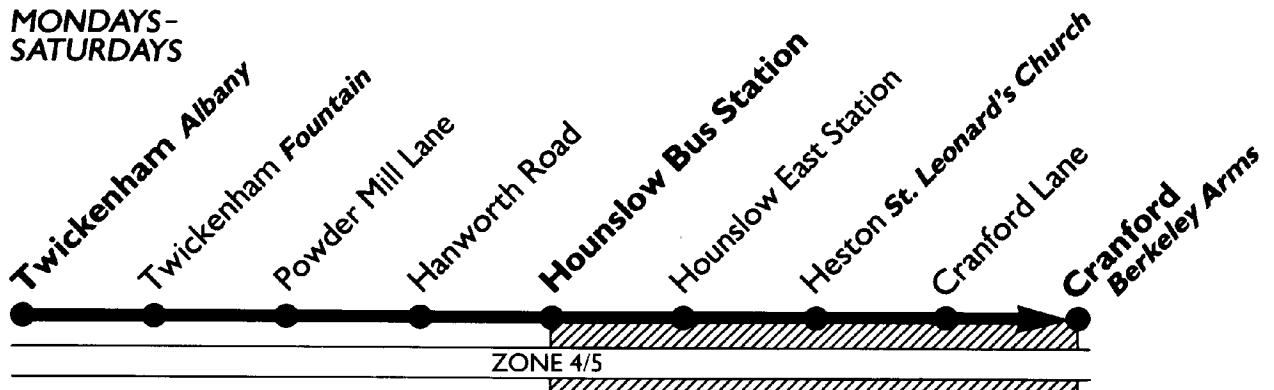

110

MONDAYS-SATURDAYS

Monday-Friday peak hours and Saturday shopping hours only

Mondays to Fridays

Twickenham Albany	0605	0625	0645	0705	0723	0738	0753	0808	0823	0838	0853	0908	0923	0935	0950	1005	1020	1035
Twickenham King Street	0606	0626	0646	0706	0724	0739	0754	0809	0824	0839	0854	0909	0924	0936	0951	1006	1021	1036
Twickenham Fountain	0613	0633	0653	0713	0731	0747	0802	0817	0832	0847	0902	0917	0932	0944	0959	1014	1029	1044
Hanworth Road Duke of York	0618	0638	0658	0718	0737	0753	0808	0823	0838	0853	0908	0923	0938	0950	1005	1020	1035	1050
Hounslow Bus Station	↓	↓	↓	↓	↓	↓	↓	↓	0848	0903	0918	0933	0948	1000	1015	1030	1045	1100
Hounslow Bus Station (Kingsley Road)	0626	0646	0706	0727	0747	0803	0818	0833	...	...	...	...	...	...	...	...	...	...
Heston St. Leonards Church	0631	0651	0711	0733	0753	0809	0824	0839	...	...	...	...	...	...	...	...	...	...
Cranford Berkeley Arms	0640	0700	0720	0744	0804	0820	0835	0850	...	...	...	...	...	...	...	...	...	...
Twickenham Albany	1050	Then at these minutes past each hour	05 20 35 50	U	1405	1420	1435	1450	1503	1516	Then at these minutes past each hour	31 46 01 16	UNTIL	1731				
Twickenham King Street	1051	06 21 36 51	N	1406	1421	1436	1451	1504	1517	32 47 02 17	UNTIL	1732						
Twickenham Fountain	1059	14 29 44 59	T	1414	1429	1444	1459	1512	1525	40 55 10 25	UNTIL	1740						
Hanworth Road Duke of York	1105	20 35 50 05	I	1420	1435	1450	1505	1518	1531	46 01 16 31	UNTIL	1746						
Hounslow Bus Station	1115	30 45 00 15	L	1430	↓	↓	↓	↓	↓	56 11 26 41	UNTIL	1756						
Hounslow Bus Station (Kingsley Road)	...	...	...	...	1445	1500	1515	1528	1541	02 17 32 47	UNTIL	1802						
Heston St. Leonards Church	...	...	...	...	1451	1506	1521	1534	1547	13 28 43 58	UNTIL	1813						
Cranford Berkeley Arms	...	...	...	...	1502	1517	1532	1545	1558	...	...	...	...	...				
Twickenham Albany	1746	1801	1816	1836	1856	1920	1940	2000	2030	2100	2130	2200	2230	...	...	...	...	...
Twickenham King Street	1747	1802	1817	1837	1857	1921	1941	2001	2031	2101	2131	2201	2231	...	...	...	...	...
Twickenham Fountain	1755	1810	1825	1845	1905	1927	1947	2007	2037	2107	2137	2207	2237	...	...	...	...	...
Hanworth Road Duke of York	1801	1816	1831	1851	1911	1932	1952	2012	2042	2112	2142	2212	2242	...	...	...	...	...
Hounslow Bus Station	↓	1826	1841	1901	1920	1940	2000	2020	2050	2120	2150	2220	2250	...	...	...	...	...
Hounslow Bus Station (Kingsley Road)	1811	...	...	...	...	...	...	...	...	...	...	...	...	...	...	...	...	...
Heston St. Leonards Church	1817	...	...	...	...	...	...	...	...	...	...	...	...	...	...	...	...	...
Cranford Berkeley Arms	1828	...	...	...	...	...	...	...	...	...	...	...	...	...	...	...	...	...

Saturdays