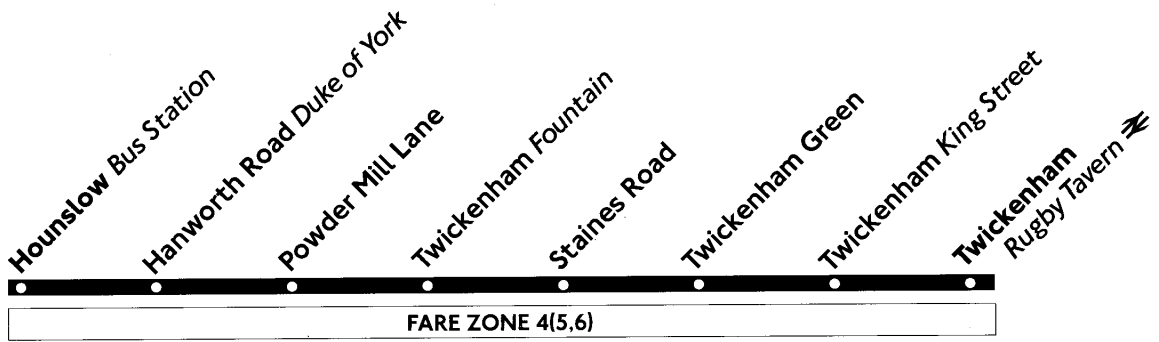

110

Hounslow – Hanworth Road – Twickenham

Mondays to Saturdays

Mondays to Fridays

Hounslow Bus Station	0628	0648	0708	0725	0740	0755	0810	0825	0840	0855	0910	0925	0940	0955	1010	1025	1040	1055
Hanworth Road Duke of York	0636	0656	0716	0735	0752	0807	0822	0837	0852	0907	0922	0937	0951	1006	1021	1036	1051	1106
Twickenham Fountain	0641	0701	0721	0741	0758	0813	0828	0843	0858	0913	0928	0943	0957	1012	1027	1042	1057	1112
Twickenham Green	0644	0704	0724	0745	0802	0817	0832	0847	0902	0917	0932	0947	1001	1016	1031	1046	1101	1116
Twickenham King Street	0647	0707	0727	0749	0806	0821	0836	0851	0906	0921	0936	0951	1005	1020	1035	1050	1105	1120
Twickenham Rugby Tavern	0649	0709	0729	0752	0809	0824	0839	0854	0909	0924	0938	0953	1007	1022	1037	1052	1107	1122

Hounslow Bus Station	1110	Then every	25	40	55	10		1425	1440	1455	1510	Then every	25	40	55	10		1725
Hanworth Road Duke of York	1121	15 minutes,	36	51	06	21		1436	1451	1506	1521	15 minutes,	36	51	06	21		1736
Twickenham Fountain	1127	at these	42	57	12	27	until	1442	1457	1512	1527	at these	42	57	12	27	until	1742
Twickenham Green	1131	minutes	46	01	16	31		1446	1501	1516	1531	minutes	46	01	16	31		1746
Twickenham King Street	1135	past the	50	05	20	35		1450	1505	1520	1535	past the	50	05	20	35		1750
Twickenham Rugby Tavern	1137	hour	52	07	22	37		1452	1507	1522	1538	hour	53	08	23	38		1753

Hounslow Bus Station	1740	1755	1815	1835	1905	1935	2005	2035	2105	2135	2205	2235						
Hanworth Road Duke of York	1751	1806	1826	1846	1913	1943	2013	2043	2113	2143	2213	2243						
Twickenham Fountain	1757	1812	1832	1852	1918	1948	2018	2048	2118	2148	2218	2248						
Twickenham Green	1801	1816	1836	1856	1921	1951	2021	2051	2121	2151	2221	2251						
Twickenham King Street	1805	1820	1840	1900	1924	1954	2024	2054	2124	2154	2224	2254						
Twickenham Rugby Tavern	1808	1823	1843	1902	1926	1956	2026	2056	2126	2156	2226	2256						

Saturdays

Hounslow Bus Station	0635	0705	0735	0805	0825	0840	0855	0910	0925	Then every	40	55	10	25			1640	1655	1715
Hanworth Road Duke of York	0643	0713	0743	0813	0833	0848	0903	0918	0936	15 minutes,	51	06	21	36			1651	1706	1726
Twickenham Fountain	0648	0718	0748	0818	0838	0853	0908	0924	0942	at these	57	12	27	42	until		1657	1712	1732
Twickenham Green	0651	0721	0751	0821	0841	0856	0912	0928	0946	minutes	01	16	31	46			1701	1716	1736
Twickenham King Street	0654	0724	0754	0824	0844	0859	0916	0932	0950	past the	05	20	35	50			1705	1720	1740
Twickenham Rugby Tavern	0656	0726	0756	0826	0846	0901	0918	0934	0952	hour	07	22	37	52			1707	1722	1742

Hounslow Bus Station	1735	1805	Then every	35	05			2235										
Hanworth Road Duke of York	1746	1813	30 minutes,	43	13			2243										
Twickenham Fountain	1752	1818	at these	48	18		until	2248										
Twickenham Green	1756	1821	minutes	51	21			2251										
Twickenham King Street	1800	1824	past the	54	24			2254										
Twickenham Rugby Tavern	1802	1826	hour	56	26			2256										

No service on Sundays or Public Holidays

We do all we can to run the services shown but circumstances beyond our control mean that we may not always succeed. Special services run during the Christmas and New Year Holiday, with no buses on Christmas Day.

London Travel Information
0171-222 1234 (24 hours)

Operated by Westlink
for London Transport Buses