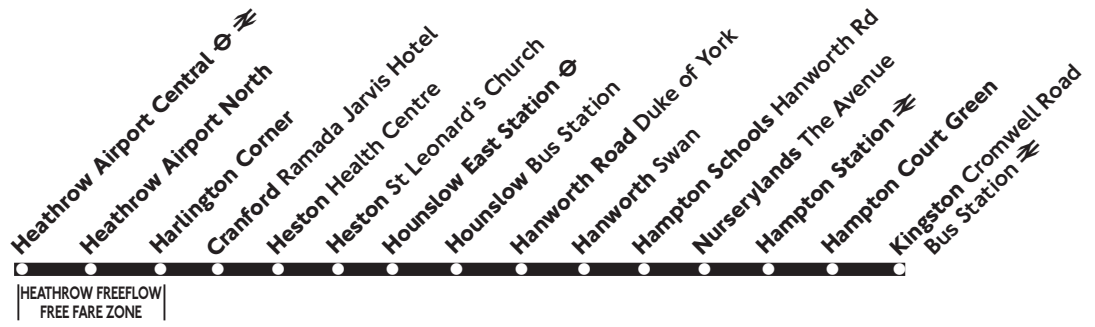

## Heathrow Airport - Hounslow - Kingston

HEATHROW FREEFLOW  
FREE FARE ZONE

A - Starts from Hounslow Bus Station 6 minutes earlier.

## Kingston - Hounslow - Heathrow Airport