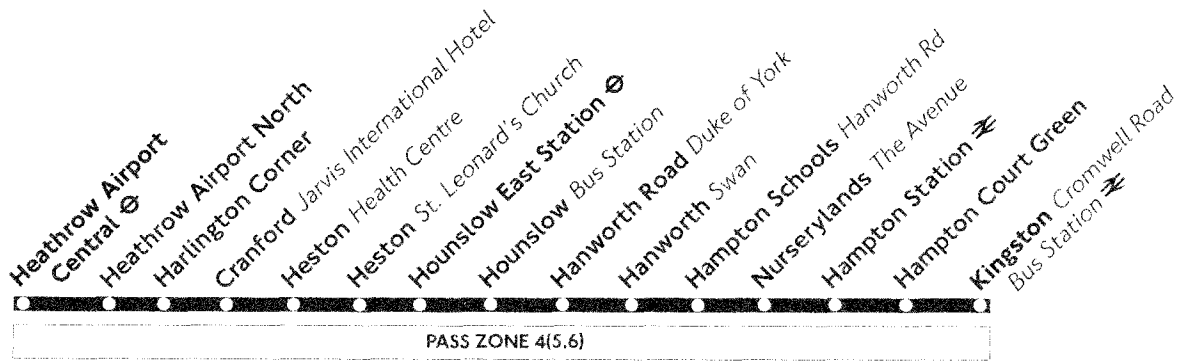

111

Daily

Heathrow Airport - Hounslow - Kingston

Mondays to Fridays

Heathrow Airport Central ⊕	---	---	0530	---	0600	---	---	0630	---	0650	---	0710	---	0730	---	0750	0800	0810	
Heathrow Airport North	---	---	0536	---	0606	---	---	0636	---	0656	---	0717	---	0737	---	0757	0807	0817	
Harlington Corner	---	---	0538	---	0608	---	---	0638	---	0658	---	0719	---	0739	---	0759	0809	0819	
Cranford Jarvis International Hotel	---	---	0541	---	0611	---	---	0641	---	0701	0713	0723	0733	0743	0753	0803	0813	0823	
Heston St. Leonard's Church	---	---	0548	---	0618	---	---	0648	---	0708	0720	0732	0747	0757	0807	0817	0827	0837	
Hounslow Bus Station, Kingsley Road	---	---	0553	---	0623	---	---	0653	---	0713	0725	0740	0755	0810	0825	0835	0845	0855	
Hounslow Bus Station	0523	0543	↓	0613	↓	0633	0643	↓	0705	↓	0713	↓	0723	↓	0730	↓	0735	↓	
Hanworth Road Duke of York	0531	0551	0601	0621	0631	0641	0651	0701	0713	0723	0738	0753	0808	0818	0828	0838	0848	0858	
Hanworth Swan	0536	0556	0606	0626	0636	0646	0656	0706	0718	0730	0745	0800	0815	0825	0835	0845	0855	0905	
Hampton Schools Hanworth Road	0540	0600	0610	0630	0640	0650	0700	0710	0722	0734	0749	0804	0819	0829	0839	0849	0859	0909	
Hampton Station ⇌	0544	0604	0614	0634	0644	0654	0704	0714	0726	0740	0755	0810	0825	0835	0845	0855	0905	0915	
Hampton Court Green	0548	0608	0618	0638	0648	0658	0709	0721	0734	0749	0804	0819	0834	0844	0854	0904	0914	0924	
Kingston Cromwell Rd Bus Station ⇌	0555	0615	0625	0645	0655	0707	0719	0734	0749	0804	0819	0834	0849	0859	0909	0919	0929	0939	
Heathrow Airport Central ⊕	0820	0835	0850	0905	0920	0935	0950	---	05	20	35	50	---	1405	1420	---	1435	1450	---
Heathrow Airport North	0827	0842	0857	0912	0927	0942	0957	Then	12	27	42	57	---	1412	1427	---	1442	1457	---
Harlington Corner	0829	0844	0859	0914	0929	0944	0959	every	14	29	44	59	---	1414	1429	---	1444	1459	---
Cranford Jarvis International Hotel	0833	0848	0903	0918	0933	0947	1002	15	17	32	47	02	---	1417	1432	---	1447	1502	---
Heston St. Leonard's Church	0847	0902	0917	0932	0944	0956	1011	minutes,	26	41	56	11	---	1426	1441	---	1456	1511	---
Hounslow Bus Station, Kingsley Road	0855	0910	0925	0938	0950	1002	1017	at	32	47	02	17	until	1432	1447	---	1502	1517	---
Hounslow Bus Station	↓	↓	↓	↓	↓	↓	↓	these	↓	↓	↓	↓	↓	↓	↓	↓	↓	↓	↓
Hanworth Road Duke of York	0908	0923	0938	0949	1001	1013	1028	minutes	43	58	13	28	---	1443	1458	1507	1513	1528	1535
Hanworth Swan	0915	0930	0945	0956	1008	1020	1035	past	50	05	20	35	---	1450	1505	1514	1521	1537	1544
Hampton Schools Hanworth Road	0919	0934	0949	1000	1012	1024	1039	the	54	09	24	39	---	1454	1509	1518	1525	1541	1548
Hampton Station ⇌	0925	0940	0955	1006	1018	1030	1045	hour	00	15	30	45	---	1500	1515	1524	1531	1547	1554
Hampton Court Green	0934	0946	1001	1012	1024	1036	1051	---	06	21	36	51	---	1506	1521	---	1536	1552	---
Kingston Cromwell Rd Bus Station ⇌	0946	0956	1011	1022	1034	1046	1101	---	16	31	46	01	---	1516	1531	---	1546	1602	---
Heathrow Airport Central ⊕	1505	1520	1535	1550	1605	---	1620	1635	---	1650	1705	---	1720	1735	---	1750	1805	1820	
Heathrow Airport North	1512	1527	1542	1557	1612	---	1627	1642	---	1657	1712	---	1727	1742	---	1757	1812	1827	
Harlington Corner	1514	1529	1544	1559	1614	---	1629	1644	---	1659	1714	---	1729	1744	---	1759	1814	1829	
Cranford Jarvis International Hotel	1517	1532	1547	1602	1617	1625	1632	1647	1655	1702	1717	1725	1732	1747	1752	1802	1817	1832	
Heston St. Leonard's Church	1526	1542	1557	1612	1627	1635	1642	1657	1705	1712	1727	1735	1742	1757	1802	1812	1827	1842	
Hounslow Bus Station, Kingsley Road	1532	1548	1603	1618	1633	1641	1648	1703	1711	1718	1733	1741	1748	1803	1808	1818	1833	1848	
Hanworth Road Duke of York	1544	1600	1615	1630	1645	---	1700	1715	---	1730	1745	---	1800	1815	---	1830	1843	1858	
Hanworth Swan	1553	1609	1624	1639	1654	---	1709	1724	---	1739	1754	---	1809	1824	---	1836	1849	1904	
Hampton Schools Hanworth Road	1557	1613	1628	1643	1658	---	1713	1728	---	1743	1758	---	1813	1828	---	1840	1853	1908	
Hampton Station ⇌	1603	1619	1634	1649	1704	---	1719	1734	---	1749	1804	---	1819	1834	---	1846	1859	1914	
Hampton Court Green	1608	1624	1639	1654	1709	---	1724	1739	---	1754	1809	---	1824	1839	---	1851	1904	1919	
Kingston Cromwell Rd Bus Station ⇌	1618	1634	1649	1704	1719	---	1734	1749	---	1804	1819	---	1834	1848	---	1900	1913	1928	
Heathrow Airport Central ⊕	1835	1850	1905	1915	1925	1935	1949	2019	2049	2119	2149	2219	2249	2319	2334	0004	---	---	
Heathrow Airport North	1842	1857	1912	1922	1932	1942	1956	2026	2056	2126	2156	2226	2256	2326	2341	0011	---	---	
Harlington Corner	1844	1859	1914	1924	1934	1944	1958	2028	2058	2128	2158	2228	2258	2328	2343	0013	---	---	
Cranford Jarvis International Hotel	1847	1902	1917	1927	1937	1947	2001	2031	2101	2131	2201	2231	2301	2331	2346	0016	---	---	
Heston St. Leonard's Church	1857	1912	1927	1937	1945	1955	2009	2039	2109	2139	2209	2239	2309	2339	2354	0024	---	---	
Hounslow Bus Station, Kingsley Road	1903	1918	1933	1943	1951	2001	2015	2045	2115	2145	2215	2245	2315	2345	2400	0030	---	---	
Hanworth Road Duke of York	1913	1928	1941	---	1959	---	2023	2053	2123	2153	2223	2253	2323	2353	---	---	---	---	
Hanworth Swan	1919	1934	1947	---	2004	---	2028	2058	2128	2158	2228	2258	2328	2358	---	---	---	---	
Hampton Schools Hanworth Road	1923	1938	1951	---	2008	---	2032	2102	2132	2202	2232	2302	2332	0002	---	---	---	---	
Hampton Station ⇌	1929	1943	1956	---	2013	---	2037	2107	2137	2207	2237	2307	2337	0007	---	---	---	---	
Hampton Court Green	1934	1948	2001	---	2018	---	2042	2112	2143	2212	2242	2312	2342	---	---	---	---	---	
Kingston Cromwell Rd Bus Station ⇌	1941	1955	2008	---	2025	---	2049	2119	2149	2219	2249	2319	2349	---	---	---	---	---	