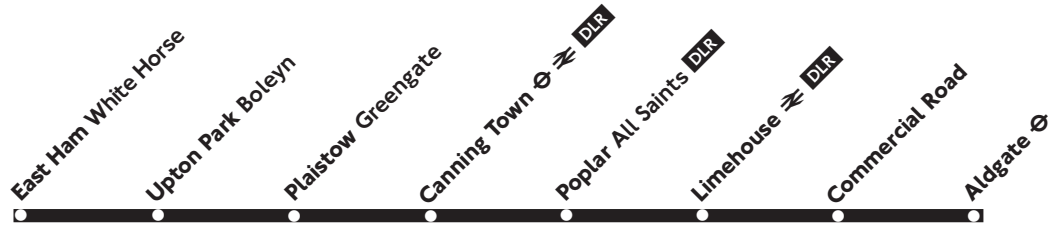

115

East Ham - Poplar - Aldgate

Daily

Monday - Friday

East Ham White Horse	0445		0609	0617		1827		1949	0025
Upton Park Boleyn	0449	<i>Then</i>	0613	0621	<i>Then</i>	1836	<i>Then</i>	1956	0030
Plaistow Greengate	0452	<i>about</i>	0616	0624	<i>about</i>	1842	<i>about</i>	2000	0033
Canning Town Station	0459	<i>every</i>	0623	0631	<i>every</i>	1850	<i>every</i>	2008	0040
Poplar All Saints Station	0504	<i>10 minutes</i>	0628	0636	<i>6-8 minutes</i>	1859	<i>10 minutes</i>	2015	<i>12 minutes</i>
Limehouse Burdett Road	0507	<i>until</i>	0631	0639	<i>until</i>	1903	<i>until</i>	2019	<i>until</i>
Limehouse Station	0510		0634	0642		1905		2022	0052
Aldgate Station	0516		0641	0649		1915		2031	0059

Night bus N15 provides a service throughout the night between East Ham Newham Town Hall and Aldgate Station.

30.8.03 T50510

115

Aldgate - Poplar - East Ham

Daily

Monday - Friday

Aldgate Station \ominus	0528		0628		1950	2000	2010	2020	2031		0055
Limehouse Station \rightleftharpoons DLR	0536 Then		0636 Then		2001	2011	2021	2031	2042 Then		0103
Limehouse Burdett Road	0539 about		0639 about		2005	2015	2025	2035	2046 about		0106
Poplar All Saints Station DLR	0542 every		0643 every		2010	2020	2030	2040	2051 every		0110
Canning Town Station \ominus \rightleftharpoons DLR	0549 10 minutes		0650 6-8 minutes		2019	2029	2039	2049	2100 12 minutes		0116
Plaistow Greengate	0556 until		0658 until		2027	2037	2047	2057	2107 until		0122
Upton Park Priory Road	0600		0702		2031	2041	2051	2101	2110		0125
East Ham White Horse	0604		0708		2037	2047	2057	2106	2115		0129

Night bus N15 provides a service throughout the night between Aldgate Station and East Ham Newham Town Hall.