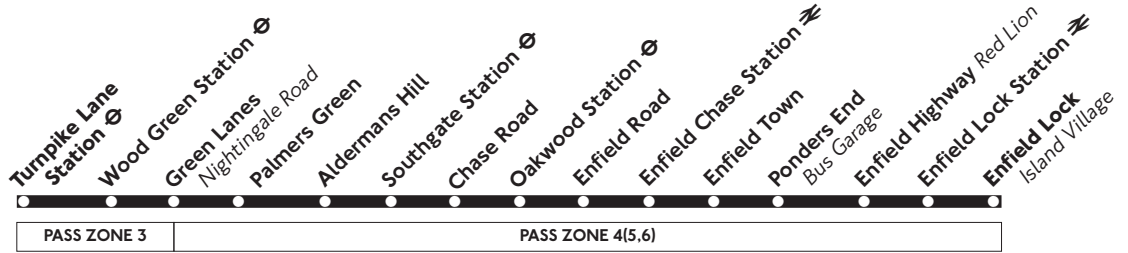

## Turnpike Lane - Southgate - Enfield Lock

Daily

### Mondays to Fridays

	PASS ZONE 3							PASS ZONE 4(5,6)									
Turnpike Lane Station	0500	0520	0540	0600				0808	0813	0818		1449	---	1458		1838	1850
Wood Green Station	0503	0523	0543	0603				0812	0817	0822		1454	---	1503		1843	1855
Palmers Green North Circular Road	0508	0528	0548	0608	Then			0819	0824	0829	Then	1502	---	1511	Then	1852	1904
Southgate Station	0515	0535	0555	0615	about			0830	0835	0840	about	1512	---	1521	about	1902	1913
Oakwood Station	0521	0541	0601	0621	every			0837	0842	0847	every	1519	---	1529	every	1910	1920
Enfield Chase Station	0527	0547	0607	0627	10			0845	---	0855	10	1525	---	1536	10	1917	1927
Enfield Town Market Place	0529	0549	0609	0629	minutes			0848	---	0858	minutes	1528	1534	1539	minutes	1919	1929
Ponders End Bus Garage	0535	0555	0615	0635	until			0858	---	0908	until	1540	1546	1551	until	1928	1938
Enfield Highway Red Lion	0539	0559	0619	0639				0904	---	0914		1547	1553	1558		1933	1943
Enfield Lock Station	0544	0604	0624	0645				0910	---	0920		1553	1559	1604		1938	1948
Enfield Lock Island Village	0549	0609	0629	0650				0916	---	0926		1559	1605	1610		1944	1954