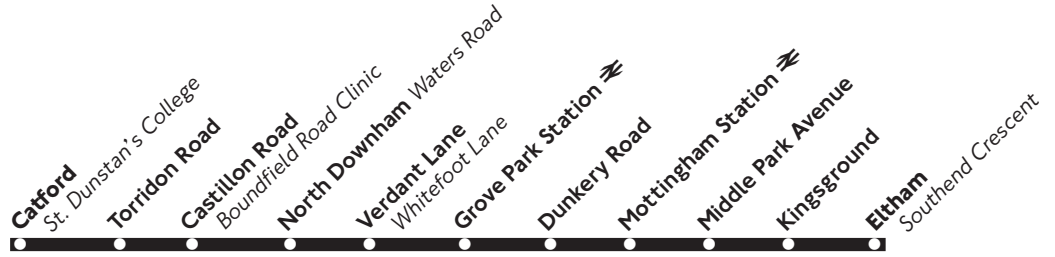

124

Catford - Grove Park - Eltham

Daily

PASS ZONE 3	PASS ZONE 4(5,6)

Mondays to Fridays

Catford St. Dunstan's College	0500	0520	0540	0600	0620		1818	1832	1847	1902	1917	1932	1947	2003	2020	2040	2100
Catford Lewisham Town Hall	0502	0522	0542	0602	0622		1821	1835	1850	1905	1920	1935	1950	2006	2023	2042	2102
Torridon Road Hazelbank Road	0508	0528	0548	0608	0628	Then	1829	1842	1857	1912	1927	1942	1957	2013	2030	2048	2108
Verdant Lane Whitefoot Lane	0513	0533	0553	0613	0633	about	1834	1847	1902	1917	1932	1947	2002	2018	2035	2053	2113
Grove Park Station Downham Way ⇌	0516	0536	0556	0616	0636	every	1838	1850	1905	1920	1935	1950	2005	2021	2038	2056	2116
Dunkery Road Court Farm Road	0521	0541	0601	0621	0641	12	1844	1856	1911	1926	1941	1956	2011	2027	2043	2101	2121
Mottingham Station ⇌	0526	0546	0606	0626	0646	minutes	1850	1902	1917	1932	1947	2002	2017	2033	2048	2106	2126
Middle Park Avenue Kingsground	0529	0549	0609	0629	0649	until	1853	1905	1920	1935	1950	2005	2020	2036	2051	2109	2129
Eltham Church	0532	0552	0612	0632	0652		1857	1909	1924	1939	1954	2009	2024	2039	2054	2112	2132
Eltham Southend Crescent	0535	0555	0615	0635	0655		1900	1912	1927	1942	1957	2012	2027	2042	2057	2115	2135

Catford St. Dunstan's College	2120	2140		00	20	40	2400										
Catford Lewisham Town Hall	2122	2142	Then	02	22	42	0002										
Torridon Road Hazelbank Road	2128	2148	every	08	28	48	0008										
Verdant Lane Whitefoot Lane	2133	2153	20 minutes,	13	33	53	0013										
Grove Park Station Downham Way ⇌	2136	2156	at these	16	36	56	until	0016									
Dunkery Road Court Farm Road	2141	2201	minutes	21	41	01	0021										
Mottingham Station ⇌	2146	2206	past	26	46	06	0026										
Middle Park Avenue Kingsground	2149	2209	the	29	49	09	0029										
Eltham Church	2152	2212	hour	32	52	12	0032										
Eltham Southend Crescent	2155	2215		35	55	15	0035										

Saturdays

Catford St. Dunstan's College	0500	0530	0600	0630	0700	0720	0740	0800		1805	1820	1840	1900	1920	1940	2000	2020
Catford Lewisham Town Hall	0502	0532	0602	0632	0702	0722	0742	0802		1808	1823	1843	1903	1923	1942	2002	2022
Torridon Road Hazelbank Road	0508	0538	0608	0638	0708	0728	0748	0808	Then	1814	1829	1849	1909	1929	1948	2008	2028
Verdant Lane Whitefoot Lane	0513	0543	0613	0643	0713	0733	0753	0813	about	1819	1834	1854	1914	1934	1953	2013	2033
Grove Park Station Downham Way ⇌	0517	0547	0617	0647	0717	0737	0757	0817	every	1824	1839	1859	1918	1938	1957	2017	2037
Dunkery Road Court Farm Road	0521	0551	0621	0651	0721	0741	0801	0821	12	1829	1844	1904	1923	1942	2001	2021	2041
Mottingham Station ⇌	0526	0556	0626	0656	0726	0746	0806	0826	minutes	1834	1849	1909	1928	1947	2006	2026	2046
Middle Park Avenue Kingsground	0529	0559	0629	0659	0729	0749	0809	0829	until	1838	1853	1912	1931	1950	2009	2029	2049
Eltham Church	0532	0602	0632	0702	0732	0752	0812	0832		1842	1857	1915	1934	1953	2012	2032	2052
Eltham Southend Crescent	0535	0605	0635	0705	0735	0755	0815	0835		1845	1900	1918	1937	1956	2015	2035	2055