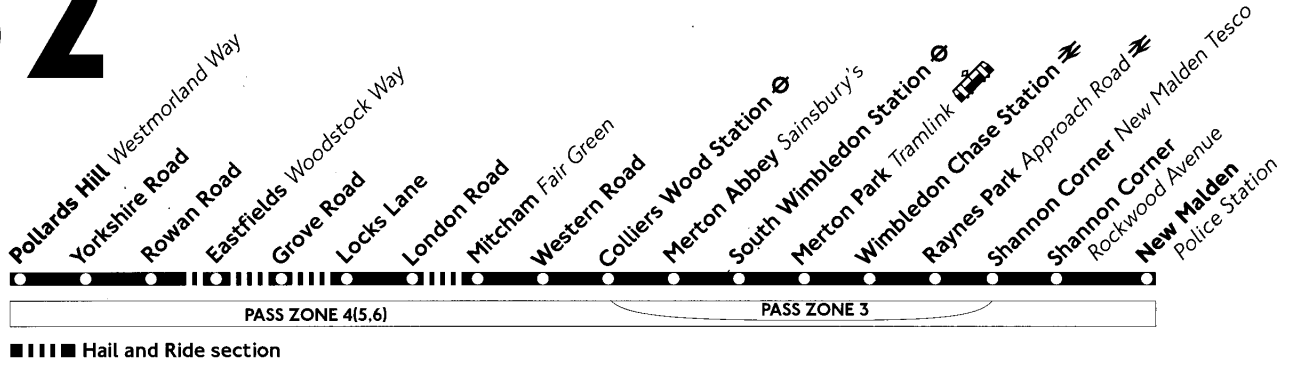

**A** - Runs on Fridays during school term only; starts from Raynes Park High School at 1455 (after waiting there from 1445) and runs via Shannon Corner. Journey operated by London General.

**B** - Runs on Mondays to Thursdays during school term only; starts from Raynes Park High School at 1545 (after waiting there from 1535) and runs via Shannon Corner. Journey operated by London General.

### Mondays to Fridays

	0550	0605	0620	0633	0643	0651	0701	0711	0718	SD	0726		1817	1833	1848	1904	1920
Pollards Hill Westmorland Way	0550	0605	0620	0633	0643	0651	0701	0711	0718	---	0726		1817	1833	1848	1904	1920
Eastfields Woodstock Way	0559	0614	0629	0642	0652	0700	0710	0720	0727	---	0735	Then	1827	1843	1858	1913	1929
Mitcham Fair Green	0606	0621	0636	0649	0659	0709	0720	0730	0739	0747	0748	about	1838	1852	1906	1920	1936
Merton Abbey Sainsbury's	0614	0629	0644	0659	0710	0720	0731	0742	0754	0802	0804	every	1847	1901	1915	1929	1945
South Wimbledon Station	0616	0631	0646	0701	0712	0722	0733	0744	0758	0805	0807	12 minutes	1852	1906	1920	1934	1949
Raynes Park Approach Road	0625	0640	0655	0710	0721	0732	0744	0756	0808	0816	0820	until	1904	1917	1930	1943	1958
Shannon Corner New Malden Tesco	0628	0643	0658	0713	0725	0737	0749	0801	0813	0822	0825		1910	1922	1935	1948	2003
New Malden Police Station	0631	0646	0701	0716	0728	0740	0752	0804	0816	0826	0828		1914	1926	1939	1952	2006