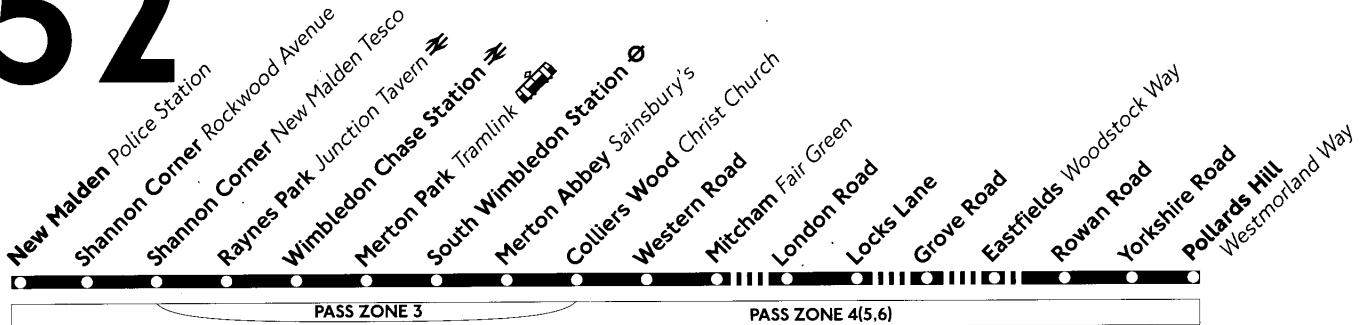

152

New Malden - Mitcham - Pollards Hill

Daily

■ ■ ■ ■ Hail and Ride section

Mondays to Fridays

	0600	0620	0640	0700		A					B					
New Malden Police Station	0600	0620	0640	0700		1448	---	1458	1507	1519	1530	1542	---	1554	1855	
Shannon Corner New Malden Tesco	0602	0622	0642	0702	Then	1451	1458	1501	1510	1522	1533	1545	1548	1557	Then	1858
Raynes Park Junction Tavern	0605	0625	0645	0705	about	1455	1502	1505	1516	1528	1539	1551	1554	1603	about	1903
South Wimbledon Station	0614	0634	0654	0714	every	1505	1512	1515	1526	1538	1549	1601	1605	1613	every	1913
Merton Abbey Sainsbury's	0616	0636	0656	0716	12 minutes	1509	1517	1520	1531	1543	1554	1606	1612	1618	12 minutes	1918
Mitcham Fair Green	0622	0642	0702	0722	until	1518	1526	1530	1541	1553	1604	1616	1624	1628	until	1928
Eastfields Woodstock Way	0627	0647	0707	0727		1526	---	1538	1549	1601	1612	1624	---	1636		1934
Pollards Hill Westmorland Way	0635	0655	0715	0735		1535	---	1547	1558	1610	1621	1633	---	1645		1942

New Malden Police Station	1910	1925	1940	1956	2017	2037	2057	Then	17	37	57	0017	0037		
Shannon Corner New Malden Tesco	1913	1928	1943	1959	2019	2039	2059	every	19	39	59	0019	0039		
Raynes Park Junction Tavern	1917	1932	1947	2003	2023	2043	2103	20 minutes,	23	43	03	0023	0043		
South Wimbledon Station	1927	1942	1957	2013	2033	2053	2113	at these	33	53	13	until	0033	0053	
Merton Abbey Sainsbury's	1932	1947	2002	2016	2036	2056	2116	minutes	36	56	16		0036	0056	
Mitcham Fair Green	1942	1957	2012	2027	2043	2103	2123	past	43	03	23		0043	0103	
Eastfields Woodstock Way	1948	2003	2018	2033	2049	2109	2129	the	49	09	29		0049	0109	
Pollards Hill Westmorland Way	1956	2011	2026	2041	2057	2117	2137	hour	57	17	37		0057	0117	

Saturdays

New Malden Police Station	0600	0620	0640	0700	0720	0740	0800	0815	0830			1741	1755	1810	1825	1840	1855	1910
Shannon Corner New Malden Tesco	0602	0622	0642	0702	0722	0742	0802	0817	0832	Then		1744	1758	1813	1828	1843	1858	1913
Raynes Park Junction Tavern	0605	0625	0645	0705	0725	0745	0805	0820	0835	about		1748	1802	1817	1832	1847	1902	1917
South Wimbledon Station	0614	0634	0654	0714	0734	0754	0814	0829	0844	every		1758	1812	1827	1842	1857	1912	1927
Merton Abbey Sainsbury's	0616	0636	0656	0716	0736	0756	0816	0831	0846	12 minutes		1801	1815	1830	1845	1900	1915	1930
Mitcham Fair Green	0622	0642	0702	0722	0742	0802	0822	0837	0852	until		1811	1825	1840	1855	1910	1925	1940
Eastfields Woodstock Way	0627	0647	0707	0727	0747	0807	0827	0842	0857			1819	1833	1848	1903	1918	1933	1948
Pollards Hill Westmorland Way	0635	0655	0715	0735	0755	0815	0835	0850	0905			1827	1841	1856	1911	1926	1941	1956

A - Runs on Fridays during school term only; starts from Raynes Park High School at 1455 (after waiting there from 1445) and runs via Shannon Corner. Journey operated by London General.

B - Runs on Mondays to Thursdays during school term only; starts from Raynes Park High School at 1545 (after waiting there from 1535) and runs via Shannon Corner. Journey operated by London General.