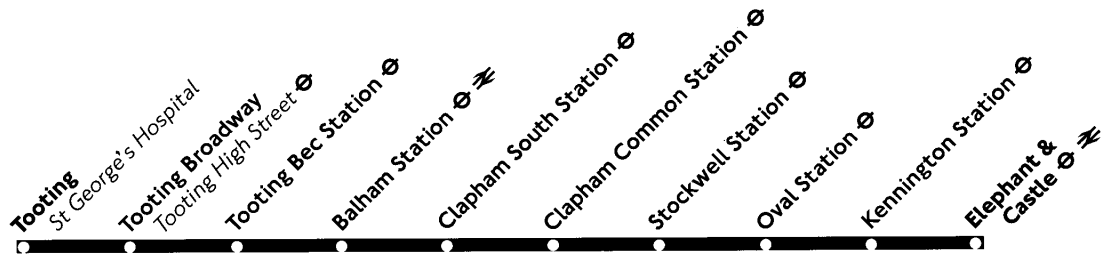

Elephant & Castle ⇌	1933	1948	Then	03	18	33	48		0003	0018					
Oval Station ⇌	1940	1955	every	10	25	40	55		0010	0025					
Stockwell Station ⇌	1945	2000	15 minutes	15	30	45	00		0015	0030					
Clapham Common Station ⇌	1951	2006	at these	21	36	51	06	until	0021	0036					
Balham Station ⇌	1958	2013	minutes	28	43	58	13		0028	0043					
Tooting Bec Station ⇌	2002	2017	past the	32	47	02	17		0032	0047					
Tooting Broadway Station ⇌	2005	2020	hour	35	50	05	20		0035	0050					
Tooting St George's Hospital	2010	2025		40	55	10	25		0040	0055					

Night bus N155 provides a regular service between Elephant & Castle and Tooting Broadway outside these hours.

155

Tooting - Clapham Common - Elephant & Castle

Daily

Monday - Friday

Tooting St George's Hospital	0535	0555		0709		1829		1952	2007	2022	2037	2052	2107	2122	2137
Tooting Broadway Station	0537	0557	Then	0711	Then	1837	Then	1954	2009	2024	2039	2054	2109	2124	2139
Tooting Bec Station	0541	0601	about	0715	about	1842	about	1959	2014	2029	2044	2059	2114	2129	2144
Balham Station	0545	0605	every	0719	every	1847	every	2003	2018	2033	2048	2103	2118	2133	2148
Clapham Common Station	0552	0612	12 minutes	0726	8 minutes	1854	10 minutes	2010	2025	2040	2055	2110	2125	2140	2155
Stockwell Station	0557	0617	until	0733	until	1900	until	2015	2030	2045	2100	2115	2130	2145	2200
Oval Station	0601	0621		0740		1904		2019	2034	2049	2104	2119	2134	2149	2204
Elephant & Castle	0607	0627		0751		1911		2025	2040	2055	2110	2125	2140	2155	2210