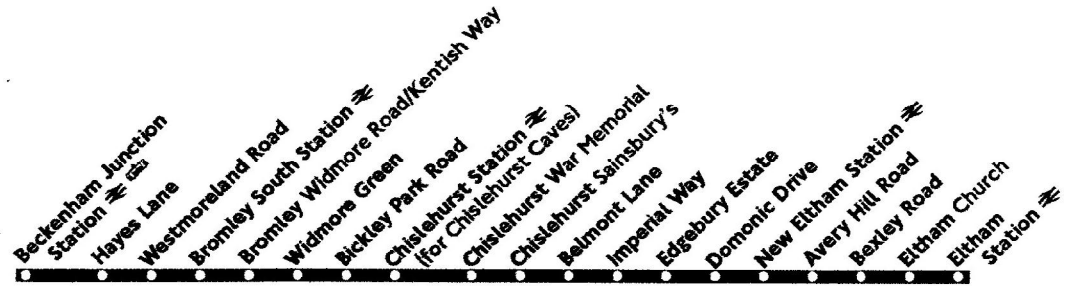

162

Beckenham - Bromley - Eltham

Daily

Monday - Friday

Beckenham Junction Station	0530	0550	0610	0630	0645	0701	0720	0738	0758	0818	0838	0858	0918	0938		1438	1456
Westmoreland Road Pickhurst Lane	0537	0557	0617	0637	0652	0709	0728	0746	0808	0828	0848	0908	0928	0946		1446	1504
Bromley South Station	0541	0601	0621	0641	0656	0714	0733	0753	0815	0835	0855	0915	0935	0951	Then	1451	1509
Chislehurst Station	0550	0610	0630	0650	0707	0725	0744	0804	0827	0847	0907	0927	0946	1002	every	1502	1520
Chislehurst War Memorial	0553	0613	0633	0653	0711	0729	0749	0809	0832	0852	0912	0932	0950	1006	20	1506	1524
Edgeway Estate Molescroft	0601	0621	0641	0701	0721	0739	0759	0819	0842	0902	0922	0942	1000	1016	minutes	1516	1534
New Eltham Station Southwood Road	0607	0627	0647	0708	0728	0748	0808	0828	0851	0911	0931	0949	1007	1023	until	1523	1543
Avery Hill Road Halfway Street	0609	0629	0649	0711	0731	0751	0811	0831	0854	0914	0934	0952	1010	1026		1526	1546
Eltham Church	0614	0634	0654	0718	0738	0758	0818	0838	0901	0921	0941	0959	1017	1033		1533	1553
Eltham Station	0616	0636	0656	0721	0741	0801	0821	0841	0904	0924	0944	1002	1020	1036		1536	1556
Beckenham Junction Station	1513	1529			1709	1729	1749	1809	1829	1849	1909	1929	1952				0022
Westmoreland Road Pickhurst Lane	1521	1539			1719	1739	1759	1819	1837	1857	1916	1936	1959				0029
Bromley South Station	1526	1544	Then		1724	1744	1804	1824	1842	1902	1920	1940	2003	Then			0033
Chislehurst Station	1537	1557	every		1737	1757	1815	1835	1853	1913	1929	1949	2012	every			0042
Chislehurst War Memorial	1544	1604	20		1744	1801	1819	1839	1857	1917	1932	1952	2015	30			0045
Edgeway Estate Molescroft	1554	1614	minutes		1754	1811	1829	1849	1905	1925	1940	2000	2023	minutes			0053
New Eltham Station Southwood Road	1603	1623	until		1803	1818	1836	1856	1912	1931	1946	2006	2029	until			0059
Avery Hill Road Halfway Street	1606	1626			1806	1821	1839	1859	1915	1933	1948	2008	2031				0101
Eltham Church	1613	1633			1813	1828	1846	1904	1920	1938	1953	2013	2036				0106
Eltham Station	1616	1636			1816	1831	1849	1906	1922	1940	1955	2015	2038				0108

Saturday (also Good Friday)