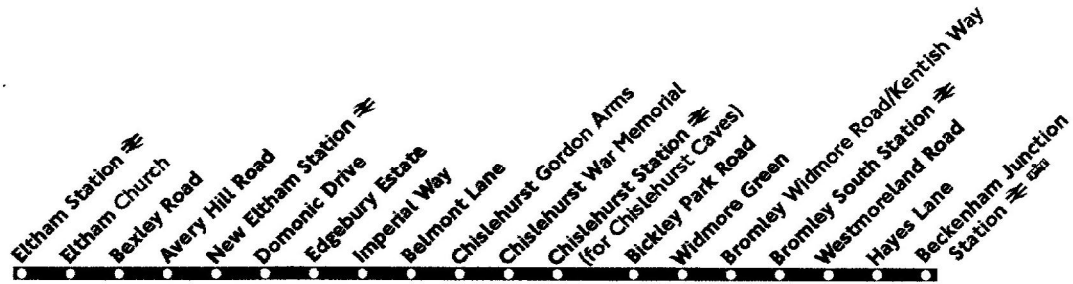

162

Eltham - Bromley - Beckenham

Daily

Monday - Friday

Eltham Station ⇌	0525	0542	0602	0622	0637	0650	0705	0717	0732	0752	0812	0830	0850	0909	0929	1429	
Eltham Church	0527	0544	0604	0624	0639	0652	0708	0720	0735	0755	0815	0833	0853	0912	0932	1432	
Avery Hill Road Halfway Street	0532	0549	0609	0629	0644	0657	0714	0726	0743	0803	0823	0841	0901	0920	0938	Then	1438
New Eltham Station Southwood Road ⇌	0534	0551	0611	0631	0646	0659	0717	0729	0746	0806	0826	0844	0904	0923	0941	every	1441
Edgebury Estate Molescroft	0540	0557	0617	0637	0652	0706	0724	0736	0756	0816	0836	0854	0914	0933	0948	20	1448
Chislehurst War Memorial	0546	0603	0623	0643	0658	0714	0732	0748	0808	0828	0848	0906	0926	0941	0956	minutes	1456
Chislehurst Station ⇌	0549	0606	0626	0646	0702	0718	0738	0754	0814	0834	0854	0912	0930	0945	1000	until	1500
Bromley South Station ⇌	0559	0616	0636	0656	0714	0733	0753	0809	0829	0849	0909	0927	0942	0957	1012		1512
Westmoreland Road Pickhurst Lane	0603	0620	0640	0700	0720	0739	0759	0815	0835	0855	0915	0933	0948	1003	1018		1518
Beckenham Junction Station ⇌	0611	0628	0648	0709	0729	0749	0809	0825	0845	0905	0925	0942	0957	1012	1027		1527
Eltham Station ⇌	1449	1508	1526			1646	1706	1726	1746	1806	1826	1848	1908	1931	2001		0001
Eltham Church	1452	1511	1529			1649	1709	1729	1749	1809	1829	1851	1911	1933	2003		0003
Avery Hill Road Halfway Street	1458	1517	1536	Then		1656	1716	1736	1756	1816	1836	1858	1918	1938	2008	Then	0008
New Eltham Station Southwood Road ⇌	1501	1520	1539	every		1659	1719	1739	1759	1819	1839	1901	1921	1940	2010	every	0010
Edgebury Estate Molescroft	1508	1527	1547	20		1707	1727	1747	1806	1826	1846	1908	1928	1946	2016	30	0016
Chislehurst War Memorial	1516	1535	1555	minutes		1715	1735	1755	1814	1834	1854	1916	1936	1952	2022	minutes	0022
Chislehurst Station ⇌	1520	1539	1559	until		1719	1739	1759	1818	1838	1858	1919	1939	1955	2025	until	0025
Bromley South Station ⇌	1532	1552	1612			1732	1752	1811	1830	1850	1910	1929	1949	2005	2035		0035
Westmoreland Road Pickhurst Lane	1538	1559	1619			1739	1759	1817	1836	1856	1914	1933	1953	2009	2039		0039
Beckenham Junction Station ⇌	1548	1609	1629			1749	1808	1826	1844	1904	1922	1941	2001	2017	2047		0047

Saturday (also Good Friday)