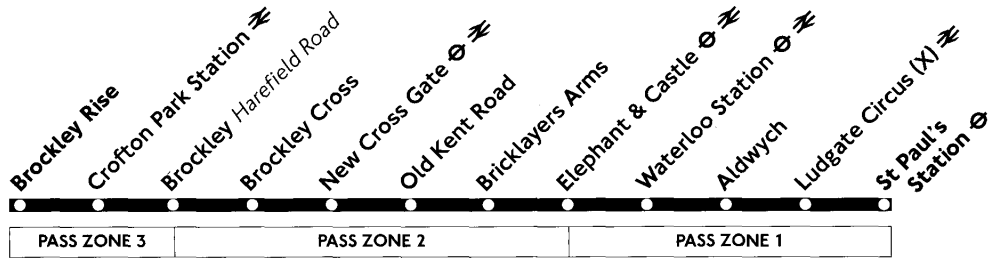

172

Brockley Rise - New Cross - St Paul's Station

Daily

Mondays to Fridays

Brockley Rise Chandos	0520	0535	0547	0559	0611		1847	1859	1911	1925	1940	1955	Then	10	25	40	55	2310
Brockley Cross	0525	0540	0552	0604	0616	Then	1854	1907	1919	1931	1945	2000	every	15	30	45	00	u 2315
New Cross Gate ⇌	0530	0545	0558	0612	0624	about	1901	1914	1925	1937	1950	2005	15 minutes,	20	35	50	05	n 2320
Old Kent Road Tesco	0537	0552	0605	0620	0633	every	1909	1922	1933	1945	1957	2012	at these	27	42	57	12	t 2327
Elephant & Castle ⇌	0542	0557	0611	0626	0639	10	1916	1929	1939	1950	2002	2017	minutes	32	47	02	17	i 2332
Waterloo Station ⇌	0547	0602	0617	0632	0645	mins	1922	1935	1945	1955	2007	2022	past	37	52	07	22	l 2337
Ludgate Circus (X) ⇌	0555	0610	0626	0640	0653	until	1933	1943	1953	2003	2015	2030	the	45	00	15	30	2345
St Paul's Station ⇌	0600	0615	0630	0645	0658		1938	1948	1958	2008	2020	2035	hour	50	05	20	35	2350
Brockley Rise Chandos	2325																	
Brockley Cross	2330																	
New Cross Gate ⇌	2335																	
Old Kent Road Tesco	2342																	
Elephant & Castle ⇌	2347																	
Waterloo Station ⇌	2352																	
Ludgate Circus (X) ⇌	2400																	
St Paul's Station ⇌	0005																	