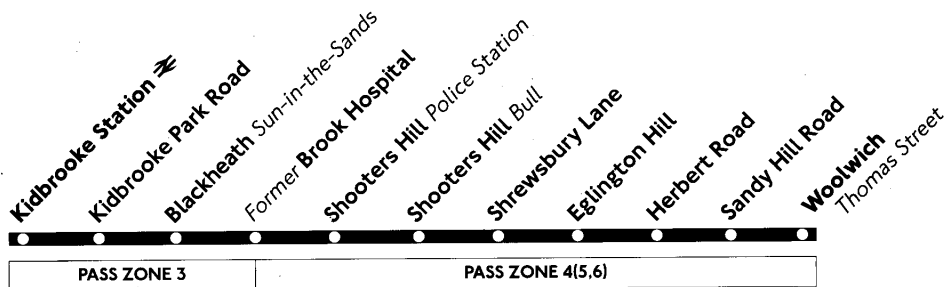

178

Kidbrooke - Shooters Hill - Woolwich

Daily

Monday to Fridays

Kidbrooke Station ⇌	0522	0547	0614	0629	0648	0705	0720	0732	0747	0802	0817	0832	0847	0903	0918	0932	0947	0959
Blackheath Sun-in-the-Sands	0525	0550	0617	0632	0651	0708	0723	0736	0751	0806	0821	0836	0851	0907	0922	0935	0950	1002
Shooters Hill Police Station	0531	0556	0623	0638	0657	0714	0729	0743	0758	0813	0828	0843	0858	0914	0929	0942	0957	1009
Shooters Hill Bull	0533	0558	0625	0640	0659	0716	0731	0746	0801	0816	0831	0846	0901	0917	0932	0945	1000	1012
Herbert Road Plumstead Common Road	0538	0603	0630	0645	0704	0721	0737	0752	0807	0822	0837	0852	0907	0923	0937	0950	1005	1017
Woolwich Thomas Street	0541	0606	0633	0648	0707	0724	0741	0756	0811	0826	0841	0856	0911	0927	0941	0954	1009	1021

Kidbrooke Station ⇌	1014	1029	1044	1059	Then every				14	29	44	59	1514	1529	1545	1602	1617	1632	1648	1706	
Blackheath Sun-in-the-Sands	1017	1032	1047	1102	15 minutes,				17	32	47	02	1517	1532	1548	1605	1620	1635	1651	1709	
Shooters Hill Police Station	1024	1039	1054	1109	at these				24	39	54	09	until	1524	1541	1557	1614	1629	1644	1700	1718
Shooters Hill Bull	1027	1042	1057	1112	minutes				27	42	57	12	1527	1544	1600	1617	1632	1647	1703	1721	
Herbert Road Plumstead Common Road	1032	1047	1102	1117	past the				32	47	02	17	1532	1550	1606	1623	1638	1653	1709	1727	
Woolwich Thomas Street	1036	1051	1106	1121	hour				36	51	06	21	1536	1554	1610	1627	1642	1657	1713	1731	

Kidbrooke Station ⇌	1721	1736	1751	1806	1823	1838	1856	1918	1935	2005	2035	Then every		05	35	0005		
Blackheath Sun-in-the-Sands	1724	1739	1754	1809	1826	1841	1859	1921	1938	2008	2038	30 minutes,		08	38	0008		
Shooters Hill Police Station	1733	1748	1803	1818	1835	1848	1906	1928	1945	2014	2044	at these		14	44	until	0014	
Shooters Hill Bull	1736	1751	1806	1821	1837	1850	1908	1930	1947	2016	2046	minutes		16	46	0016		
Herbert Road Plumstead Common Road	1742	1757	1812	1827	1842	1855	1913	1935	1952	2021	2051	past the		21	51	0021		
Woolwich Thomas Street	1746	1801	1816	1831	1846	1859	1917	1939	1956	2024	2054	hour		24	54	0024		

Saturdays

Kidbrooke Station ⇌	0522	0552	0622	0652	0722	0752	0812	0831	0846	0901	Then every		16	31	46	01	1716		1731	
Blackheath Sun-in-the-Sands	0525	0555	0625	0655	0725	0755	0815	0834	0849	0904	15 minutes,		19	34	49	04	1719		1734	
Shooters Hill Police Station	0531	0601	0631	0701	0731	0801	0821	0840	0855	0911	at these		26	41	56	11	until	1726		1740
Shooters Hill Bull	0533	0603	0633	0703	0733	0803	0823	0842	0857	0913	minutes		28	43	58	13	1728		1742	
Herbert Road Plumstead Common Road	0538	0608	0638	0708	0738	0808	0828	0847	0902	0918	past the		33	48	03	18	1733		1747	
Woolwich Thomas Street	0541	0611	0641	0711	0741	0811	0831	0850	0906	0922	hour		37	52	07	22	1737		1751