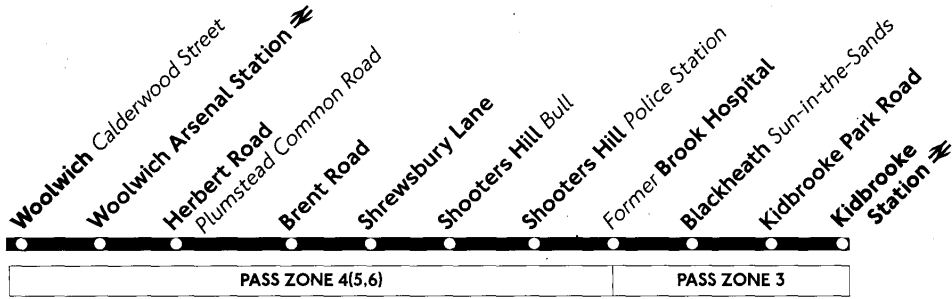

178

Woolwich - Shooters Hill - Kidbrooke

Daily

Mondays to Fridays

Woolwich Calderwood Street	0512	0547	0559	0617	0631	0644	0656	0710	0722	0737	0752	0807	0822	0837	0854	0910	0928	0944
Woolwich Arsenal Station ⇌	0513	0548	0600	0618	0632	0645	0657	0711	0723	0739	0754	0809	0824	0839	0856	0912	0930	0946
Herbert Road Plumstead Common Road	0518	0553	0605	0623	0637	0650	0702	0716	0728	0744	0759	0814	0829	0844	0901	0917	0935	0951
Shooters Hill Bull	0524	0559	0611	0629	0643	0656	0709	0723	0736	0751	0806	0821	0836	0851	0908	0924	0942	0958
Shooters Hill Police Station	0526	0601	0613	0631	0645	0658	0712	0726	0740	0755	0810	0825	0840	0855	0912	0928	0945	1000
Blackheath Sun-in-the-Sands	0531	0606	0618	0636	0650	0703	0718	0732	0748	0803	0818	0833	0848	0903	0920	0936	0951	1006
Kidbrooke Station ⇌	0534	0609	0621	0639	0653	0706	0722	0737	0752	0807	0822	0837	0852	0907	0924	0939	0954	1009

Woolwich Calderwood Street	0959	Then	14	29	44	59				1514	1529	1544	1559	1614	1629	1644	1659	1714	1729	1744
Woolwich Arsenal Station ⇌	1001	every	16	31	46	01				1516	1531	1546	1601	1616	1631	1646	1701	1716	1731	1746
Herbert Road Plumstead Common Road	1006	15 minutes,	21	36	51	06				1521	1537	1552	1607	1622	1637	1652	1707	1722	1737	1752
Shooters Hill Bull	1013	at these	28	43	58	13	until			1528	1545	1600	1615	1630	1645	1700	1715	1730	1745	1800
Shooters Hill Police Station	1015	minutes	30	45	00	15				1530	1547	1602	1617	1632	1647	1702	1717	1732	1747	1802
Blackheath Sun-in-the-Sands	1021	past the	36	51	06	21				1536	1553	1608	1623	1638	1653	1708	1723	1738	1753	1808
Kidbrooke Station ⇌	1024	hour	39	54	09	24				1539	1557	1612	1627	1642	1657	1712	1727	1742	1757	1812

Woolwich Calderwood Street	1759	1814	1829	1845	1905	1925	1945	2005	2030	Then	00	30			2400					
Woolwich Arsenal Station ⇌	1801	1816	1831	1846	1906	1926	1946	2006	2031	every	01	31			0001					
Herbert Road Plumstead Common Road	1807	1822	1836	1851	1911	1931	1951	2011	2036	30 minutes,	06	36			0006					
Shooters Hill Bull	1815	1830	1843	1858	1918	1938	1958	2017	2042	at these	12	42	until		0012					
Shooters Hill Police Station	1817	1832	1845	1900	1920	1940	2000	2019	2044	minutes	14	44			0014					
Blackheath Sun-in-the-Sands	1823	1838	1851	1906	1926	1946	2006	2024	2049	past the	19	49			0019					
Kidbrooke Station ⇌	1827	1841	1854	1909	1929	1949	2009	2027	2052	hour	22	52			0022					

Saturdays

Woolwich Calderwood Street	0525	0555	0625	0655	0725	0745	0802	0817	0832	0846	0901	0916	0931	0946	1000	1015	1030	1045
Woolwich Arsenal Station ⇌	0526	0556	0626	0656	0726	0746	0803	0818	0833	0847	0902	0917	0932	0947	1002	1017	1032	1047
Herbert Road Plumstead Common Road	0531	0601	0631	0701	0731	0751	0808	0823	0838	0852	0907	0922	0937	0952	1007	1022	1037	1052
Shooters Hill Bull	0537	0607	0637	0707	0737	0757	0814	0829	0844	0858	0913	0928	0943	0958	1013	1028	1043	1058
Shooters Hill Police Station	0539	0609	0639	0709	0739	0759	0816	0831	0846	0900	0915	0930	0945	1000	1015	1030	1045	1100
Blackheath Sun-in-the-Sands	0544	0614	0644	0714	0744	0804	0821	0836	0851	0906	0921	0936	0951	1006	1021	1036	1051	1106
Kidbrooke Station ⇌	0547	0617	0647	0717	0747	0807	0824	0839	0854	0909	0924	0939	0954	1009	1024	1039	1054	1109