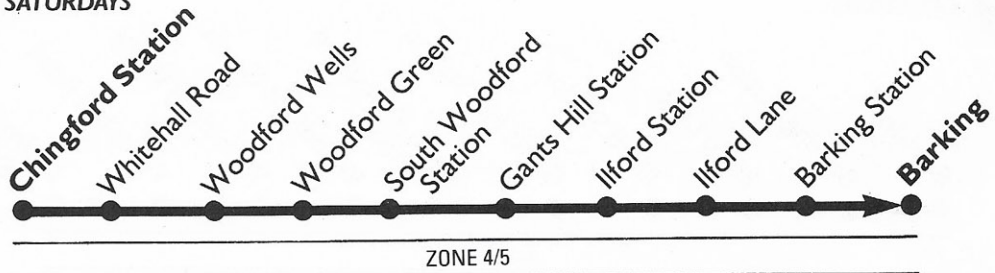

Mondays to Fridays

Chingford Station ⇌	...	0605	0625	0640	0700	0720	0740	0800	0820	0840	0900	0915	0928	0949		1449	1507	1527	
Woodford Wells Horse & Well	...	0545	0611	0631	0646	0706	0727	0750	0812	0832	0852	0910	0925	0936	0957	Then every 20 mins. until	1457	1515	1537
Woodford Green Castle	...	0546	0612	0633	0647	0708	0729	0754	0816	0836	0856	0912	0927	0938	0959		1459	1517	1539
South Woodford Stn. Cowslip Rd. ⊕	...	0552	0617	0639	0653	0713	0735	0801	0823	0843	0903	0919	0933	0944	1005		1505	1523	1549
Gants Hill Station ⊕	...	0601	0626	0648	0700	0722	0747	0813	0835	0855	0915	0926	0944	0954	1014		1514	1533	1555
Ilford Station Cranbrook Road ⇌	...	0607	0632	0654	0706	0730	0756	0822	0844	0904	0924	0938	0952	1003	1023		1523	1542	1604
Barking Station ⊕ ⇌	...	0613	0638	0700	0714	0737	0806	0833	0855	0915	0935	0946	0959	1010	1030		1530	1551	1614
Barking Blakes Corner (London Road)	...	0616	0641	0703	0717	0740	0810	0838	0900	0920	0940	0949	1002	1013	1033		1533	1555	1620
Chingford Station ⇌	...	1547	1747	1807	1827	1848	1910	1935	2000	2020	2050	Then at these minutes past each hour	20 50	26 56	32 56	UNTIL	2320	2350	0020
Woodford Wells Horse & Well	...	1558	1758	1818	1835	1854	1916	1941	2006	2026	2056	27 57	33 03	39 03	45 03		2326	2356	0026
Woodford Green Castle	...	1600	1800	1820	1837	1855	1917	1942	2007	2027	2057	33 03	39 03	45 03	51 03		2327	2357	0027
South Woodford Stn. Cowslip Rd. ⊕	...	1606	1806	1826	1843	1901	1922	1947	2012	2033	2103	42 12	48 12	54 12	00 12		2333	0003	0033
Gants Hill Station ⊕	...	1617	1817	1837	1854	1910	1931	1956	2021	2042	2112	48 18	54 24	00 18		2342	0012	0042	
Ilford Station Cranbrook Road ⇌	...	1626	1826	1846	1903	1916	1937	2002	2027	2048	2118	57 27	00 18	06 18		2348	...	...	
Barking Station ⊕ ⇌	...	1636	1836	1855	1909	1922	1943	2008	2033	2054	2124					2354	...	...	
Barking Blakes Corner (London Road)	...	1642	1842	1900	1912	1925	1946	2011	2036	2057	2127					2357	...	...	

Saturdays