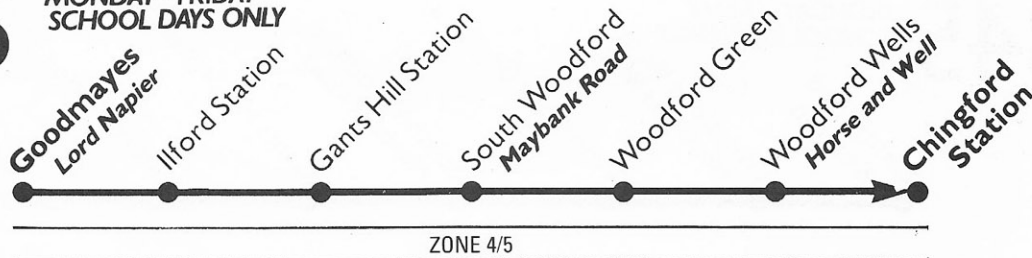

Mondays to Fridays

Goodmayes <i>Lord Napier</i>	0730	0740	0745	...	...
Ilford Station <i>Cranbrook Road</i> ⇌	0742	0752	0757	...	...
Gants Hill Station ⊕	0748	0758	0803	...	...
South Woodford Stn. <i>Maybank Rd.</i> ⊕	0800	0810	0815	...	...
Woodford Green Castle	0809	0819	0824	...	1540
Woodford Wells Horse & Well	0814	0824	0829	...	1543
Chingford Station ⇌	0823	0833	0838	...	1553

No service on Saturdays, Sundays or Public Holidays

LONDON TRANSPORT SERVICE

Operated by Grey Green (Route 179) and London Buses (Route 345)

If you have any comments regarding this service, please contact: Head of Public Relations, London Regional Transport, 55 Broadway, London SW1H 0BD.

We do all we can to run the services shown but circumstances beyond our control mean that we may not always succeed. Sunday services generally run on Public Holidays. Special services run during the Christmas and New Year Holiday, with no buses on Christmas Day.

Travel Information

071-222 1234