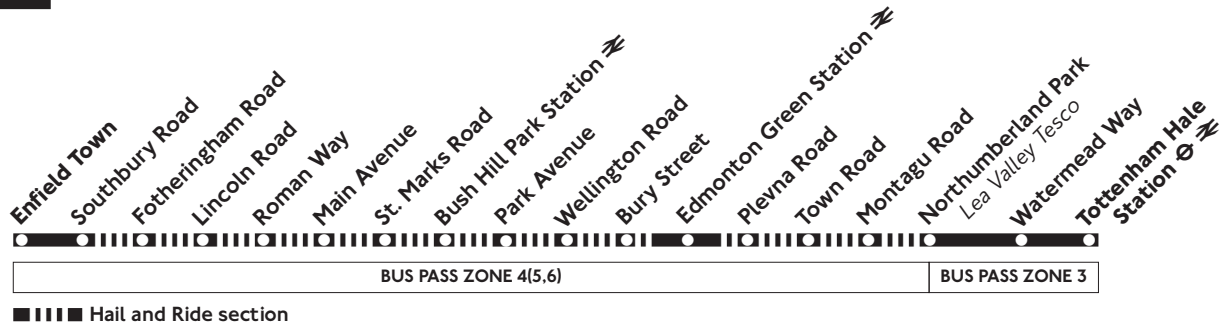

### Mondays to Fridays

<b>Enfield Town</b> Little Park Gardens	0430	0450	0510	0530	0545	Then	0706	Then	1858	Then every	13	28	43	58	0028
<b>Bush Hill Park Station</b> ⇄	0439	0459	0519	0539	0554	about	0715	about	1907	15 minutes	22	37	52	07	0037
<b>Edmonton Green Station</b> ⇄	0448	0508	0528	0548	0603	every	0725	every	1916	at these	31	46	01	16	until 0046
<b>Northumberland Park</b> Lea Valley Tesco	0456	0516	0536	0556	0611	12 minutes	0737	10 minutes	1924	minutes past	39	54	09	24	0054
<b>Tottenham Hale Station</b> ⇄	0502	0522	0542	0602	0617	until	0747	until	1930	the hour	45	00	15	30	0100