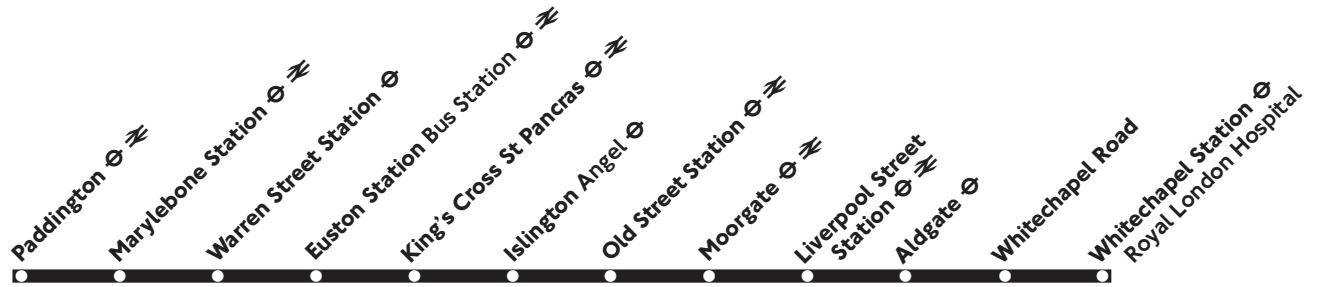

205

Paddington - King's Cross - Whitechapel

Daily

Monday - Friday

Paddington Station	0505	0605	0617	0628	0639	1900	0026
Marylebone Station	0510	0610	0622	0634	0646	1907	0031
Baker Street Station Marylebone Rd	0512	0612	0625	0637	0649	1910	0033
Warren Street Station	0516	Then	0616	0629	0641	0653	Then about
Euston Station Bus Station	0519	every	0619	0632	0644	0656	every
King's Cross Station	0522	15 minutes	0622	0636	0648	0700	10 minutes
Islington Angel	0526	until	0626	0641	0654	0707	until
Moorgate Finsbury Square	0532		0632	0647	0700	0714	
Liverpool Street Bus Station	0536		0636	0651	0704	0719	
Aldgate Station St Botolph Street	0539		0639	0654	0708	0723	
Whitechapel Stn Royal London Hosp.	0544		0644	0659	0714	0729	

Saturday (also Good Friday)

Paddington Station	0505	0705	0824	1758	0026
Marylebone Station	0510	0710	0830	1806	0031
Baker Street Station Marylebone Rd	0512	0712	0833	1809	0033
Warren Street Station	0516	Then	0716	Then about	0837
Euston Station Bus Station	0519	every	0719	every	0840
King's Cross Station	0522	15 minutes	0722	12 minutes	0844
Islington Angel	0526	until	0726	until	0849
Moorgate Finsbury Square	0532		0732		0855
Liverpool Street Bus Station	0536		0736		0859
Aldgate Station St Botolph Street	0539		0739		0902
Whitechapel Stn Royal London Hosp.	0544		0744		0908