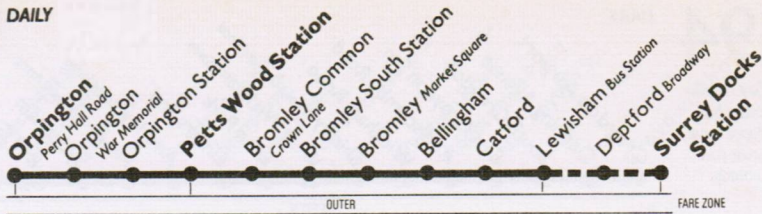

Monday-Saturday only.

Saturday shopping hours only.

Mondays to Fridays

NOTE: Between Petts Wood Station and Lewisham Bus Station buses run every 10 minutes during peak hours.

Orpington Perry Hall Road	0645	0710	0730	0750	0810	0830	0850	0910	0947
Orpington Station	0652	0717	0737	0757	0817	0837	0857	0917	0954
Petts Wood Station	0628	0638	0648	0659	0727	0747	0807	0827	0847
Bromley Common Crown	0636	0646	0656	0707	0736	0756	0816	0836	0856
Bromley South Station	0641	0651	0701	0712	0741	0801	0821	0841	0901
Bromley Market Square	0643	0653	0703	0714	0743	0803	0823	0843	0903
Bromley Road Downham Way	0650	0710	0721	0731	0750	0810	0830	0850	0910
Catford Garage	0524	0541	0601	0621	0639	0652	0704	0714	0725
Catford Lewisham Town Hall	0527	0544	0604	0624	0642	0655	0707	0717	0728
Lewisham Bus Station	0535	0552	0612	0632	0650	0703	0715	0725	0736
Orpington Perry Hall Road	0935	0940	0945	0950	1005	1012	1015	1020	1025
Orpington Station	0942	0947	0952	0957	1010	1017	1020	1025	1030
Petts Wood Station	0939	0950	1006A	1005	1020	1027	1030	1035	1040
Bromley Common Crown	0948	0959	1011	1014	1029	1036	1039	1044	1049
Bromley South Station	0953	1004	1016	1019	1034	1041	1044	1049	1054
Bromley Market Square	0955	1006	1018	1021	1036	1043	1046	1051	1056
Bromley Road Downham Way	1022	1035	1025	1038	1044	each	58	13	28
Catford Garage	1006	1017	1029	1032	1047	hour	02	17	32
Catford Lewisham Town Hall	1009	1020	1032	1035	1050	05	20	35	50
Lewisham Bus Station	1017	1028	1043	1058	13	28	43	58	1628
Orpington Perry Hall Road	1730	1750	1810	1830	1848	1902	22	42	02
Orpington Station	1737	1757	1817	1837	1855	1909	Then	29	49
Petts Wood Station	1745	1755	1805	1815	1825	1835	1844	at	36
Bromley Common Crown	1754	1804	1814	1824	1834	1843	1852	1901	1924
Bromley South Station	1759	1809	1819	1829	1839	1848	1857	1915	1929
Bromley Market Square	1801	1811	1821	1831	1841	1850	1859	1907	1917
Bromley Road Downham Way	1808	1818	1828	1838	1848	1857	1906	1914	1924
Catford Garage	1812	1822	1832	1842	1852	1901	1910	1918	1928
Catford Lewisham Town Hall	1816	1826	1845	1904	1913	1921	1931	1945	hour
Lewisham Bus Station	1824	1834	1853	1912	1921	1939	1953	13	33

Additional buses, Mondays to Fridays: Catford Garage to Lewisham Bus Station at 1514, 1544 and 1609.

Saturdays

NOTE: Between Petts Wood Station and Surrey Docks Station buses run every 10 minutes from 1000 until 1730.