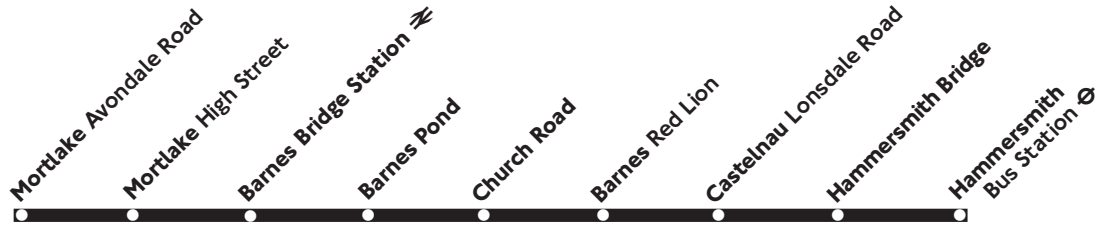

Sunday and other Public Holidays

Hammersmith Bus Station ⚡	0515 Then	0915 Then	0105
Castelnau Lonsdale Road	0518 every	0918 about	0108
Barnes Red Lion	0521 15	0921 every	0111
Barnes Pond	0523 minutes	0923 10 minutes	0113
Mortlake Avondale Road	0526 until	0926 until	0116

21.8.04 T5690O

209

Mortlake - Barnes - Hammersmith

Daily

Monday - Friday

Mortlake Avondale Road	0500 Then	0630 Then	2040 Then	0050
Barnes Pond	0503 every	0633 about	2043 about	0053
Barnes Red Lion	0508 15	0635 every	2045 every	0055
Castelnau Lonsdale Road	0509 minutes	0639 4-8 minutes	2049 10 minutes	0059
Hammersmith Bus Station ⚡	0512 until	0642 until	2052 until	0102

Saturday (also Good Friday)

Mortlake Avondale Road	0500 Then	0700 Then	0850 Then	2050 Then	0050
Barnes Pond	0503 every	0703 about	0853 about	2053 about	0053
Barnes Red Lion	0505 15	0705 every	0855 every	2055 every	0055
Castelnau Lonsdale Road	0509 minutes	0709 10-12 mins	0859 6-8 minutes	2059 10 minutes	0059
Hammersmith Bus Station ⚡	0512 until	0712 until	0902 until	2102 until	0102