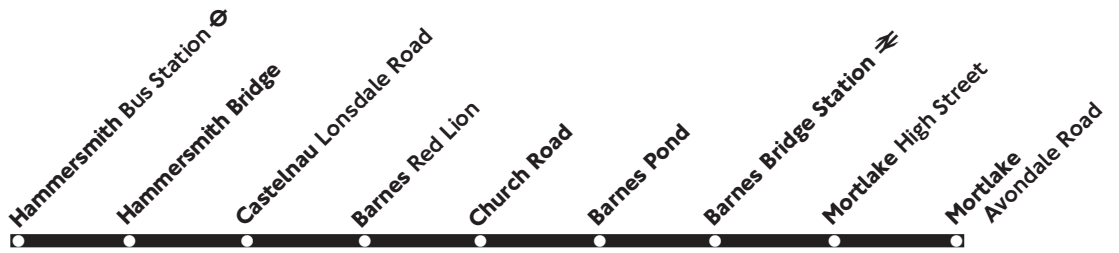

209

Hammersmith - Barnes - Mortlake

Daily

Monday - Friday

Hammersmith Bus Station ⚡	0515 Then	0645 Then	2055 Then	0105
Castelnau Lonsdale Road	0518 every	0648 about	2058 about	0108
Barnes Red Lion	0521 15	0651 every	2111 every	0111
Barnes Pond	0523 minutes	0653 4-8 minutes	2113 10 minutes	0113
Mortlake Avondale Road	0526 until	0656 until	2116 until	0116

Saturday (also Good Friday)

Hammersmith Bus Station ⚡	0515 Then	0715 Then	0905 Then	2105 Then	0105
Castelnau Lonsdale Road	0518 every	0718 about	0908 about	2108 about	0108
Barnes Red Lion	0521 15	0721 every	0911 every	2111 every	0111
Barnes Pond	0523 minutes	0723 10-12 mins	0915 6-8 minutes	2113 10 minutes	0113
Mortlake Avondale Road	0526 until	0726 until	0918 until	2116 until	0116

Saturday (also Good Friday)

Mortlake Avondale Road	0500 Then	0700 Then	0850 Then	2050 Then	0050
Barnes Pond	0503 every	0703 about	0853 about	2053 about	0053
Barnes Red Lion	0505 15	0705 every	0855 every	2055 every	0055
Castelnau Lonsdale Road	0509 minutes	0709 10-12 mins	0859 6-8 minutes	2059 10 minutes	0059
Hammersmith Bus Station ⚡	0512 until	0712 until	0902 until	2102 until	0102