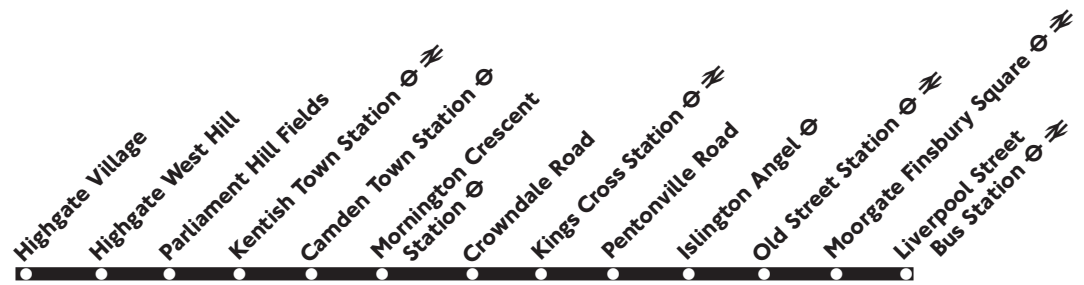

16.4.04 T54750

214

Highgate - Camden Town - Liverpool Street

Monday - Friday

Highgate Village North Road	0010	0025	0040	0055	Then	10	25	40	55	0510	0525	0540	0623	1837
Parliament Hill Fields	0014	0029	0044	0059	every	14	29	44	59	0514	0529	0544	Then 0627	Then 1842
Kentish Town Station	0018	0033	0048	0103	15 minutes	18	33	48	03	0518	0533	0548	about 0631	about 1849
Camden Town Station	0023	0038	0053	0108	at these	23	38	53	08	until 0523	0538	0553	every 0636	every 1855
Kings Cross Station	0029	0044	0059	0114	minutes	29	44	59	14	0529	0544	0559	12 0642	7-8 1903
Islington Angel	0033	0048	0103	0118	past	33	48	03	18	0533	0548	0603	mins 0646	minutes 1908
Moorgate Finsbury Square	0039	0054	0109	0124	the	39	54	09	24	0539	0554	0609	until 0652	until 1915
Liverpool Street Bus Station	0042	0057	0112	0127	hour	42	57	12	27	0542	0557	0612	0655	1918
Highgate Village North Road	1847			2028						2340	2355			
Parliament Hill Fields	1852	Then		2032	Then					2344	2359			
Kentish Town Station	1859	about		2035	about					2348	0003			
Camden Town Station	1905	every		2041	every					2353	0008			
Kings Cross Station	1913	10		2047	12					2359	0014			
Islington Angel	1918	minutes		2051	minutes					0003	0018			
Moorgate Finsbury Square	1925	until		2057	until					0009	0024			
Liverpool Street Bus Station	1928			2100						0012	0027			