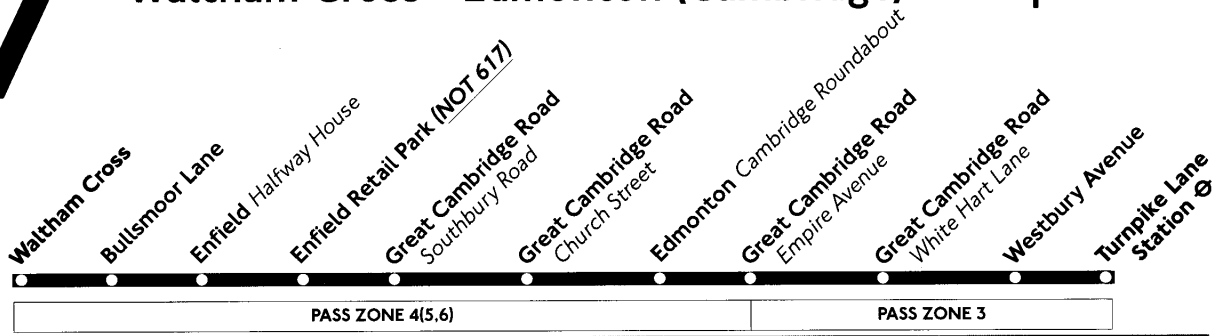

217

Waltham Cross - Edmonton (Cambridge) - Turnpike Lane

Daily

Including school bus
617

Mondays to Fridays

Waltham Cross Bus Station	0515	0535	0555	0615	0630	0642	0655	0708	0721	0734	0749	0804	0819	0834	0849	0906	0924	0942
Enfield Halfway House	0524	0544	0604	0624	0640	0653	0707	0721	0735	0750	0805	0820	0835	0850	0905	0922	0940	0956
Enfield Retail Park Sainsbury's	0526	0546	0606	0626	0642	0655	0709	0724	0738	0753	0808	0823	0838	0853	0908	0925	0943	0959
Great Cambridge Road Southbury Road	0528	0548	0608	0628	0644	0657	0711	0726	0741	0756	0811	0826	0841	0856	0911	0928	0946	1002
Great Cambridge Road Church Street	0533	0553	0613	0633	0649	0705	0719	0734	0749	0804	0819	0834	0849	0904	0919	0936	0953	1008
Edmonton Cambridge Roundabout	0536	0556	0616	0636	0652	0710	0725	0740	0755	0810	0825	0840	0855	0910	0925	0941	0957	1012
Turnpike Lane Station	0545	0605	0625	0645	0705	0723	0738	0753	0808	0823	0838	0853	0908	0923	0938	0953	1008	1023

Waltham Cross Bus Station	1000	1015	1030	1045	Then every 15 minutes,	00	15	30	45	1500	1512	1525	1538	1553	1605	1609	1623	1638	
St. Ignatius College	↓	↓	↓	↓	↓	↓	↓	↓	↓	↓	↓	↓	↓	↓	↓	↓	↓	↓	↓
Enfield Halfway House	1012	1027	1042	1057	1100	12	27	42	57	1512	1524	1529	1538	1553	1609	1608	1623	1638	
Enfield Retail Park Sainsbury's	1015	1030	1045	1100	1100	15	30	45	00	1515	1527	1541	1556	1609	1611	1626	1641	1656	
Great Cambridge Road Southbury Road	1017	1032	1047	1102	1102	17	32	47	02	1517	1529	1533	1543	1558	1613	1613	1628	1643	
Great Cambridge Road Church Street	1023	1038	1053	1108	1108	23	38	53	08	1523	1535	1539	1550	1605	1619	1620	1635	1650	
Edmonton Cambridge Roundabout	1027	1042	1057	1112	1112	27	42	57	12	1527	1540	1544	1555	1610	1624	1625	1640	1655	
Turnpike Lane Station	1038	1053	1108	1123	1123	38	53	08	23	1538	1553	1554	1608	1623	1634	1638	1653	1708	

Waltham Cross Bus Station	1624	1639	1654	1709	1724	1739	1754	1810	1830	1850	1910	1930	1950	Then every 20 minutes,	10	30	50	2350
Enfield Halfway House	1638	1653	1708	1723	1738	1753	1808	1824	1841	1900	1920	1939	1959	2003	19	39	59	2359
Enfield Retail Park Sainsbury's	1641	1656	1711	1726	1741	1756	1811	1827	1844	1903	1923	1941	2001	2003	21	41	01	0001
Great Cambridge Road Southbury Road	1643	1658	1713	1728	1743	1758	1813	1829	1847	1905	1925	1943	2003	2003	23	43	03	0003
Great Cambridge Road Church Street	1650	1705	1720	1735	1750	1805	1820	1836	1854	1911	1931	1948	2008	2008	28	48	08	0008
Edmonton Cambridge Roundabout	1655	1710	1725	1740	1755	1810	1825	1841	1858	1915	1935	1951	2011	2011	31	51	11	0011
Turnpike Lane Station	1708	1723	1738	1753	1808	1823	1838	1853	1908	1925	1945	2000	2020	2020	40	00	20	0020

Saturdays