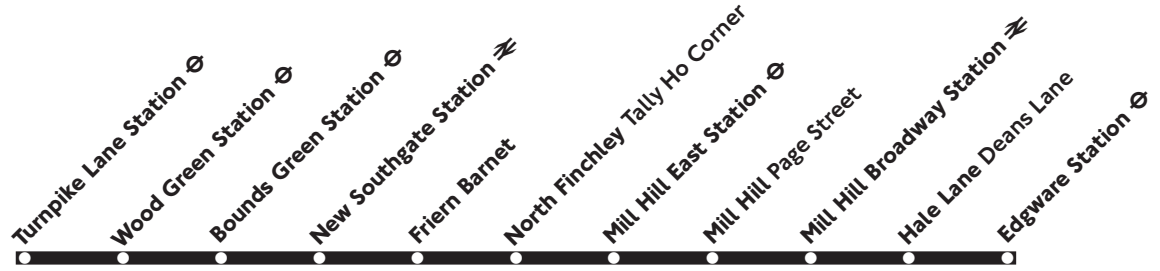

221

Turnpike Lane - North Finchley - Edgware

Daily

Monday - Friday

* Between 0630 and 1930 extra buses provide a bus about every 6 minutes between Turnpike Lane and North Finchley

Turnpike Lane Station ⇄	0525	0540	0555	0607	0619		0011
Wood Green Station ⇄	0528	0543	0558	0610	0623		0015
Bounds Green Station ⇄	0533	0548	0603	0616	0629	Then	0021
Friern Barnet Town Hall	0540	0555	0610	0623	0636	about	0028
North Finchley Tally Ho Corner	0543	0558	0613	0627	0640	every	0032
Mill Hill East Station ⇄	0551	0607	0623	0637	0650	12*	0041
Mill Hill Page Street	0556	0612	0628	0642	0655	minutes	0046
Mill Hill Broadway Station ⇄	0600	0616	0632	0646	0659	until	0050
Hale Lane Deans Lane	0603	0619	0635	0649	0702		0053
Edgware Station ⇄	0607	0623	0639	0653	0707		0057

Saturday (also Good Friday)

* Between 0730 and 1830 extra buses provide a bus about every 6 minutes between Turnpike Lane and North Finchley

Turnpike Lane Station ⇄	0525	0540	0555	0610	0625	0640	0655		0011
Wood Green Station ⇄	0528	0543	0558	0613	0628	0644	0659		0015
Bounds Green Station ⇄	0533	0548	0603	0618	0634	0650	0705	Then	0021
Friern Barnet Town Hall	0540	0555	0610	0625	0641	0657	0712	about	0028
North Finchley Tally Ho Corner	0543	0558	0613	0629	0645	0701	0716	every	0032
Mill Hill East Station ⇄	0551	0607	0623	0639	0655	0711	0726	12*	0041
Mill Hill Page Street	0556	0612	0628	0644	0700	0716	0731	minutes	0046
Mill Hill Broadway Station ⇄	0600	0616	0632	0648	0704	0720	0735	until	0050
Hale Lane Deans Lane	0603	0619	0635	0651	0707	0723	0738		0053
Edgware Station ⇄	0607	0623	0639	0655	0711	0727	0742		0057

Sunday and other Public Holidays

Turnpike Lane Station ⇄	0525		0655		0919	0931	0943	0955	1007	1018	1029		0011
Wood Green Station ⇄	0528		0658		0922	0934	0946	0958	1010	1022	1035		0015
Bounds Green Station ⇄	0533	Then	0703	Then	0927	0939	0951	1003	1015	1028	1042	Then	0021
Friern Barnet Town Hall	0540	every	0710	about	0934	0946	0958	1010	1022	1036	1050	about	0028
North Finchley Tally Ho Corner	0543	15	0713	every	0937	0949	1001	1014	1027	1041	1055	every	0032
Mill Hill East Station ⇄	0551	minutes	0721	12	0945	0957	1010	1024	1038	1052	1106	12	0041
Mill Hill Page Street	0556	until	0726	minutes	0950	1002	1015	1029	1043	1057	1111	minutes	0046
Mill Hill Broadway Station ⇄	0600		0730	until	0954	1006	1020	1034	1048	1102	1116	until	0050
Hale Lane Deans Lane	0603		0733		0957	1010	1024	1038	1052	1106	1120		0053
Edgware Station ⇄	0607		0737		1001	1015	1029	1043	1057	1111	1125		0057

4.9.04 T5710T