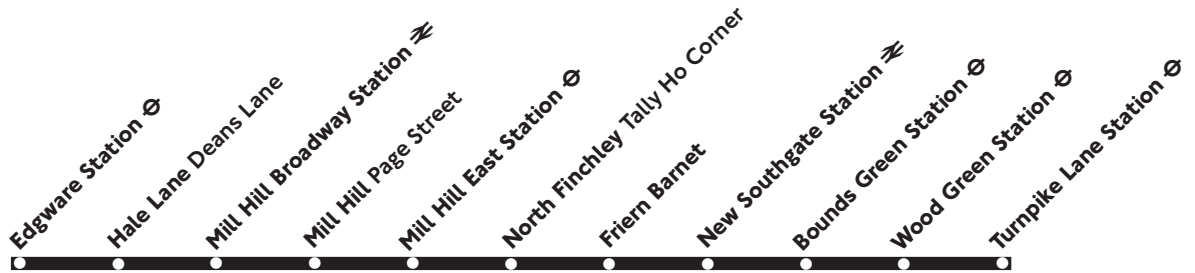

## Edgware - North Finchley - Turnpike Lane

Daily

### Monday - Friday

\* Between 0630 and 1930 extra buses provide a bus about every 6 minutes between North Finchley and Turnpike Lane

Edgware Station ⇌	0530	0545	---	0600	---	0613		0009
Hale Lane Deans Lane	0534	0549	---	0604	---	0618		0013
Mill Hill Broadway Station ⇌	0537	0552	---	0607	---	0621	Then	0016
Mill Hill Page Street	0541	0556	---	0611	---	0625	about	0020
Mill Hill East Station ⇌	0546	0601	---	0616	---	0630	every	0025
North Finchley Tally Ho Corner	0554	0609	0617	0625	0633	0640	12*	0033
Friern Barnet Town Hall	0558	0613	0622	0630	0638	0645	minutes	0038
Bounds Green Station ⇌	0604	0620	0629	0637	0645	0652	until	0045
Wood Green Station ⇌	0608	0624	0633	0641	0649	0656		0049
Turnpike Lane Station ⇌	0612	0629	0638	0646	0654	0701		0054

### Saturday (also Good Friday)

\* Between 0730 and 1830 extra buses provide a bus about every 6 minutes between North Finchley and Turnpike Lane

Edgware Station ⇌	0530	0545	0600	0615	0630	0645		0009
Hale Lane Deans Lane	0534	0549	0604	0619	0635	0650		0013
Mill Hill Broadway Station ⇌	0537	0552	0607	0622	0638	0653	Then	0016
Mill Hill Page Street	0541	0556	0611	0626	0642	0657	about	0020
Mill Hill East Station ⇌	0546	0601	0616	0631	0647	0702	every	0025
North Finchley Tally Ho Corner	0554	0609	0625	0641	0657	0712	12*	0033
Friern Barnet Town Hall	0558	0613	0630	0646	0702	0717	minutes	0038
Bounds Green Station ⇌	0604	0620	0637	0653	0709	0724	until	0045
Wood Green Station ⇌	0608	0624	0641	0657	0713	0728		0049
Turnpike Lane Station ⇌	0612	0629	0646	0702	0718	0733		0054