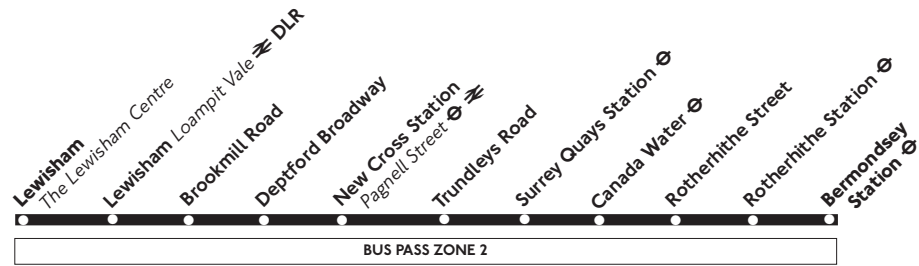

225

Lewisham - New Cross - Bermondsey

Daily

Mondays to Fridays

Lewisham The Lewisham Centre	0444	0514	0534	0554	0612	0626	0638	0650	0700	0713	0726	0740	0755	0810	0825	0840	0855	0910
New Cross Station Pagnell Street	0453	0523	0543	0603	0621	0637	0651	0704	0719	0734	0749	0804	0819	0834	0849	0904	0919	0934
Surrey Quays Station	0458	0528	0548	0608	0626	0643	0658	0713	0728	0743	0758	0813	0828	0843	0858	0913	0928	0943
Canada Water Station	0501	0531	0551	0611	0629	0646	0701	0716	0731	0746	0801	0816	0831	0846	0901	0916	0931	0946
Rotherhithe Street Holiday Inn	0504	0534	0554	0614	0632	0651	0706	0721	0736	0751	0806	0821	0836	0851	0906	0921	0936	0951
Rotherhithe Station	0507	0537	0557	0617	0636	0656	0711	0726	0741	0756	0811	0826	0841	0856	0911	0926	0941	0956
Bermondsey Station	0510	0540	0600	0620	0640	0700	0715	0730	0745	0800	0815	0830	0845	0900	0915	0930	0945	1000
Lewisham The Lewisham Centre	0925	0941	0956	Then	11	26	41	56		1511	1525	1538	1553	1608	1623	1638	1653	1708
New Cross Station Pagnell Street	0949	1002	1014	every	29	44	59	14		1529	1544	1559	1614	1629	1644	1659	1714	1729
Surrey Quays Station	0958	1009	1020	15 minutes,	35	50	05	20		1535	1550	1605	1620	1635	1650	1705	1720	1735
Canada Water Station	1001	1012	1023	at these	38	53	08	23	until	1538	1553	1608	1623	1638	1653	1708	1723	1738
Rotherhithe Street Holiday Inn	1006	1017	1028	minutes	43	58	13	28		1543	1558	1613	1628	1643	1658	1713	1728	1743
Rotherhithe Station	1011	1022	1033	past the	48	03	18	33		1548	1603	1618	1633	1648	1703	1718	1733	1748
Bermondsey Station	1015	1026	1037	hour	52	07	22	37		1552	1607	1622	1637	1652	1707	1722	1737	1752
Lewisham The Lewisham Centre	1723	1738	1753	1808	1823	1840	1855	1910	1925	1945	Then	05	25	45				0105
New Cross Station Pagnell Street	1744	1759	1814	1829	1844	1858	1911	1924	1937	1957	every	17	37	57				0117
Surrey Quays Station	1750	1805	1820	1835	1850	1903	1916	1929	1942	2002	20 minutes,	22	42	02				0122
Canada Water Station	1753	1808	1823	1838	1853	1906	1919	1932	1945	2005	at these	25	45	05	until			0125
Rotherhithe Street Holiday Inn	1758	1813	1828	1843	1858	1910	1923	1936	1949	2009	minutes	29	49	09				0129
Rotherhithe Station	1803	1818	1833	1848	1902	1914	1927	1940	1953	2013	past the	33	53	13				0133
Bermondsey Station	1807	1822	1837	1851	1905	1917	1930	1943	1956	2016	hour	36	56	16				0136

Saturdays (also Good Friday)