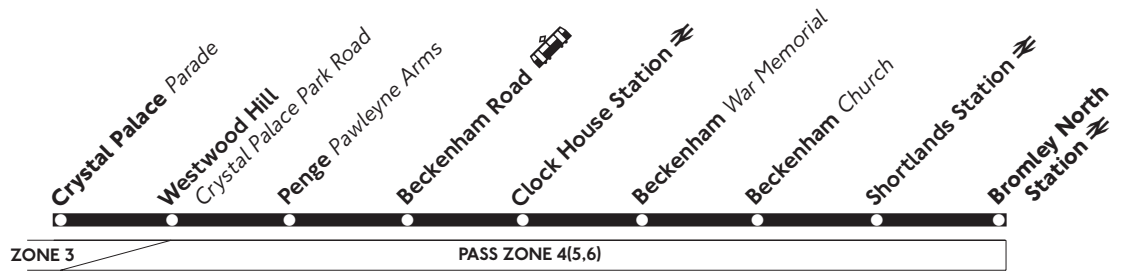

227

Crystal Palace - Beckenham - Bromley

Daily

Mondays to Fridays

Crystal Palace Parade	0542	Then	0702	Then	1930	Then	2100	Then	2200	2215	2230	2245	2300	2315
Penge Pawleyne Arms	0549	about	0711	about	1938	about	2107	about	2207	2222	2237	2252	2307	2322
Beckenham War Memorial	0554	every	0717	every	1944	every	2112	every	2212	2227	2242	2257	2312	2327
Shortlands Station ⇌	0600	12 minutes	0724	8 minutes	1952	10 minutes	2118	12 minutes	2218	2233	2248	2303	2318	2333
Bromley North Station ⇌	0605	until	0730	until	1957	until	2123	until	2223	2238	2253	2308	2323	2338