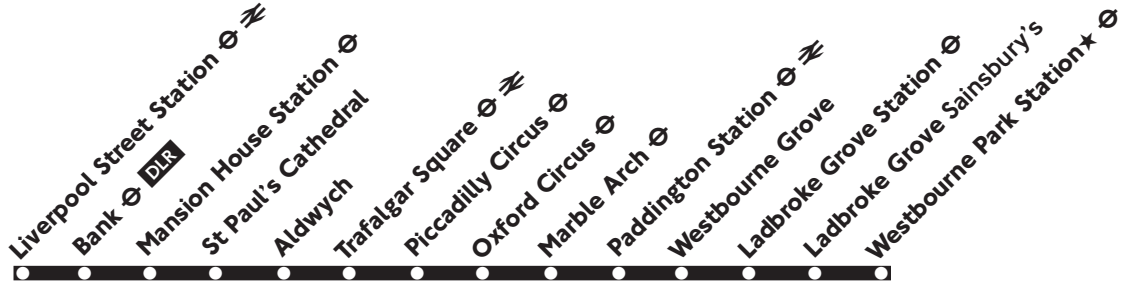

## Liverpool Street - Aldwych - Westbourne Park

During periods marked ★ not all buses run between **Ladbroke Grove Sainsbury's** and **Westbourne Park**.  
At these times there is at least a 12 minutes service to **Westbourne Park** (15 minutes early Saturday morning).

## Westbourne Park - Aldwych - Liverpool Street

During periods marked ★ not all buses run between Westbourne Park and Ladbroke Grove Sainsbury's. At these times there is at least a 12 minute service from Westbourne Park (15 minutes early Saturday morning).