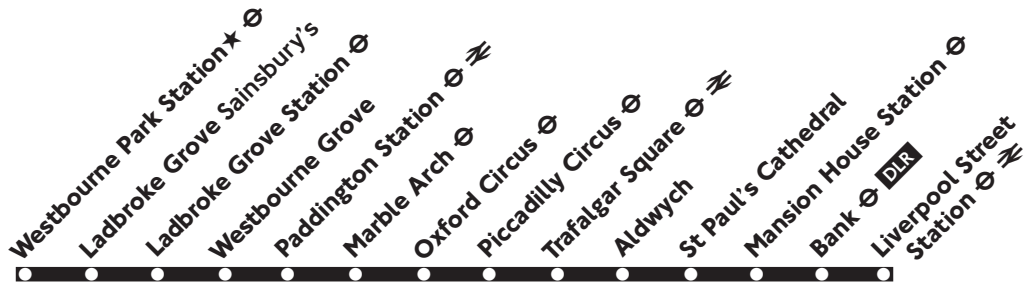

|                            |      |      |      |      |      |      |      |               |      |      |               |              |
|----------------------------|------|------|------|------|------|------|------|---------------|------|------|---------------|--------------|
| Liverpool Street Station   | 0654 | 0701 | 0709 | 0716 | 0724 | 0731 | 0739 | 0924          | 0931 | 0937 | 1853          | 2351         |
| Bank (DLR)                 | 0656 | 0703 | 0711 | 0718 | 0726 | 0734 | 0742 | 0927          | 0934 | 0940 | 1856          | 2354         |
| Aldwych                    | 0702 | 0709 | 0717 | 0724 | 0732 | 0741 | 0749 | Then 0934     | 0941 | 0947 | Then 1906     | Then 0004    |
| Trafalgar Square           | 0706 | 0713 | 0721 | 0728 | 0736 | 0745 | 0753 | about 0938    | 0945 | 0951 | about 1915    | about 0013   |
| Oxford Circus              | 0711 | 0718 | 0726 | 0734 | 0743 | 0752 | 0800 | every 0945    | 0952 | 0958 | every 1925    | every 0023   |
| Marble Arch                | 0715 | 0722 | 0730 | 0739 | 0748 | 0757 | 0805 | 7-8 0950      | 0957 | 1003 | 6 1931        | 10 0029      |
| Paddington Station         | 0721 | 0728 | 0736 | 0745 | 0754 | 0803 | 0811 | minutes★ 0956 | 1003 | 1009 | minutes★ 1939 | minutes 0037 |
| Ladbroke Grove Station     | 0732 | 0741 | 0750 | 0759 | 0808 | 0812 | 0825 | until 1010    | 1017 | 1023 | until 1952    | until 0050   |
| Ladbroke Grove Sainsbury's | 0736 | 0745 | 0754 | 0803 | 0812 | 0817 | 0829 | 1014          | 1021 | 1028 | 1958          | 0056         |
| Westbourne Park Station    | ---  | 0749 | ---  | 0807 | 0816 | ---  | 0833 | 1018          | ---  | 1031 | 2002          | 0100         |

## Westbourne Park - Aldwych - Liverpool Street

During periods marked ★ not all buses run between Westbourne Park and Ladbroke Grove Sainsbury's. At these times there is at least a 12 minute service from Westbourne Park (15 minutes early Saturday morning).