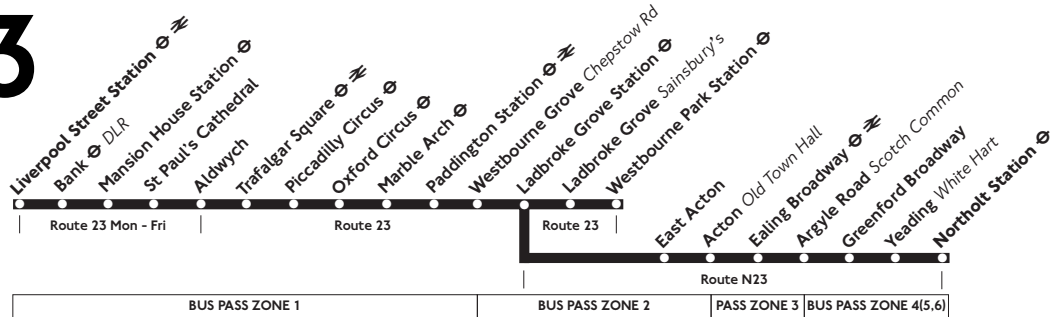

23

Liverpool Street - Aldwych - Westbourne Park (23) Aldwych - Ladbroke Grove - Northolt (N23)

Daily

N23

Every night

Mondays to Fridays

Liverpool Street Station	---	0556	0616	0636	0646	0654		0016
Bank (DLR)	---	0558	0618	0638	0649	0657	Then about every 5 minutes	0020
Aldwych	0541	0604	0624	0644	0656	0706		0025
Trafalgar Square	0543	0607	0627	0647	0700	0710		0029
Oxford Circus	0549	0613	0633	0655	0707	0718	(12 mins evenings)	0040
Marble Arch	0553	0617	0637	0659	0711	0723	Liverpool St. to Ladbroke	0045
Paddington Station	0559	0623	0643	0705	0717	0729		0053
Ladbroke Grove Station	0608	0632	0652	0714	0727	0739	Grove*	0104
Ladbroke Grove Sainsbury's	0612	0636	0656	0718	0731	0743	until	0108
Westbourne Park Station	0616	0640	0700	0724	---	0749		0114

* Not all buses run beyond Ladbroke Grove Sainsbury's and Westbourne Park. At most times there is at least a 15-20 minute service to Westbourne Park, but at certain times intervals may be longer.

Every night (N23)