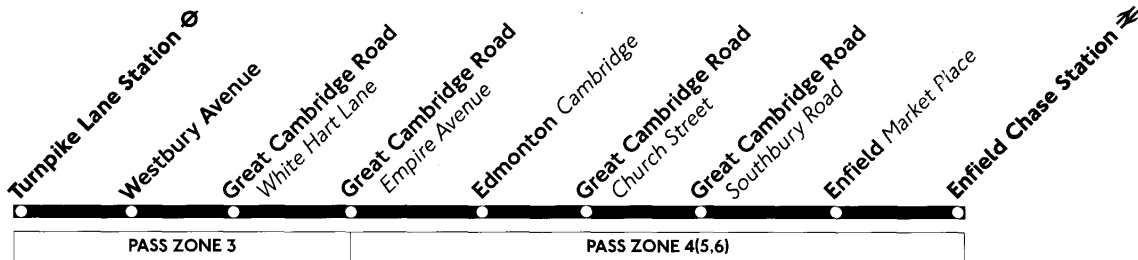

231

Turnpike Lane - Enfield - Enfield Chase

Daily

Mondays to Fridays

	SD																		
Turnpike Lane Station ⇄	0545	0605	0625	0645	0705	0721	0737	0752	0800	0807	0822	0837	0852	0907	0922	0937	0952	1007	
Edmonton Cambridge	0554	0614	0634	0654	0714	0730	0750	0805	0808	0820	0835	0850	0905	0920	0935	0949	1003	1018	
Great Cambridge Road Church Street	0557	0617	0637	0657	0717	0735	0755	0810	0815	0825	0840	0855	0910	0925	0939	0953	1007	1022	
Great Cambridge Road Southbury Road	0602	0622	0642	0702	0722	0740	0800	0815	0820	0830	0845	0900	0915	0930	0944	0958	1012	1027	
Enfield Town Cecil Road	0606	0626	0646	0706	0726	0746	0806	0821	---	0836	0851	0906	0921	0936	0950	1004	1018	1033	
Enfield Chase Station ⇄	0608	0628	0648	0708	0728	0748	0808	0823	---	0838	0853	0908	0923	0938	0952	1006	1020	1035	
Turnpike Lane Station ⇄	1022	1037	1052	Then every				07	22	37	52								
Edmonton Cambridge	1033	1048	1103	15 minutes,				18	33	48	03								
Great Cambridge Road Church Street	1037	1052	1107	at these				22	37	52	07	until							
Great Cambridge Road Southbury Road	1042	1057	1112	minutes				27	42	57	12								
Enfield Town Cecil Road	1048	1103	1118	past each				33	48	03	18								
Enfield Chase Station ⇄	1050	1105	1120	hour				35	50	05	20								
Turnpike Lane Station ⇄	1622	1637	1652	1707	1722	1737	1752	1807	1822	1837	1852	1907	1922	1940	2000	2020	2040	2100	
Edmonton Cambridge	1635	1650	1705	1720	1735	1750	1805	1820	1835	1849	1902	1917	1932	1949	2009	2029	2049	2109	
Great Cambridge Road Church Street	1641	1656	1711	1726	1741	1756	1811	1826	1840	1853	1906	1921	1935	1952	2012	2032	2052	2112	
Great Cambridge Road Southbury Road	1647	1702	1717	1732	1747	1802	1817	1832	1846	1859	1912	1927	1940	1957	2017	2037	2057	2117	
Enfield Town Cecil Road	1653	1708	1723	1738	1753	1808	1823	1837	1851	1904	1917	1931	1944	2001	2021	2041	2101	2121	
Enfield Chase Station ⇄	1655	1710	1725	1740	1755	1810	1825	1839	1853	1906	1919	1934	1946	2003	2023	2043	2103	2123	
Turnpike Lane Station ⇄	2120	2140	2200	2220	2240	2300	2320	2340	2400	0020	0040								
Edmonton Cambridge	2129	2149	2209	2229	2249	2309	2329	2349	0009	0029	0049								
Great Cambridge Road Church Street	2132	2152	2212	2232	2252	2312	2332	2352	0012	0032	0052								
Great Cambridge Road Southbury Road	2137	2157	2217	2237	2257	2317	2337	2357	0017	0037	0057								
Enfield Town Cecil Road	2141	2201	2221	2241	2301	2321	2341	0001	0021	0041	0101								
Enfield Chase Station ⇄	2143	2203	2223	2243	2303	2323	2343	0003	0023	0043	0103								

Saturdays