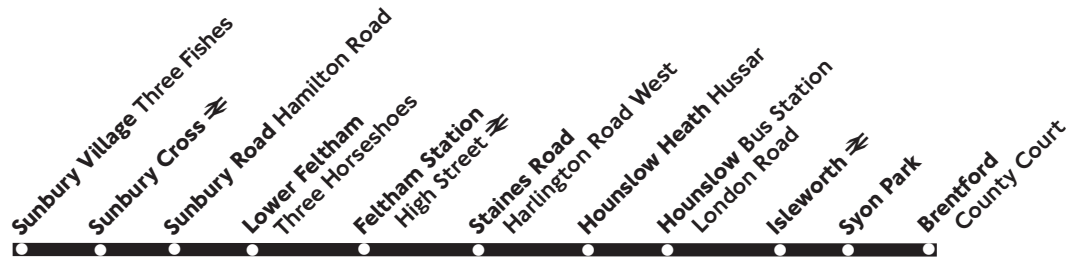

235

Sunbury - Hounslow - Brentford

Daily

Monday - Friday

Sunbury Village Three Fishes	0530		0654	0702		1824	1834	1844	1854	1904		2357
Sunbury Cross ⇌	0534	Then	0700	0710	Then	1830	1840	1850	1900	1910	Then	0001
Lower Feltham Three Horseshoes	0539	about	0708	0718	about	1838	1848	1858	1908	1918	about	0006
Feltham Station High Street ⇌	0542	every	0715	0725	every	1844	1854	1904	1914	1924	every	0009
Hounslow Heath Hussar	0548	12 minutes	0724	0734	8 minutes	1851	1901	1911	1921	1931	12 minutes	0014
Hounslow Bus Station, London Road	0558	until	0737	0747	until	1906	1916	1926	1936	1946	until	0024
Brentford County Court	0609		0753	0803		1920	1930	1940	1950	2000		0033

Saturday (also Good Friday)

Sunbury Village Three Fishes	0530	0545	0600	0615	0630	0645	0700	0712	0724	0736	0748	0800		0840	1743
Sunbury Cross ⇌	0534	0549	0604	0619	0634	0649	0704	0716	0728	0740	0752	0804	Then	0844	Then 1747
Lower Feltham Three Horseshoes	0539	0554	0609	0624	0639	0654	0709	0721	0733	0745	0757	0812	every	0852	about 1755
Feltham Station High Street ⇌	0542	0557	0612	0627	0642	0657	0712	0724	0736	0748	0800	0818	10	0858	every 1801
Hounslow Heath Hussar	0548	0603	0618	0633	0648	0703	0718	0730	0742	0754	0806	0826	minutes	0906	8 minutes 1809
Hounslow Bus Station, London Road	0558	0613	0628	0643	0658	0713	0728	0740	0752	0804	0822	0842	until	0922	until 1825
Brentford County Court	0607	0622	0637	0652	0707	0722	0737	0749	0801	0818	0836	0856		0936	1835
Sunbury Village Three Fishes	1753	1803	1813	1823	1833			2357							
Sunbury Cross ⇌	1757	1807	1817	1827	1837	Then		0001							
Lower Feltham Three Horseshoes	1805	1815	1825	1835	1842	about		0006							
Feltham Station High Street ⇌	1811	1821	1831	1838	1845	every		0009							
Hounslow Heath Hussar	1819	1829	1836	1843	1850	12 minutes		0014							
Hounslow Bus Station, London Road	1835	1845	1846	1853	1900	until		0024							
Brentford County Court	1844	1854	1855	1902	1909			0033							