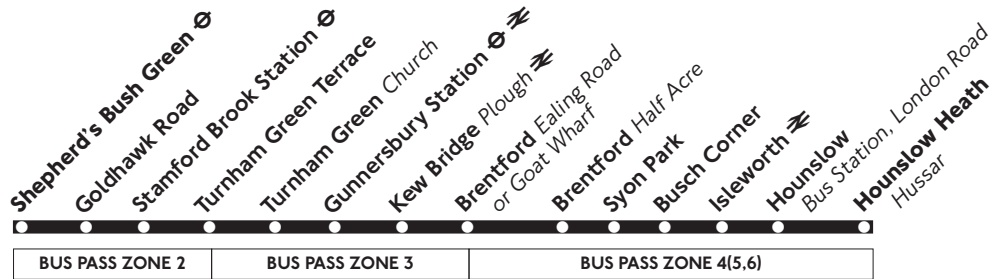

29.6.02
T40780

237

Daily

Shepherd's Bush - Brentford - Hounslow Heath

Mondays to Fridays

Shepherd's Bush Green	---	---	---	---	0500	0512	0524	0536	0548	0600					0700		1820
Stamford Brook Station	---	---	---	---	0507	0519	0531	0543	0555	0607					0710		1830
Turnham Green Church	---	---	---	---	0513	0525	0537	0549	0601	0613	Then				0717	Then	1839
Kew Bridge Plough	---	---	---	---	0517	0529	0541	0553	0605	0617	about				0725	about	1848
Brentford Half Acre	A	A	A	A	0521	0533	0545	0557	0609	0621	every 10 minutes				0730	every 8 minutes	1855
Isleworth Busch Corner	0444	0454	0504	0514	0524	0536	0548	0600	0612	0624	until				0734	until	1859
Hounslow Bus Station, London Road	0449	0459	0509	0519	0529	0541	0553	0605	0617	0629					0742		1908
Hounslow Heath Hussar	0459	0509	0519	0529	0539	0551	0603	0615	0627	0639					0755		1924
Shepherd's Bush Green	1825	1830			1901			0025									
Stamford Brook Station	1835	1840			1911			0032									
Turnham Green Church	1844	1849	Then		1918	Then		0038									
Kew Bridge Plough	1853	1857	about every		1926	about every		0042									
Brentford Half Acre	1859	1903	10 minutes		1932	12 minutes		0046									
Isleworth Busch Corner	---	1907	until		1935	until		0049									
Hounslow Bus Station, London Road	---	1916			1943			0054									
Hounslow Heath Hussar	---	1932			1956			0104									