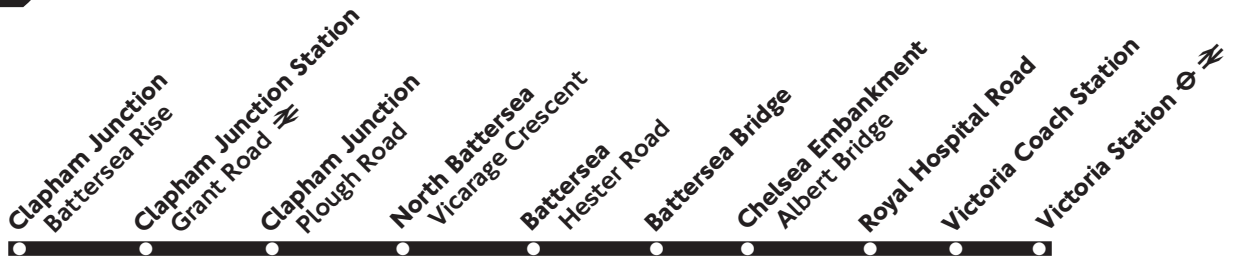

239

Clapham Junction - Battersea - Victoria

Daily

Monday - Friday

Clapham Junction Battersea Rise	0530	0545	0600	0612	0624			1910		2022	2037	2052	2106	2120	2135	2150	2205
Clapham Junction Stn Grant Road ⇌	0533	0548	0603	0615	0627	Then about every	1914	Then about every	2026	2041	2056	2110	2123	2138	2153	2208	
North Battersea Vicarage Crescent	0538	0553	0608	0620	0632	10 minutes	1919	12 minutes	2031	2046	2101	2114	2127	2142	2157	2212	
Battersea Hester Road	0541	0556	0611	0624	0637		1923		2035	2050	2105	2117	2130	2145	2200	2215	
Royal Hospital Road Lower Sloane St	0546	0601	0616	0629	0643	until	1929	until	2040	2055	2110	2122	2135	2150	2205	2220	
Victoria Station Terminus Place ⇌	0551	0606	0621	0635	0649		1936		2046	2101	2116	2128	2141	2156	2211	2226	
Clapham Junction Battersea Rise	2220	2235	2250	2305	2320	2335											
Clapham Junction Stn Grant Road ⇌	2223	2238	2253	2308	2323	2338											
North Battersea Vicarage Crescent	2227	2242	2257	2312	2327	2342											
Battersea Hester Road	2230	2245	2300	2315	2330	2345											
Royal Hospital Road Lower Sloane St	2235	2250	2305	2320	2335	2350											
Victoria Station Terminus Place ⇌	2241	2256	2311	2326	2341	2356											

Saturday (also Good Friday)

Clapham Junction Battersea Rise	0530	0550	0610	0630	0650	0705	0720	0732	0744	0756	0808			1820		1920	1935
Clapham Junction Stn Grant Road ⇌	0533	0553	0613	0633	0653	0708	0723	0735	0747	0759	0811	Then about every	1823	Then about every	1923	1938	
North Battersea Vicarage Crescent	0538	0558	0618	0638	0658	0713	0728	0740	0752	0804	0816	10 minutes	1827	12 minutes	1930	1945	
Battersea Hester Road	0541	0601	0621	0641	0701	0716	0731	0743	0755	0807	0819	until	1830	until	1935	1950	
Royal Hospital Road Lower Sloane St	0546	0606	0626	0646	0706	0721	0736	0748	0800	0812	0824		1835		1941	1956	
Victoria Station Terminus Place ⇌	0551	0611	0631	0651	0711	0726	0741	0753	0805	0817	0829		1841				
Clapham Junction Battersea Rise	1950	Then every	05	20	35	50		2335									
Clapham Junction Stn Grant Road ⇌	1953	15 minutes	08	23	38	53		2338									
North Battersea Vicarage Crescent	1957	at these	12	27	42	57	until	2342									
Battersea Hester Road	2000	minutes	15	30	45	00		2345									
Royal Hospital Road Lower Sloane St	2005	past each	20	35	50	05		2350									
Victoria Station Terminus Place ⇌	2011	hour	26	41	56	11		2356									

Sunday and other Public Holidays