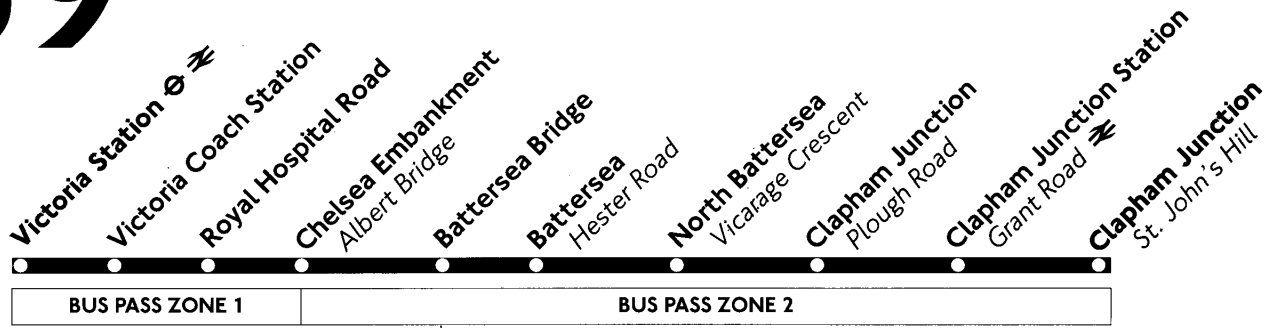

14.9.02
 T43650

239

Victoria - Battersea - Clapham Junction

Daily

Mondays to Fridays

Victoria Station Victoria Street	0525	0542	0557	0612	0627	0639	1932	2032	2047	2102	2117	2132	2147	2202
Royal Hospital Road Lower Sloane St	0530	0547	0602	0617	0632	0644	Then about 1938	Then about 2038	2053	2108	2123	2138	2153	2208
Battersea Hester Road	0535	0552	0607	0622	0637	0649	every 1943	every 2043	2058	2113	2128	2143	2158	2213
North Battersea Vicarage Crescent	0537	0554	0609	0624	0639	0651	10 minutes 1945	12 minutes 2045	2100	2115	2130	2145	2200	2215
Clapham Junction Stn Grant Road	0541	0558	0613	0628	0643	0655	until 1951	until 2051	2106	2121	2136	2151	2206	2221
Clapham Junction St. John's Hill	0544	0601	0616	0631	0646	0658	1954	2054	2109	2124	2139	2154	2209	2224

Saturdays (also Good Friday)

Victoria Station Victoria Street	0525	0543	0603	0623	0643	0658	0713	0728	0743	0843	1802	1902
Royal Hospital Road Lower Sloane St	0530	0548	0608	0628	0648	0703	0718	0733	0748	Then about 0848	Then about 1808	Then about 1908
Battersea Hester Road	0535	0553	0613	0633	0653	0708	0723	0738	0753	every 0853	every 1813	every 1913
North Battersea Vicarage Crescent	0537	0555	0615	0635	0655	0710	0725	0740	0755	12 minutes 0855	10 minutes 1815	12 minutes 1915
Clapham Junction Stn Grant Road	0541	0559	0619	0639	0659	0714	0729	0745	0800	until 0900	until 1821	until 1921
Clapham Junction St. John's Hill	0544	0602	0622	0642	0702	0717	0732	0748	0803	0903	1824	1924

Victoria Station Victoria Street	1917	1932	1947	Then every 02	17	32	47	2302	2317	2332	2347
Royal Hospital Road Lower Sloane St	1923	1938	1953	15 minutes 08	23	38	53	2308	2323	2338	2353
Battersea Hester Road	1928	1943	1958	at these 13	28	43	58	until 2313	2328	2343	2358
North Battersea Vicarage Crescent	1930	1945	2000	minutes 15	30	45	00	2315	2330	2345	2400
Clapham Junction Stn Grant Road	1936	1951	2006	past each 21	36	51	06	2321	2336	2351	0006
Clapham Junction St. John's Hill	1939	1954	2009	hour 24	39	54	09	2324	2339	2354	0009