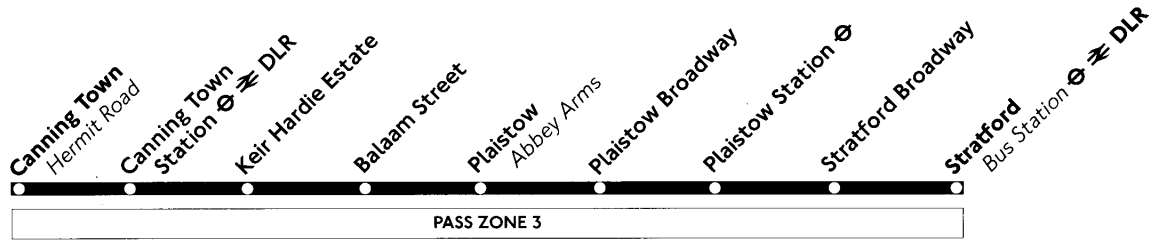

241

Canning Town - Plaistow - Stratford

Daily

Mondays to Fridays

Canning Town Hermit Road	0521	0541	0601	0621	0635	0648		0918		1543		1857	1912	1932	1952
Canning Town Station ⇄ DLR	0524	0544	0604	0624	0638	0651	Then about	0923	Then about	1547	Then about	1900	1915	1935	1955
Keir Hardie Estate Radland Road	0527	0547	0607	0627	0641	0654	every	0928	every	1551	every	1903	1918	1938	1958
Plaistow Abbey Arms	0540	0600	0620	0640	0654	0707	10 minutes	0945	12 minutes	1606	10 minutes	1917	1931	1951	2011
Plaistow Station ⇄	0545	0605	0625	0645	0659	0712	until	0950	until	1611	until	1922	1936	1956	2016
Stratford Broadway	0549	0609	0629	0649	0703	0716		0955		1616		1926	1940	2000	2020
Stratford Bus Station ⇄ DLR	0551	0611	0631	0651	0705	0718		0957		1618		1928	1942	2002	2022