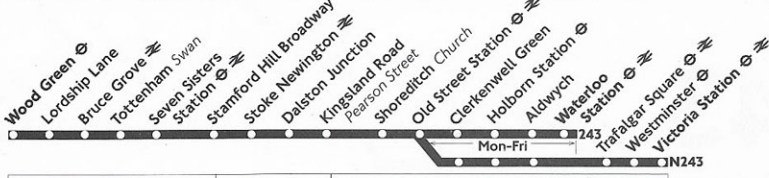

243

Daily

N243

Wood Green - Old Street - Waterloo

Wood Green - Old Street - Victoria

every night

PASS ZONE 3	PASS ZONE 2	PASS ZONE 1

Mondays to Fridays

Wood Green Station	0350	0550	0601	0612	0622	0632	0640	1900	2100	2115	2130	2145	2200	2216	2232
Lordship Lane Downhill Way	0353	0553	0604	0615	0626	0637	0645	1906	2105	2120	2135	2150	2205	2221	2237
Bruce Grove Station	0356	0556	0607	0618	0630	0642	0650	1912	2110	2125	2140	2155	2210	2226	2242
Seven Sisters Station	0359	<i>Then every</i> 0559	0610	0621	0633	0645	0653	<i>Then about every</i> 1917	<i>Then about every</i> 2114	2129	2144	2159	2214	2230	2245
Stamford Hill Broadway	0403	0603	0614	0626	0639	0651	0659	1924	2119	2134	2149	2204	2219	2235	2249
Stoke Newington Rectory Road	0407	0607	0618	0631	0644	0656	0704	1929	2124	2139	2154	2209	2224	2239	2253
Dalston Junction	0412	<i>mins until</i> 0612	0623	0636	0649	0701	0709	8-10 1937	12 2129	2144	2159	2214	2229	2244	2258
Shoreditch Church	0417	<i>mins until</i> 0617	0628	0642	0655	0707	0715	1943	2135	2150	2205	2220	2235	2249	2303
Old Street Station	0420	0620	0631	0645	0658	0711	0719	1946	2138	2153	2208	2223	2238	2252	2306
Clerkenwell Green	0423	0623	0634	0648	0702	0716	0725	1949	2141	2156	2211	2226	2241	2255	2309
Holborn Station	0427	0627	0640	0655	0710	0724	0734	1956	2147	2202	2217	2232	2246	2300	2314
Waterloo Station	0433	0633	0648	0703	0718	0732	0742	2004	2155	2210	2225	2240	2254	2308	2322

Mondays to Fridays - contd

Wood Green Station	2248	2304	2320	2335	2343	0005	0020	0035	0105
Lordship Lane Downhill Way	2253	2308	2324	2339	2347	0008	0023	0038	0108
Bruce Grove Station	2257	2312	2328	2343	2351	0011	0026	0041	0111
Seven Sisters Station	2300	2315	2331	2346	A	A	A	A	A
Stamford Hill Broadway	2304	2319	2335	2350	---	---	---	---	---
Stoke Newington Rectory Road	2308	2323	2339	2354	---	---	---	---	---
Dalston Junction	2313	2328	2344	2359	---	---	---	---	---
Shoreditch Church	2318	2333	2349	0004	---	---	---	---	---
Old Street Station	2321	2336	2352	0007	---	---	---	---	---
Clerkenwell Green	2324	2339	2355	0010	---	---	---	---	---
Holborn Station	2329	2344	2400	0015	---	---	---	---	---
Waterloo Station	2337	2352	0007	0022	---	---	---	---	---

Saturdays

Wood Green Station	0350	0550	0610	0754	1800	1810
Lordship Lane Downhill Way	0353	0553	0613	<i>Then about</i> 0758	<i>Then about</i> 1806	1815
Bruce Grove Station	0356	0556	0616	<i>Then about</i> 0803	<i>Then about</i> 1812	1821
Seven Sisters Station	0359	<i>Then every</i> 0559	0619	<i>every</i> 0806	<i>every</i> 1817	1825
Stamford Hill Broadway	0403	<i>every</i> 0603	0623	12 0811	8 1822	1830
Stoke Newington Rectory Road	0407	20 0607	0628	<i>mins until</i> 0816	<i>mins until</i> 1828	1836
Dalston Junction	0412	<i>mins until</i> 0612	0633	<i>until</i> 0821	<i>until</i> 1835	1843
Shoreditch Church	0417	<i>mins until</i> 0617	0639	0827	1842	1850
Old Street Station	0420	0620	0642	0830	1845	1853
Clerkenwell Green	---	---	---	---	---	---
Holborn Station	---	---	---	---	---	---
Waterloo Station	---	---	---	---	---	---

Saturdays - contd