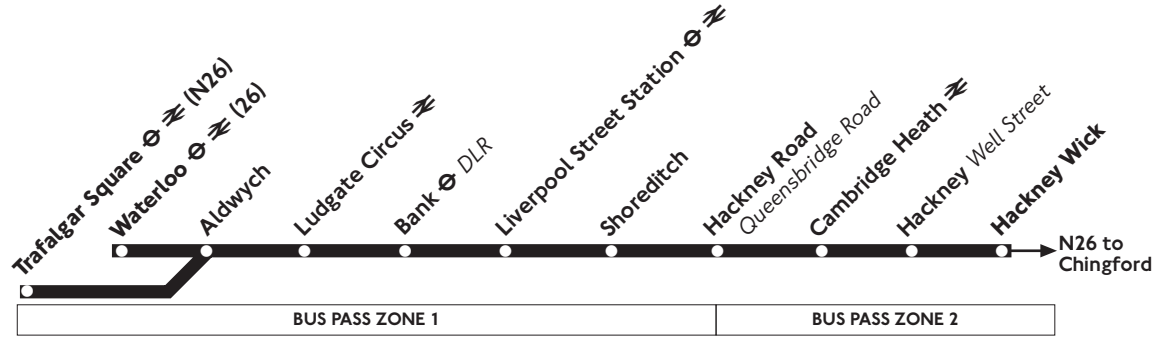

26

Daily

N26

Every night

Waterloo - Liverpool Street - Hackney Wick (26) Trafalgar Sq. - Liverpool Street - Chingford (N26)

Mondays to Fridays

Waterloo Station	0551	0611	0629	0647	0701	0711	0718	0724		0945		1547		1858	1908
Aldwych	0555	0615	0633	0651	0705	0715	0722	0730		0953		1553		1905	1914
Bank Station	0601	0621	0641	0701	0715	0725	0733	0743	Then	1008	Then	1609	Then	1916	1925
Liverpool Street Station	0604	0624	0646	0706	0720	0730	0739	0749	about every	1013	about every	1614	about every	1921	1930
Shoreditch Church	0608	0628	0650	0710	0724	0735	0745	0755	7-8 minutes	1018	10 minutes	1620	7-8 minutes	1927	1936
Cambridge Heath Station	0613	0633	0655	0715	0729	0741	0751	0801	until	1024	until	1628	until	1934	1943
Hackney Well Street	0616	0638	0700	0720	0734	0746	0756	0806		1029		1635		1940	1948
Hackney Wick Eastway	0621	0643	0705	0725	0739	0751	0801	0811		1036		1644		1947	1954
Waterloo Station	1918	1928			0014										
Aldwych	1924	1933			0018										
Bank Station	1935	1941	Then		0026										
Liverpool Street Station	1939	1945	about every		0029										
Shoreditch Church	1944	1950	12 minutes		0033										
Cambridge Heath Station	1950	1956	until		0038										
Hackney Well Street	1955	2001			0042										
Hackney Wick Eastway	2001	2007			0048										