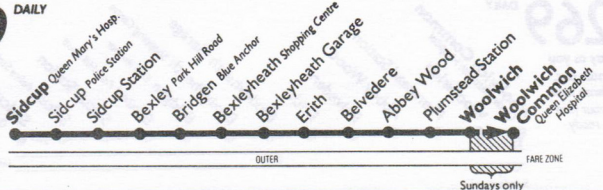

Pay as you enter bus, please have your fare ready.

Mondays to Fridays

Sidcup Queen Marys Hospital	---	---	---	---	---	06:10	---	---	06:44	---	07:04	07:24	07:44	08:04	08:24	08:44	08:54	09:04	
Sidcup Police Station	---	---	---	---	---	06:13	---	---	06:47	---	07:07	07:27	07:47	08:07	08:27	08:47	08:57	09:07	
Sidcup Station	---	---	---	---	---	06:16	---	---	06:50	---	07:10	07:30	07:50	08:10	08:30	08:50	09:00	09:10	
Bexley War Memorial	---	---	---	---	---	06:24	---	---	07:02	---	07:22	07:42	08:02	08:22	08:42	09:02	09:12	09:22	
Bridgen Blue Anchor	---	---	---	---	---	06:27	---	---	07:05	---	07:25	07:45	08:05	08:25	08:45	09:05	09:15	09:25	
Bexleyheath Shopping Centre	---	04:58	05:28	05:58	06:18	06:31	---	06:49	07:09	---	07:29	07:49	08:09	08:29	08:49	09:09	09:19	09:29	
Bexleyheath Garage	---	04:30	05:01	05:31	06:01	06:21	06:34	06:45	06:52	07:12	07:15	07:32	07:52	08:12	08:32	08:52	09:12	09:22	09:32
Erith Bexley Road/Queens Road	---	04:38	05:09	05:39	06:09	06:29	06:42	06:54	07:01	07:21	07:24	07:41	08:01	08:21	08:41	09:01	09:21	---	09:41
Beverly Station/Beverly Road	---	04:44	05:15	05:45	06:15	06:35	06:50	---	07:10	07:30	07:33	07:50	08:10	08:30	08:50	09:10	09:30	---	09:48
Abbey Wood Knee Hill	---	04:48	05:19	05:49	06:19	06:39	06:55	---	07:15	07:35	07:38	07:55	08:15	08:35	08:55	09:15	09:35	---	09:53
Plumstead Station	---	04:59	05:30	06:00	06:30	06:50	07:07	---	07:27	07:47	---	08:07	08:27	08:47	09:07	09:27	09:47	---	10:05
Woolwich Beresford Square	---	---	05:32	06:02	06:32	06:52	07:12	---	07:32	07:52	---	08:12	08:32	08:52	09:12	09:32	09:50	---	10:08
Woolwich Beresford Street	---	---	05:34	06:04	06:34	06:54	07:15	---	07:35	07:55	---	08:15	08:35	08:55	09:15	09:35	09:52	---	10:10

Saturdays