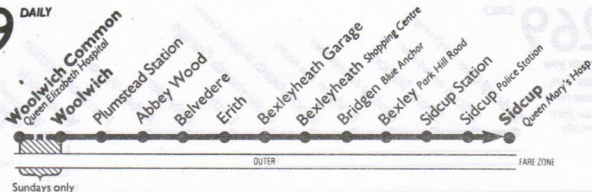

Pay as you enter bus, please have your fare ready.

Mondays to Fridays

Woolwich High Street/Hare Street	0541	0617	0643	0703	0723	0743	0803	0823	0843	0903	0923	1523	1543
Woolwich Arsenal Station	0543	0619	0646	0706	0726	0746	0806	0826	0846	0906	0926	1526	1546
Plumstead Station	0507	0547	0623	0650	0710	0730	0750	0810	0830	0850	0910	1531	1551
Abbey Wood Kne Hill	0516	0556	0632	0659	0719	0739	0744	0759	0819	0839	0859	1540	1600
Belvedere Station Belvedere	0522	0602	0638	0709	0729	0749	0754	0809	0829	0849	0909	1548	1610
Erith Bexley Road/Queens Road	0528	0608	0644	0700	0717	0737	0757	0802	0817	0837	0857	1554	1618
Bexleyheath Garage	0536	0616	0636	0652	0708	0748	0808	0813	0828	0848	0928	1604	1627
Bexleyheath Shopping Centre	0539	0619	0639	0655	0712	0732	0752	0812	0817	0832	0852	1607	1631
Bridgen Blue Anchor	0543	0623	0643	0659	0717	0737	0757	0817	0822	0837	0857	1611	1636
Bexley War Memorial	0546	0626	0646	0702	0721	0741	0801	0821	0826	0841	0901	1614	1639
Sidcup Station	0554	0634	0654	0713	0733	0753	0813	0833	0838	0853	0913	1625	1650
Sidcup Police Station	0557	0637	0657	0717	0737	0757	0817	0837	0842	0857	0917	1629	1654
Sidcup Queen Marys Hospital	0559	0639	0659	0719	0739	0759	0819	0839	0844	0859	0919	1631	1656

Woolwich High Street/Hare Street	1600	1620	1640	1653	1703	1720	1740	1800	1820	1840	1900	1930	2300	2330	2400			
Woolwich Arsenal Station	1604	1624	1644	1657	1707	1724	1744	1804	1824	1844	1904	1930	2302	2332	0002			
Plumstead Station	1611	1631	1651	1704	1714	1731	1751	1811	1831	1851	1910	1936	2306	2336	0006			
Abbey Wood Kne Hill	1622	1642	1702	1715	1725	1742	1802	1822	1842	1901	1919	1945	2315	2345	0015			
Belvedere Station Belvedere	1632	1652	1712	1725	1735	1752	1812	1832	1852	1907	1925	1951	2321	2351	0021			
Erith Bexley Road/Queens Road	1640	1700	1720	1733	1743	1800	1820	1840	1857	1913	1931	1957	every 20	2327	2344	2357	0014	0027
Bexleyheath Garage	1649	1709	1729	1742	1752	1809	1829	1849	1906	1922	1939	2005	30	2335	2352	0005	0022	0035
Bexleyheath Shopping Centre	1653	1713	1733	1746	1756	1813	1833	1852	1909	1925	1942	2008	mins. 2338	0008	0038	0038	0038	0038
Bridgen Blue Anchor	1658	1718	1738	1801	1811	1838	1858	1914	1914	1946	2012	2028	until 2342	0042	0042	0042	0042	0042
Bexley War Memorial	1701	1721	1741	1804	1814	1841	1917	1917	1949	2015	2031	2047	2345	2345	2345	2345	2345	2345
Sidcup Station	1712	1732	1752	1815	1825	1850	1926	1926	1957	2023	2039	2055	2353	2353	2353	2353	2353	2353
Sidcup Police Station	1716	1736	1756	1819	1829	1845	1929	1929	2000	2026	2042	2058	2357	2357	2357	2357	2357	2357
Sidcup Queen Marys Hospital	1718	1738	1758	1821	1831	1856	1931	1931	2002	2028	2044	2060	2358	2358	2358	2358	2358	2358

Additional buses, Mondays to Fridays: Bexleyheath Garage to Sidcup Queen Marys Hospital at 1513.

Saturdays