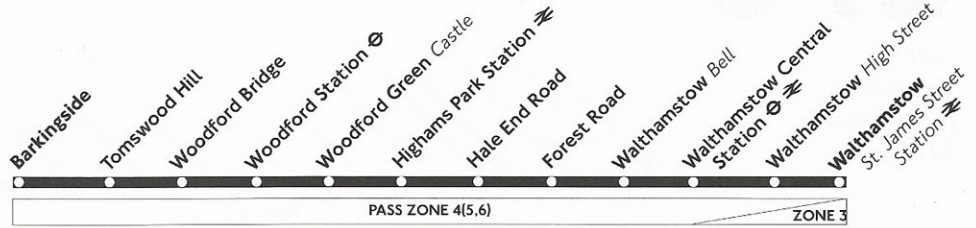

275

Barkingside - Woodford - Walthamstow

Daily
including
school bus
675

Mondays to Fridays

													675 ST	675 SM				
Clayhall Caterham High School													1515	1525				
Barkingside Tesco	0505	0525	0545	0605	0625	0640							↓	↓	1536	1548		
Woodford Bridge White Hart	0513	0533	0553	0613	0633	0648	Then						1524	1536	1538	1548		
Woodford Station	0516	0536	0556	0616	0636	0651	about						1528	1540	1542	1552		
Woodford Green Castle	0520	0540	0600	0620	0640	0655	every						1532	1544	1547	1556		
Highams Park Station	0526	0546	0606	0626	0646	0701	12 minutes						1539	1551	1554	1603		
Walthamstow Bell	0533	0553	0613	0633	0653	0708	until						1548	1560	1603	1612		
Walthamstow Central Station	0538	0558	0618	0638	0658	0713							1555	1600	1607	1610		
Walthamstow St. James St. Station	0541	0601	0621	0641	0701	0716							1600	1605	1612	1615		
Barkingside Tesco	1600			1900	1915	1930	1945	2000	2015	2035	2055	Then	15	35	55	2315	2335	
Woodford Bridge White Hart	1612	Then		1910	1925	1938	1953	2008	2023	2043	2103	every	23	43	03	2323	2343	
Woodford Station	1616	about		1914	1929	1941	1956	2011	2026	2046	2106	20 minutes,	26	46	06	2326	2346	
Woodford Green Castle	1620	every		1918	1933	1945	2000	2015	2030	2050	2110	at these	30	50	10	until	2330	2350
Highams Park Station	1627	12		1924	1939	1951	2006	2021	2036	2056	2116	minutes	36	56	16	2336	2356	
Walthamstow Bell	1636	minutes		1932	1946	1958	2013	2028	2043	2103	2123	past	43	03	23	2343	0003	
Walthamstow Central Station	1643	until		1938	1951	2003	2018	2033	2048	2108	2128	the	48	08	28	2348	0008	
Walthamstow St. James St. Station	1648			1942	1954	2006	2021	2036	2051	2111	2131	hour	51	11	31	2351	0011	

SM - Mondays, Wednesdays and Thursdays during school term only.

ST - Tuesdays and Fridays during school term only.

Route 675 is operated by Leaside Travel.

12.9.01 T35610