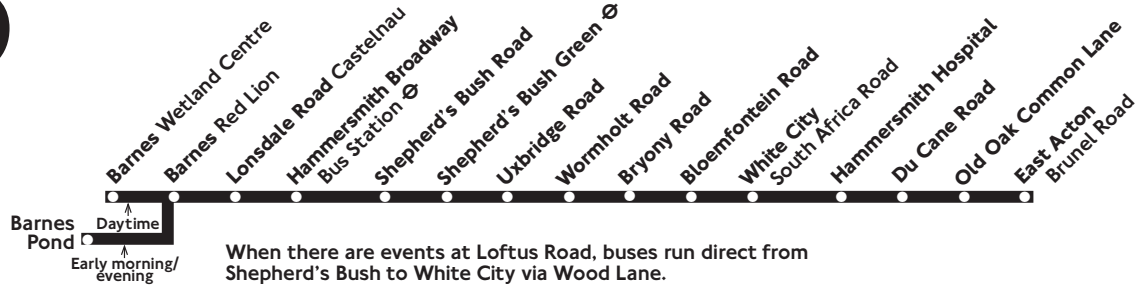

283

Barnes - Hammersmith - East Acton

Daily

Monday - Friday

											GMT		BST						
Barnes Wetland Centre	---	---	---	---	---	---	---	---	---	---	0936	1702	---	1814	---	---			
Barnes Pond	0618	0633	0648	0658	0708						0929	↓	1710	↓	1823	1913			
Barnes Red Lion	0619	0634	0649	0659	0709	Then					0930	0937	Then	1703	1711	1815	1824	Then	1914
Lonsdale Road Castelnau	0623	0638	0653	0703	0713	about					0935	0941	about	1707	1715	1819	1828	about	1918
Hammersmith Broadway Bus Station	0626	0641	0656	0707	0718	every					0940	0946	every	1712	1720	1824	1833	every	1922
Shepherd's Bush Green	0631	0646	0701	0714	0727	8 minutes					0948	0954	8 minutes	1722	1730	1834	1842	8 minutes	1931
Bloemfontein Road Leisure Pool	0639	0654	0709	0722	0735	until					0956	1002	until	1733	1741	1844	1852	until	1941
Hammersmith Hospital	0645	0700	0715	0728	0742						1003	1009		1740	1748	1851	1859		1948
East Acton Brunel Road	0650	0705	0720	0735	0750						1010	1016		1750	1758	1858	1906		1955
Barnes Pond	1923	1938	1953	Then	08 23 38 53					2308	2323	2338							
Barnes Red Lion	1924	1939	1954	every	09 24 39 54					2309	2324	2339							
Lonsdale Road Castelnau	1928	1943	1958	15 mins	13 28 43 58					2313	2328	2343							
Hammersmith Broadway Bus Station	1932	1947	2002	at these	16 31 46 01	until				2316	2331	2346							
Shepherd's Bush Green	1941	1956	2009	minutes	21 36 51 06					2321	2336	2351							
Bloemfontein Road Leisure Pool	1951	2006	2017	past the	29 44 59 14					2329	2344	2359							
Hammersmith Hospital	1958	2012	2023	hour	35 50 05 20					2335	2350	0005							
East Acton Brunel Road	2005	2017	2028		40 55 10 25					2340	2355	0010							

Saturday (also Good Friday)

											GMT							
Barnes Wetland Centre	---	---	---	---	---	---	---	---	---	---	0933	1704	---	---	---	---		
Barnes Pond	0618	0638	0658	0718	0738	0758	0818	0833	0848	0903	0913	0923	↓	Then	↓	1720	1728	
Barnes Red Lion	0619	0639	0659	0719	0739	0759	0819	0834	0849	0904	0914	0924	0934	about	1705	1713	1721	1729
Lonsdale Road Castelnau	0623	0643	0703	0723	0743	0803	0823	0838	0853	0908	0918	0928	0938	every	1709	1717	1725	1733
Hammersmith Broadway Bus Station	0626	0646	0706	0726	0746	0806	0826	0841	0856	0912	0922	0932	0942	8	1714	1722	1730	1738
Shepherd's Bush Green	0631	0651	0711	0731	0751	0811	0831	0846	0902	0918	0928	0938	0948	mins	1722	1730	1738	1746
Bloemfontein Road Leisure Pool	0640	0700	0720	0740	0800	0820	0840	0855	0911	0927	0937	0947	0958	until	1732	1740	1748	1756
Hammersmith Hospital	0645	0705	0725	0745	0805	0825	0845	0900	0916	0932	0942	0952	1003		1737	1745	1753	1801
East Acton Brunel Road	0650	0710	0730	0750	0810	0830	0850	0906	0922	0938	0948	0959	1010		1744	1752	1800	1807