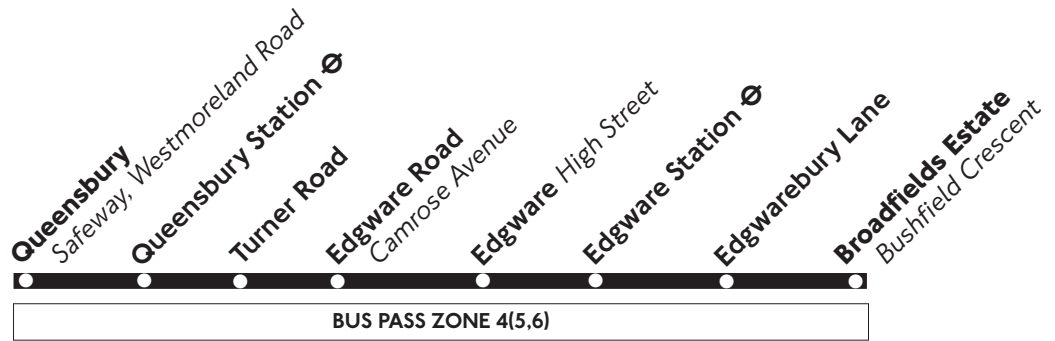

288

Queensbury - Edgware - Broadfields Estate

Daily

Mondays to Fridays

Queensbury Safeway, Westmoreland Rd	0510	0530	0550	0610	0630	0650	Then	1900	1915	1930	1945	2000	2020
Queensbury Station	0511	0531	0551	0611	0631	0651	about	1901	1916	1931	1946	2001	2021
Edgware Road Camrose Avenue	0514	0534	0554	0614	0634	0654	every	1905	1920	1934	1949	2004	2024
Edgware Station	0518	0538	0558	0618	0638	0658	10 minutes	1910	1925	1938	1953	2008	2028
Broadfields Estate Bushfield Cres.	0526	0546	0606	0626	0646	0706	until	1920	1935	1946	2001	2016	2036

Queensbury Safeway, Westmoreland Rd	2040	Then every	00	20	40	2300	2320	2340
Queensbury Station	2041	20 minutes,	01	21	41	2301	2321	2341
Edgware Road Camrose Avenue	2044	at these	04	24	44	until 2304	2324	2344
Edgware Station	2048	minutes past	08	28	48	2308	2328	2348
Broadfields Estate Bushfield Cres.	2056	the hour	16	36	56	2316	2336	2356

Saturdays (also Good Friday)

Queensbury Safeway, Westmoreland Rd	0510	0530	0550	Then every	10	30	50	0810	0825	0840	0855	0910
Queensbury Station	0511	0531	0551	20 minutes,	11	31	51	0811	0826	0841	0856	0911
Edgware Road Camrose Avenue	0514	0534	0554	at these	14	34	54	until 0814	0829	0845	0900	0915
Edgware Station	0518	0538	0558	minutes past	18	38	58	0818	0833	0851	0906	0921
Broadfields Estate Bushfield Cres.	0526	0546	0606	the hour	26	46	06	0826	0842	0900	0915	0930