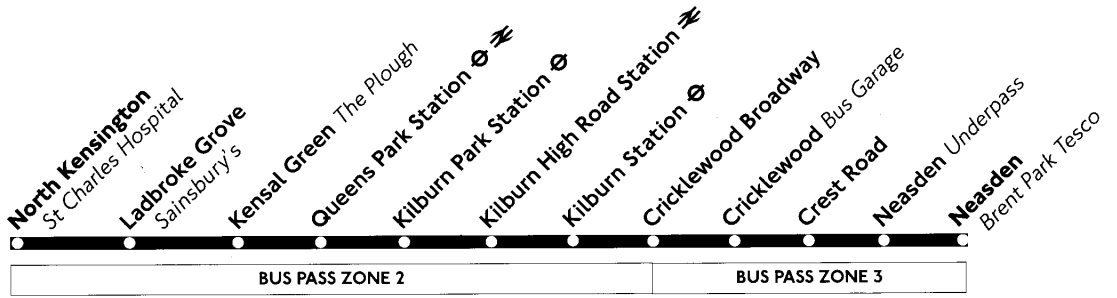

316

North Kensington - Kilburn - Neasden

Daily

Mondays to Fridays

	SD													
North Kensington St. Charles Hospital	0520	0540		0700	0740	---	0747		1932	2033	0009			
Ladbroke Grove Sainsbury's	0524	0544	Then	0704	0744	---	0751	Then	1936	2037	0013			
Queens Park Station	0529	0549	about	0709	0749	---	0756	about	1941	2042	0018			
Kilburn Park Station	0533	0553	every	0713	0753	0800	0801	every	1945	2046	0022			
Kilburn High Road Station	0535	0555	12	0715	8	0755	0802	0803	8	1947	10	2048	12	0024
Kilburn Station	0540	0600	minutes	0722	mins	0802	0809	0810	minutes	1952	minutes	2052	minutes	0028
Cricklewood Broadway	0545	0605	until	0727	until	0807	0814	0815	until	2001	until	2059	until	0035
Neasden Neasden Underpass	0556	0616		0741		0824	B	0832		2013		2110		0046
Neasden Brent Park Tesco	0600	0620		0747		0830	---	0838		2018		2115		0051

Saturdays (also Good Friday)

North Kensington St. Charles Hospital	0520	0540	0555	0610	0625	0640		0851		1821		1922		0009
Ladbroke Grove Sainsbury's	0524	0544	0559	0614	0629	0644	Then	0855	Then	1825	Then	1926	Then	0013
Queens Park Station	0529	0549	0604	0619	0634	0649	about	0900	about	1830	about	1931	about	0018
Kilburn Park Station	0533	0553	0608	0623	0638	0653	every	0906	every	1835	every	1935	every	0022
Kilburn High Road Station	0535	0555	0610	0625	0640	0655	12	0908	8	1838	10	1937	12	0024
Kilburn Station	0540	0600	0615	0630	0645	0700	minutes	0913	minutes	1846	minutes	1942	minutes	0028
Cricklewood Broadway	0545	0605	0620	0635	0650	0705	until	0918	until	1853	until	1949	until	0035
Neasden Neasden Underpass	0556	0616	0631	0646	0701	0716		0931		1906		2001		0046
Neasden Brent Park Tesco	0600	0620	0635	0650	0705	0726		0935		1911		2006		0051

Sundays and other Public Holidays

North Kensington St. Charles Hospital	0520	0543	0605	0625	0645	0702	0717	0732	0743	0758	0813	0828	0843	0858	0913	0924	0009	
Ladbroke Grove Sainsbury's	0524	0547	0609	0629	0649	0706	0721	0736	0747	0802	0817	0832	0847	0902	0917	0928	Then	0013
Queens Park Station	0529	0552	0614	0634	0654	0711	0726	0741	0752	0807	0822	0837	0852	0907	0922	0933	about	0018
Kilburn Park Station	0533	0556	0618	0638	0658	0715	0730	0745	0756	0811	0826	0841	0856	0911	0926	0937	every	0022
Kilburn High Road Station	0535	0558	0620	0640	0700	0717	0732	0747	0758	0813	0828	0843	0858	0913	0928	0939	12	0024
Kilburn Station	0540	0603	0625	0645	0705	0722	0737	0752	0803	0818	0833	0848	0903	0918	0933	0944	mins	0028
Cricklewood Broadway	0545	0608	0630	0650	0710	0727	0742	0757	0808	0823	0838	0853	0908	0923	0938	0951	until	0035
Neasden Neasden Underpass	0556	0619	0641	0701	0721	0738	0753	0808	0819	0834	0849	0904	0919	0934	0949	1003		0046
Neasden Brent Park Tesco	0600	0623	0645	0705	0725	0742	0757	0812	0823	0838	0853	0908	0923	0938	0953	1008		0051

B - Continues to Neasden John Kelly Technology College arriving at 0819

SD - Schooldays only

We do all we can to run the services shown but circumstances beyond our control mean that we may not always succeed. Special services run during the Christmas and New Year Holiday, with no buses on Christmas Day.

London Travel Information
020 7222 1234 24 hours

Operated by **Thorpe's**
for London Buses