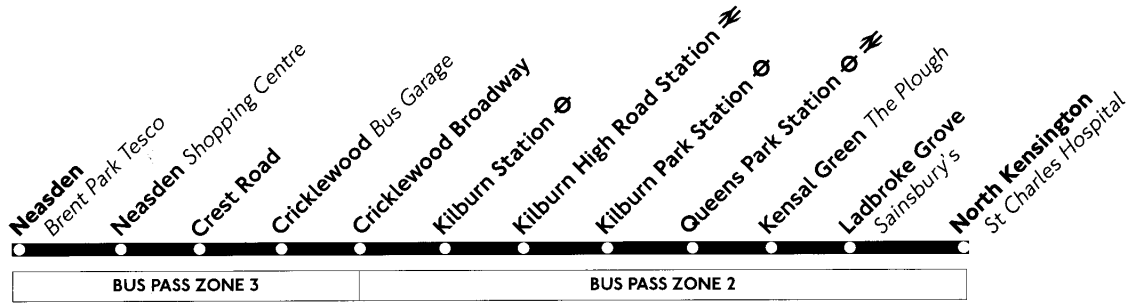

### Mondays to Fridays

	SD													
Neasden Brent Park Tesco	0520	0535	0550	0604		0700		1508	---	1516		1934		2345
Neasden Shopping Centre	0525	0540	0555	0609	Then	0707	Then	1518	A	1526	Then	1940	Then	2350
Cricklewood Broadway	0536	0551	0606	0620	about	0723	about	1537	1542	1545	about	1954	about	0003
Kilburn Station	0539	0554	0609	0623	every	0727	every	1541	1546	1549	every	1958	every	0006
Kilburn High Road Station	0545	0600	0615	0629	12	0734	8	1552	1557	1600	8	2005	12	0013
Kilburn Park Station	0548	0603	0618	0632	minutes	0737	minutes	1554	1600	1603	minutes	2008	minutes	0015
Queens Park Station	0552	0607	0622	0636	until	0742	until	1559	---	1609	until	2012	until	0019
Ladbroke Grove Sainsbury's	0557	0612	0627	0641		0751		1606	---	1616		2017		0024
North Kensington St. Charles Hospital	0600	0615	0630	0644		0755		1610	---	1620		2021		0028