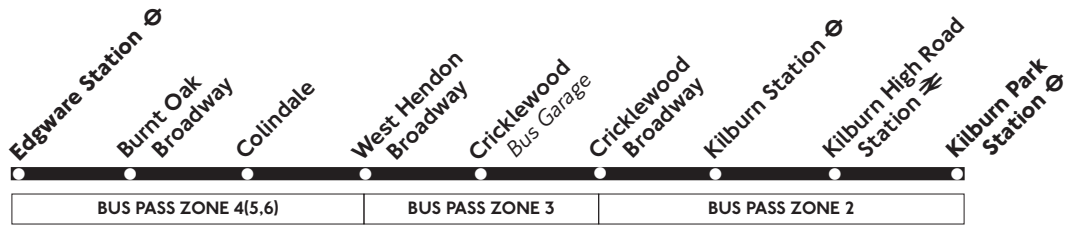

### Mondays to Fridays

Edgware Station	0505	0605	0615	0625	1854	1956	2357
Burnt Oak Broadway	0510	0610	0620	0630	1904	2003	0003
Edgware Road Colindale Avenue	0513 Then	0613	0623	0633 Then	1909 Then	2009 Then	0006
West Hendon Broadway Herbert Road	0518 about every	0618	0628	0638 about every	1915 about every	2015 about every	0012
Cricklewood Bus Garage	0523 12 minutes	0623	0633	0643 7-8 minutes	1922 10 minutes	2022 12 minutes	0017
Cricklewood Broadway	0526 until	0626	0636	0646 until	1926 until	2026 until	0021
Kilburn Station	0529	0629	0639	0649	1930	2030	0024
Kilburn High Road Station	0535	0635	0645	0655	1937	2037	0031
Kilburn Park Station	0537	0637	0647	0657	1939	2039	0033