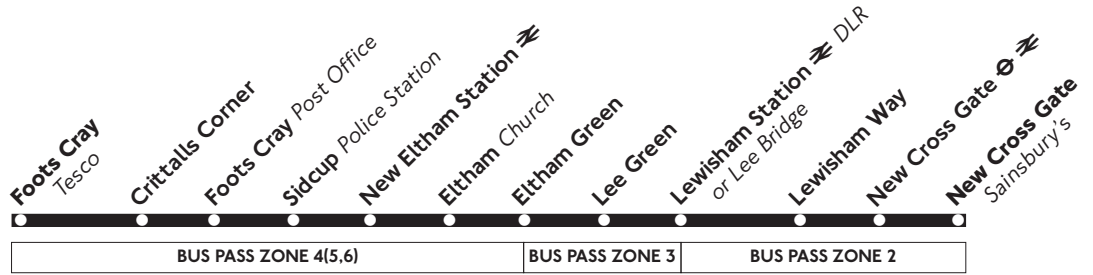

321

Daily

Foots Cray - Eltham - New Cross Gate

Mondays to Fridays

Foots Cray Tesco	0440	0455	0510	0525	0540	0555	0607	0619	0631	0643	0651	0659		1850	2000
Foots Cray Post Office	0443	0458	0513	0528	0543	0558	0610	0622	0634	0646	0654	0702		1854	2003
Sidcup Police Station	0446	0501	0516	0531	0546	0601	0613	0625	0638	0650	0658	0706	Then	1857	Then 2006
New Eltham Station	0451	0506	0521	0536	0551	0606	0618	0630	0645	0657	0705	0713	about	1903	about 2011
Eltham Church	0456	0511	0526	0541	0556	0611	0623	0635	0650	0702	0710	0718	every	1909	every 2016
Lee Green Leigate DLR	0503	0518	0533	0548	0603	0618	0630	0646	0701	0713	0721	0729	8 minutes	1918	10 minutes 2023
Lewisham High Street Rennell Street	0508	0523	0538	0553	0608	0623	0635	0651	0706	0718	0728	0738	until	1925	until 2029
New Cross Gate Station	0515	0530	0545	0600	0615	0630	0645	0701	0716	0728	0739	0750		1934	2037
New Cross Gate Sainsbury's	0517	0532	0547	0602	0617	0632	0647	0703	0718	0730	0741	0752		1936	2039
Foots Cray Tesco	2012			0012											
Foots Cray Post Office	2015			0015											
Sidcup Police Station	2018	Then		0018											
New Eltham Station	2023	about		0023											
Eltham Church	2028	every		0028											
Lee Green Leigate DLR	2035	12 minutes		0035											
Lewisham High Street Rennell Street	2041	until		0041											
New Cross Gate Station	2049			0049											
New Cross Gate Sainsbury's	2051			0051											

Saturdays (also Good Fridays)

Foots Cray Tesco	0440	0455	0510	0525	0540	0555		0655		0825				1850	1900	1912	1924
Foots Cray Post Office	0443	0458	0513	0528	0543	0558		0658		0829				1855	1905	1917	1929
Sidcup Police Station	0446	0501	0516	0531	0546	0601	Then	0701	Then	0832	Then			1858	1908	1920	1932
New Eltham Station	0451	0506	0521	0536	0551	0606	about	0706	about	0838	about			1904	1914	1926	1938
Eltham Church	0456	0511	0526	0541	0556	0611	every	0711	every	0843	every			1909	1919	1931	1943
Lee Green Leigate DLR	0503	0518	0533	0548	0603	0618	12 minutes	0718	10 minutes	0850	8 minutes			1917	1927	1939	1951
Lewisham High Street Rennell Street	0508	0523	0538	0553	0608	0623	until	0723	until	0856	until			1923	1933	1945	1957
New Cross Gate Station	0515	0530	0545	0600	0615	0630		0730		0903				1931	1941	1953	2005
New Cross Gate Sainsbury's	0517	0532	0547	0602	0617	0632		0732		0905				1933	1943	1955	2007
Foots Cray Tesco	1936			0012													
Foots Cray Post Office	1941			0015													
Sidcup Police Station	1944	Then		0018													
New Eltham Station	1950	about		0023													
Eltham Church	1955	every		0028													
Lee Green Leigate DLR	2003	12 minutes		0035													
Lewisham High Street Rennell Street	2009	until		0041													
New Cross Gate Station	2017			0049													
New Cross Gate Sainsbury's	2019			0051													

Sundays and other Public Holidays