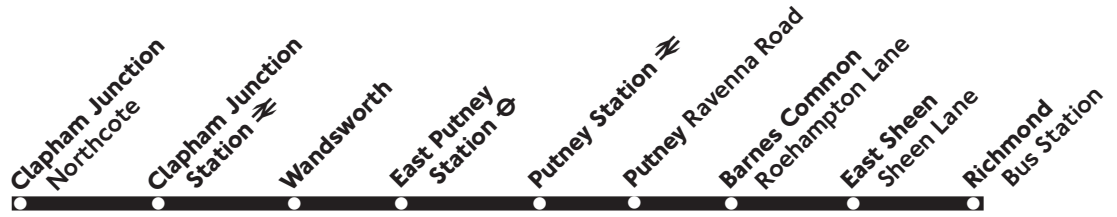

337

Clapham Junction - Putney - Richmond

Daily

Monday - Friday

Clapham Junction Northcote	0530	0545	0600	0612	0624	0636	0647	0658		1945	Then	00	15	30	45		0015	0030
Clapham Junction Station ⇌	0533	0548	0603	0615	0627	0639	0650	0701	Then	1949	every	04	19	34	49	u	0019	0034
Wandsworth Municipal Buildings	0539	0554	0609	0621	0633	0645	0656	0707	about every	1955	15 minutes	10	25	40	55	n	0025	0040
Putney Station ⇌	0545	0600	0615	0627	0639	0651	0702	0713	12 minutes	2001	at these	16	31	46	01	t	0031	0046
Barnes Common Roehampton Lane	0550	0605	0620	0632	0644	0656	0707	0718	until	2006	minutes	21	36	51	06	i	0036	0051
East Sheen Sheen Lane	0555	0610	0625	0637	0649	0702	0713	0727		2011	past the	26	41	56	11	l	0041	0056
Richmond Bus Station	0602	0617	0632	0644	0656	0709	0724	0740		2018	hour	33	48	03	18		0048	0103

Saturday (also Good Friday)

Clapham Junction Northcote	0530	0545	Then	00	15	30	45	0800		1815	1830	1845	Then	00	15	30	45	0030
Clapham Junction Station ⇌	0533	0548	every	03	18	33	48	u 0803	Then	1819	1834	1849	every	04	19	34	49	u 0034
Wandsworth Municipal Buildings	0539	0554	15 minutes	09	24	39	54	n 0809	about	1825	1840	1855	15 minutes	10	25	40	55	n 0040
Putney Station ⇌	0545	0600	at these	15	30	45	00	t 0815	every	1832	1847	1901	at these	16	31	46	01	t 0046
Barnes Common Roehampton Lane	0550	0605	minutes	20	35	50	05	i 0820	12	1838	1852	1906	minutes	21	36	51	06	i 0051
East Sheen Sheen Lane	0555	0610	past the	25	40	55	10	l 0825	mins	1845	1858	1911	past the	26	41	56	11	l 0056
Richmond Bus Station	0602	0617	hour	32	47	02	17	0832	until	1853	1905	1918	hour	33	48	03	18	0103