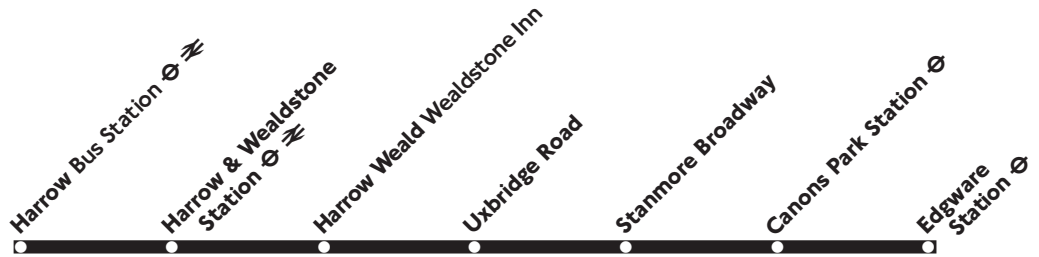

Sunday and other Public Holidays

Edgware Station	0525	Then	0825	0850	0910	0925	1825	1845	1905	1925	1945	2000	2015	0015		
Canons Park Station	0530	every	0830	0857	0916	0932	Then	1830	1850	1910	1930	1950	2005	2020	Then	0020
Stanmore Broadway	0534	30	0834	0901	0920	0936	every	1836	1855	1914	1934	1954	2009	2024	every	0024
Harrow Weald Wealdstone Inn	0540	mins	0840	0905	0928	0940	20 minutes	1843	1902	1919	1939	1959	2014	2029	20 minutes	0029
Harrow & Wealdstone Station	0545	until	0845	0915	0933	0950	until	1848	1907	1924	1944	2004	2019	2034	until	0034
Harrow Bus Station	0550		0850	0920	0938	0955		1855	1913	1930	1950	2010	2025	2040		0040

340

Harrow - Stanmore - Edgware

Daily

Monday - Friday

Harrow Bus Station	0455	0515	0535	0555	0610	0625	0638	0650	Then	0925	1455	1507	Then	1842	
Harrow & Wealdstone Station	0500	0520	0540	0600	0615	0630	0643	0655	about	0934	Then	1504	1517	about	1850
Harrow Weald Wealdstone Inn	0504	0524	0544	0604	0619	0634	0647	0700	every	0942	every	1512	1525	every	1856
Stanmore Broadway	0511	0531	0551	0611	0626	0641	0655	0708	12 minutes	0952	15 minutes	1522	1535	12 minutes	1904
Canons Park Station	0515	0535	0555	0615	0630	0645	0700	0714	until	0958	until	1528	1541	until	1910
Edgware Station	0520	0540	0600	0620	0635	0650	0705	0720		1005		1535	1549		1916
Harrow Bus Station	1855			1955	2010	2025	2045	2105		0025					
Harrow & Wealdstone Station	1902	Then		2002	2016	2031	2051	2110	Then	0030					
Harrow Weald Wealdstone Inn	1908	every		2008	2021	2036	2056	2115	every	0035					
Stanmore Broadway	1916	15 minutes		2016	2029	2044	2104	2121	20 minutes	0041					
Canons Park Station	1920	until		2020	2033	2048	2108	2125	until	0045					
Edgware Station	1925			2025	2038	2053	2113	2130		0050					