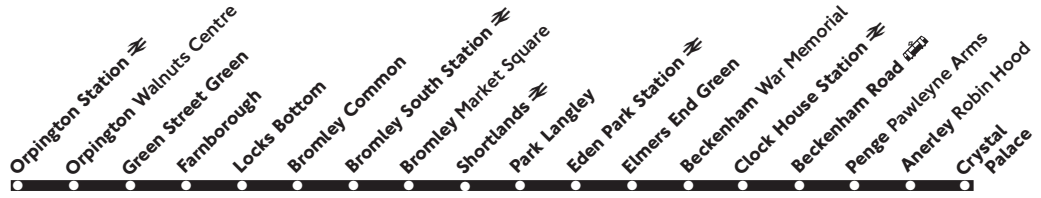

Saturday (also Good Friday): Additional journeys run from Green Street Green Metrobus Garage to Orpington Station at 0440, 0520, 0810, 0855, 0929 and 0948.

Sunday and other Public Holidays

Crystal Palace Parade	---	0700	0830	0930	0950	1005		1725	1750	1810		2110	2130	2150	0030			
Anerley Robin Hood	---	0704	0834	0934	0954	1010		1730	1755	1814		2114	2134	2154	0034			
Penge Pawleyne Arms	---	0706	0836	0936	0956	1012		1732	1757	1816		2116	2136	2156	0036			
Beckenham War Memorial	---	0710	0840	0940	1000	1018		1738	1803	1820		2120	2140	2200	0040			
Elmers End Green	---	0712	0842	0942	1004	1022		1742	1806	1823		2123	2143	2202	0042			
Eden Park Station	---	0715	Then every	0845	Then every	0945	1007	1025	Then every	1745	1809	1826	Then every	2126	2146	2205	Then every	0045
Park Langley Chinese Garage	---	0718	every	0848	every	0948	1011	1029	every	1749	1812	1829	every	2129	2149	2208	every	0048
Bromley Market Square	---	0725	30	0855	20	0955	1020	1038	20	1758	1819	1836	20	2136	2156	2212	20	0052
Bromley South Station	0700	0730	mins until	0900	mins until	1000	1026	1044	mins until	1804	1824	1841	mins until	2141	2201	2216	mins until	0056
Bromley Common Crown	0706	0736	until	0906	until	1003	1033	1051	until	1811	1829	1846	until	2146	2204	2219	until	0059
Locks Bottom Princess Royal Hospital	0712	0742		0912	1012	1039	1057		1817	1835	1852		2152	2209	2224		0104	
Farnborough George	0715	0745		0915	1015	1042	1100		1820	1838	1855		2155	2212	2227		0107	
Green Street Green Metrobus Garage	0718	0748		0918	1018	1045	1103		1823	1841	1858		2158	2215	2230		0110	
Orpington Walnuts Centre	0723	0753		0923	1023	1050	1108		1828	1846	1903		2203	2220	2235		0115	
Orpington Station	0726	0756		0926	1026	1053	1111		1831	1849	1906		2206	2223	2238		0118	

Sunday and other Public Holidays: Additional journeys run from Green Street Green Metrobus Garage to Orpington Station at 0618, 0648, 0833 and 0928.

358

Orpington - Bromley - Crystal Palace

Monday - Friday