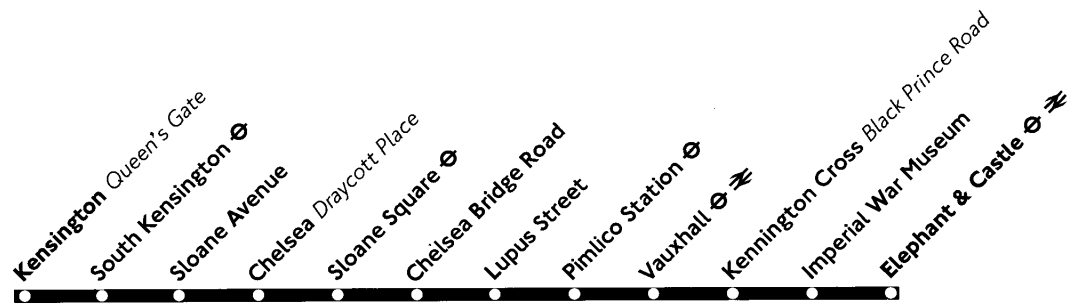

360

Kensington - Vauxhall - Elephant & Castle

Daily

Monday - Friday

Kensington Queens Gate	0519	0539	0559	0614	0628	0642	0656			1910	1925	1940	1955	2014	2034	2054	2114	2134
South Kensington Station	0523	0543	0603	0618	0632	0646	0700	Then about		1915	1930	1944	1959	2018	2038	2058	2118	2138
Sloane Square	0531	0551	0611	0626	0641	0655	0709	every		1924	1939	1953	2008	2026	2046	2106	2126	2146
Pimlico Station	0540	0600	0620	0635	0650	0704	0718	12 minutes		1934	1949	2003	2017	2035	2055	2115	2135	2155
Vauxhall Station	0544	0604	0624	0639	0654	0708	0722	until		1938	1953	2007	2021	2039	2059	2119	2139	2159
Kennington Cross Black Prince Road	0551	0611	0631	0647	0702	0716	0730			1945	2000	2014	2028	2046	2106	2126	2146	2206
Elephant & Castle	0558	0618	0639	0655	0710	0725	0740			1952	2007	2021	2035	2053	2113	2133	2153	2213
Kensington Queens Gate	2154	Then		14	34	54		0014	0034									
South Kensington Station	2158	every		18	38	58		0018	0038									
Sloane Square	2206	20 minutes		26	46	06		0026	0046									
Pimlico Station	2215	at these		35	55	15	until	0035	0055									
Vauxhall Station	2219	minutes		39	59	19		0039	0059									
Kennington Cross Black Prince Road	2226	past		46	06	26		0046	0106									
Elephant & Castle	2233	each hour		53	13	33		0053	0113									

Saturday (also Good Friday)

Kensington Queens Gate	0519	0539	0559	0618	0638	0658	0718	0738	0753	0809	0822	0836					1810	1825	1840	1855
South Kensington Station	0523	0543	0603	0622	0642	0702	0722	0742	0757	0813	0826	0840	Then about				1815	1829	1844	1859
Sloane Square	0531	0551	0611	0630	0650	0710	0730	0750	0805	0821	0834	0848	every				1824	1838	1853	1908
Pimlico Station	0540	0600	0620	0639	0659	0719	0739	0759	0814	0830	0843	0857	12 minutes				1834	1848	1903	1918
Vauxhall Station	0544	0604	0624	0643	0703	0723	0743	0803	0818	0834	0847	0901	until				1838	1852	1907	1922
Kennington Cross Black Prince Road	0551	0611	0631	0650	0710	0730	0750	0810	0825	0841	0854	0909					1845	1859	1914	1929
Elephant & Castle	0558	0618	0638	0657	0717	0737	0757	0817	0832	0848	0902	0917					1852	1906	1921	1936
Kensington Queens Gate	1914	1934	1954	2014	2034	2054	Then		14	34	54		0014	0034						
South Kensington Station	1918	1938	1958	2018	2038	2058	every		18	38	58		0018	0038						
Sloane Square	1927	1947	2007	2026	2046	2106	20 minutes		26	46	06		0026	0046						
Pimlico Station	1937	1957	2016	2035	2055	2115	at these		35	55	15	until	0035	0055						
Vauxhall Station	1941	2001	2020	2039	2059	2119	minutes		39	59	19		0039	0059						
Kennington Cross Black Prince Road	1948	2008	2027	2046	2106	2126	past		46	06	26		0046	0106						
Elephant & Castle	1955	2015	2034	2053	2113	2133	each hour		53	13	33		0053	0113						

Sunday and other Public Holidays